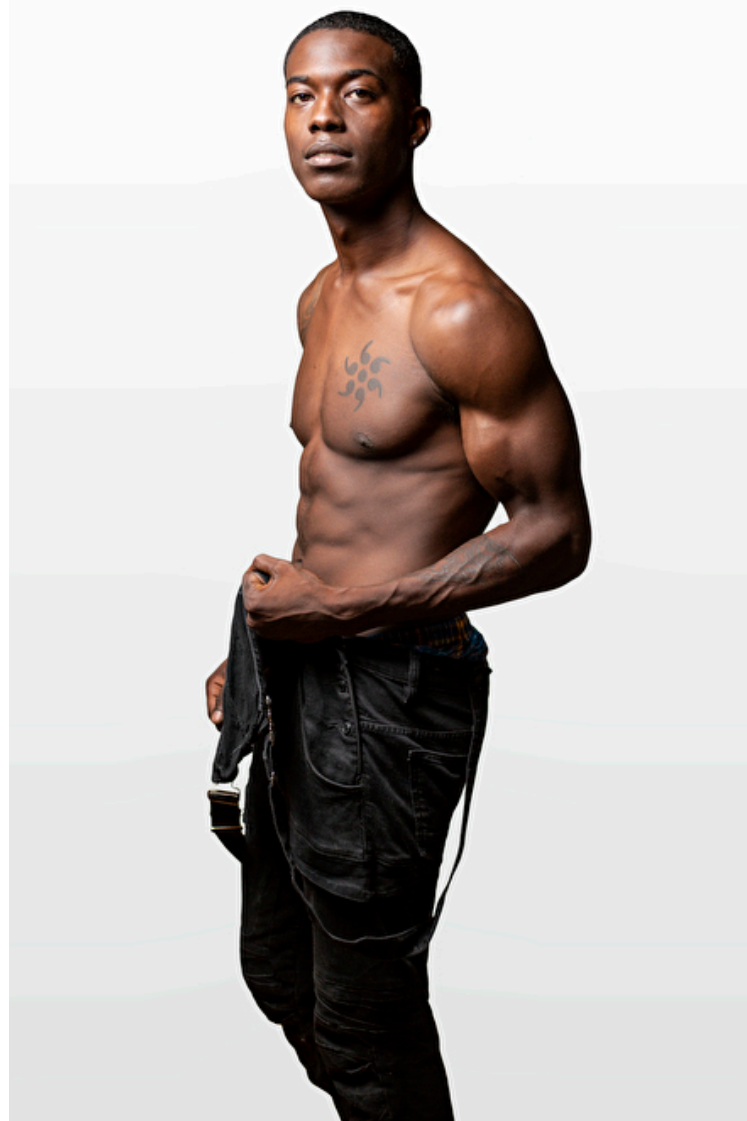

Select

MODEL MANAGEMENT

500 Bishop St NW SUITE A-2, Atlanta, 30318, Georgia, United States
Phone: (404) 872-7444 **Fax:** (404) 874-1526 **Email:** info.atlanta@selectmodel.com **Website:** <https://selectmodel.com/>

Salih Muhammad

Height 186cm / 6' 1.0"

Waist 81cm / 32"

Shoes EU/US/UK 45 / 12 / 10.5

Eyes Brown

Hair Black

Inseam 81cm / 32"

Neck 38cm / 15"

Sleeve 84cm / 33"

Suit size 50cm / 40"

Suit cut Regular