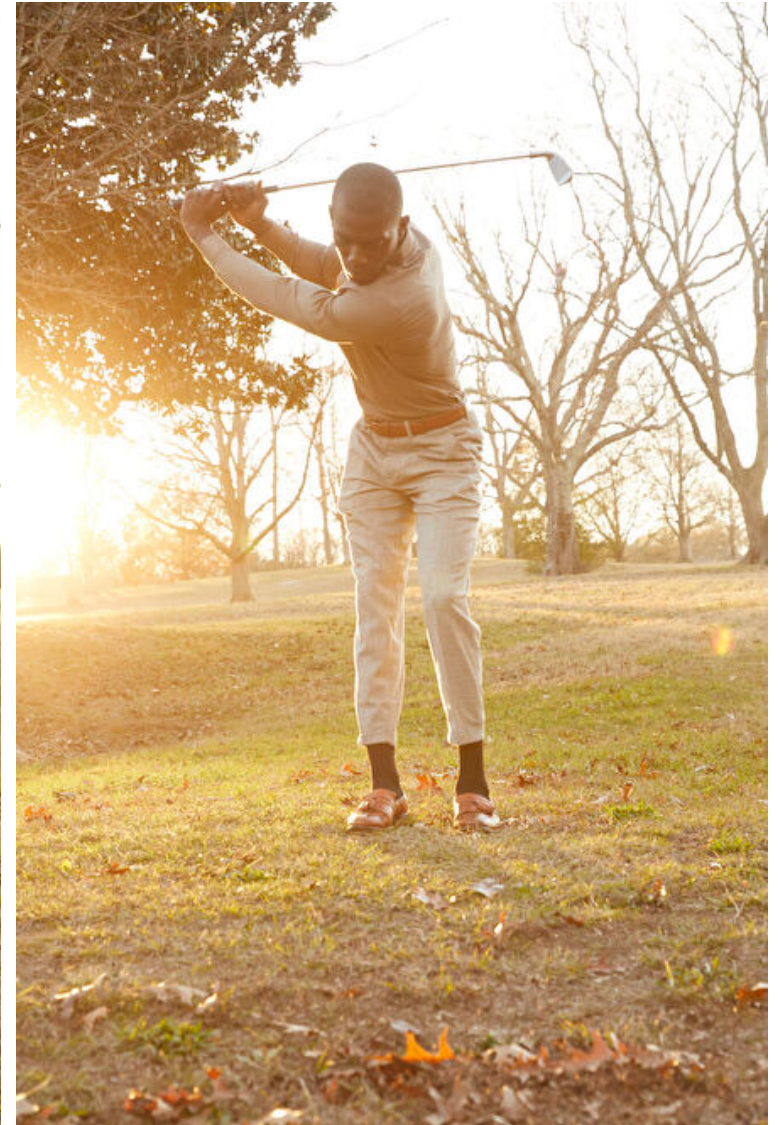

Salih Muhammad

Height 186cm / 6' 1.0"

Waist 81cm / 32"

Shoes EU/US/UK 45 / 12 / 10.5

Eyes Brown

Hair Black

Inseam 81cm / 32"

Neck 38cm / 15"

Sleeve 84cm / 33"

Suit size 50cm / 40"

Suit cut Regular