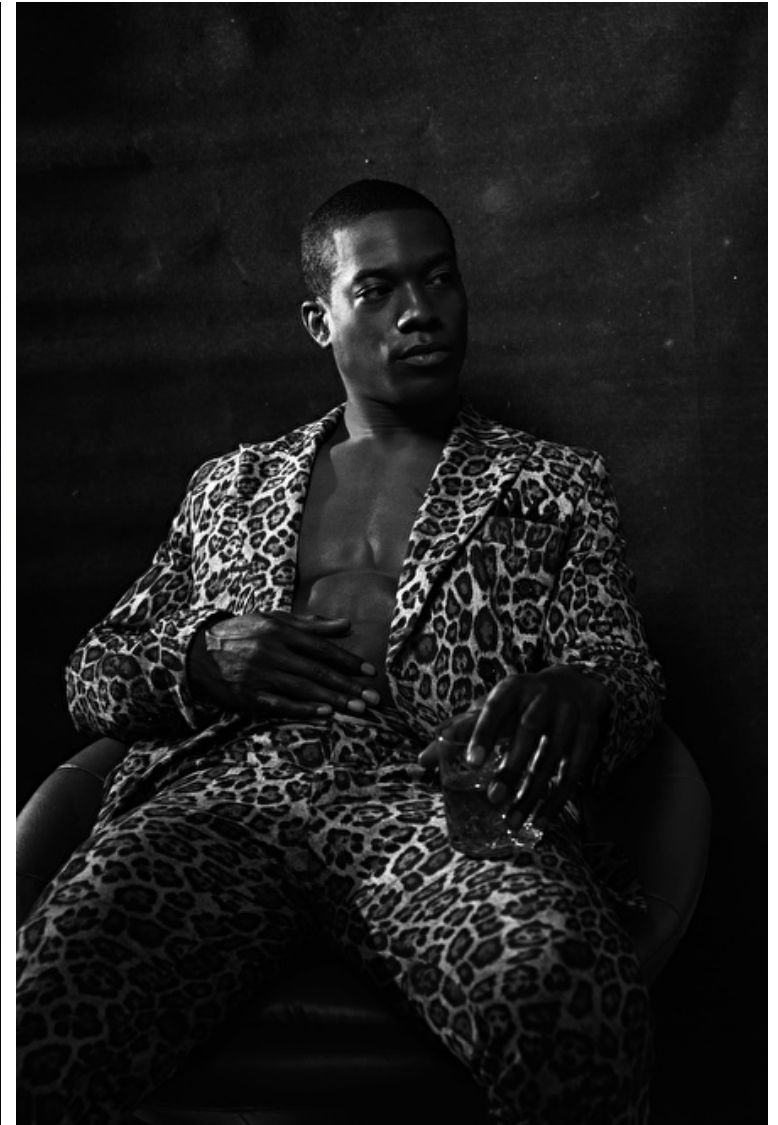

Select

MODEL MANAGEMENT

500 Bishop St NW SUITE A-2, Atlanta, 30318, Georgia, United States

Phone: (404) 872-7444 Fax: (404) 874-1526 Email: info.atlanta@selectmodel.com Website: <https://selectmodel.com/>

Salih Muhammad

Height 186cm / 6' 1.0"

Waist 81cm / 32"

Shoes EU/US/UK 45 / 12 / 10.5

Eyes Brown

Hair Black

Inseam 81cm / 32"

Neck 38cm / 15"

Sleeve 84cm / 33"

Suit size 50cm / 40"

Suit cut Regular