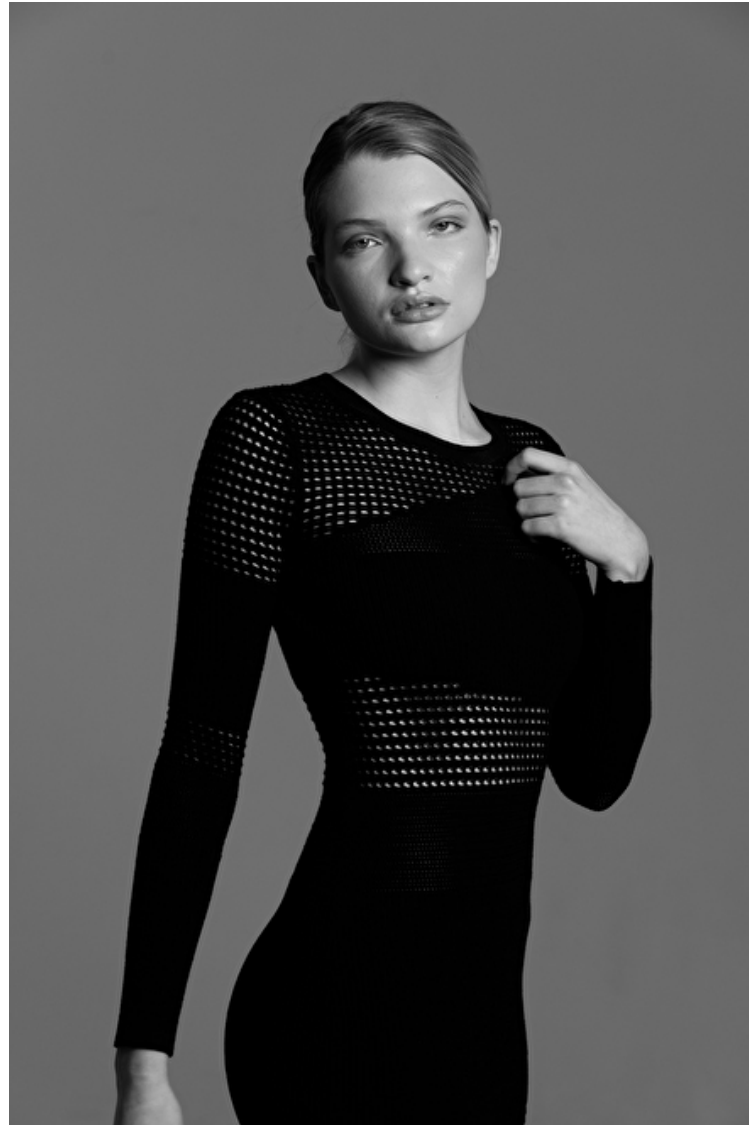

Sophia Truitt

Height 175cm / 5' 9.0"

Bust 81cm / 32"

Waist 66cm / 26"

Hips 91cm / 36"

Shoes EU/US/UK 40 / 9 / 7

Eyes Blue

Hair Blond