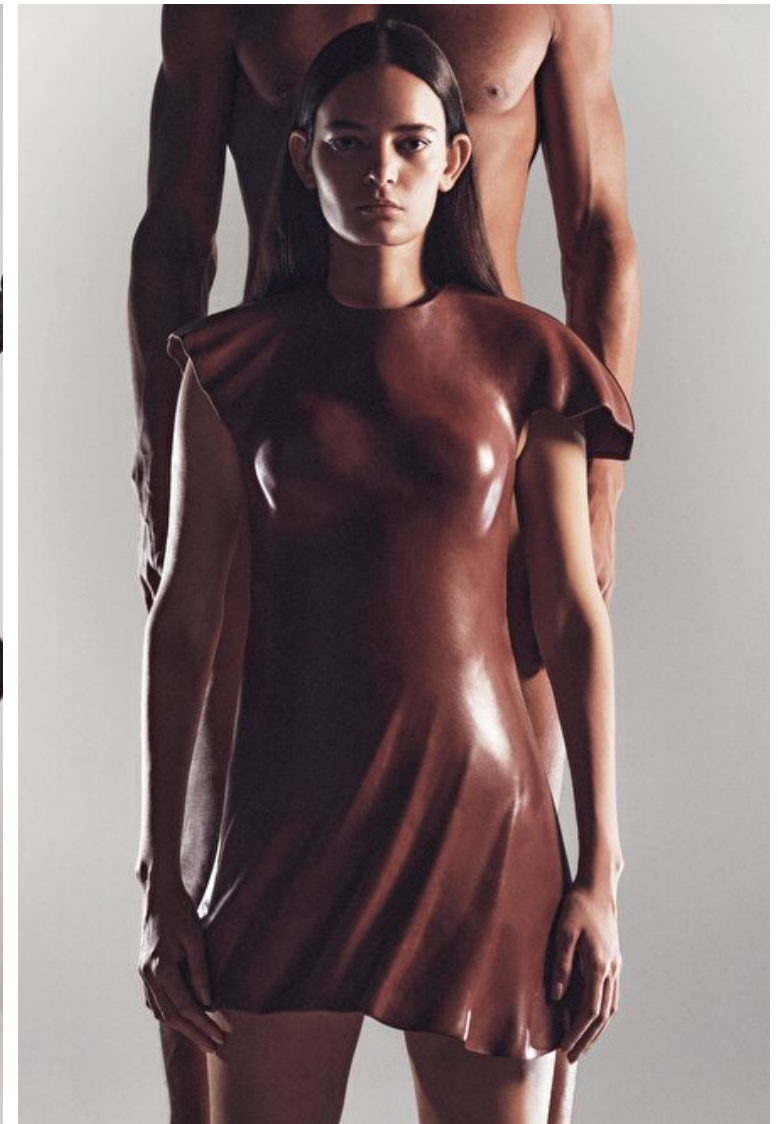

Wanessa Milhomem

Height 179cm / 5' 10.5"

Bust 84cm / 33"

Waist 64cm / 25"

Hips 89cm / 35"

Shoes EU/US/UK 39 / 8 / 6

Hair Black

Eyes Brown