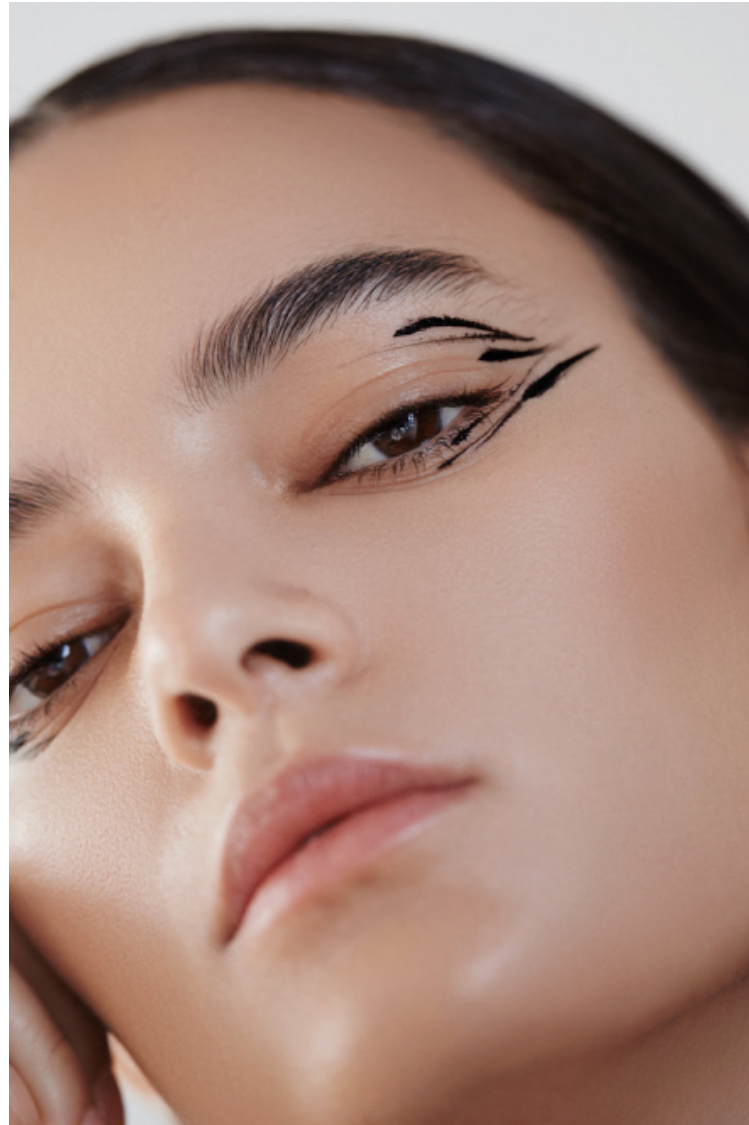

Wanessa Milhomem

Height 179cm / 5' 10.5"

Bust 84cm / 33"

Waist 64cm / 25"

Hips 89cm / 35"

Shoes EU/US/UK 39 / 8 / 6

Hair Black

Eyes Brown