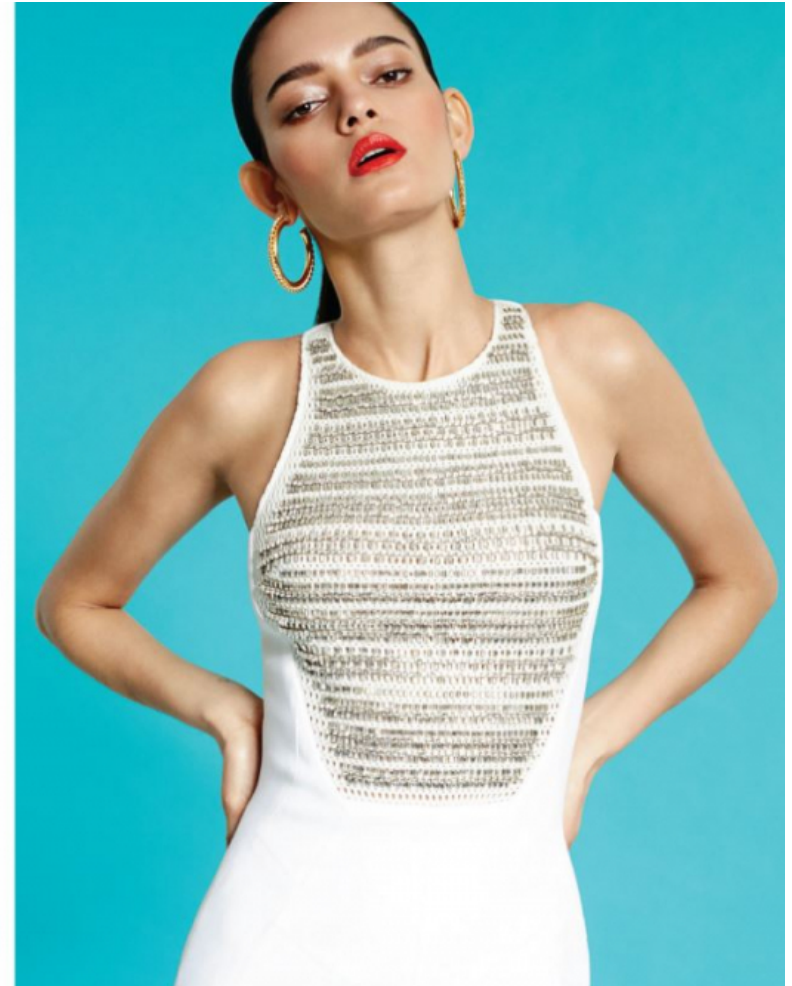

Wanessa Milhomem

Height 179cm / 5' 10.5"

Bust 84cm / 33"

Waist 64cm / 25"

Hips 89cm / 35"

Shoes EU/US/UK 39 / 8 / 6

Hair Black

Eyes Brown

WANESSA

BY SEB WINTER