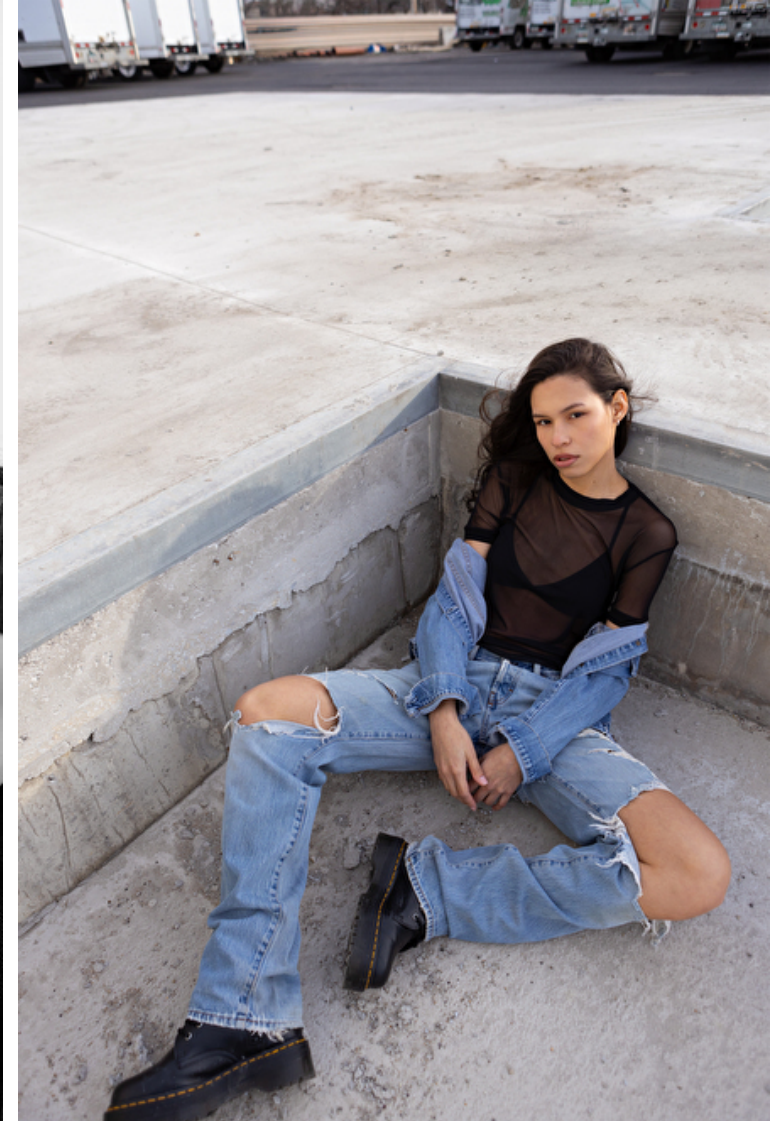

Select

MODEL MANAGEMENT

400 Michigan Ave SUITE 700, Chicago, 60611, UNITED STATES, United States
Phone: +1 312 943 3226 Email: info.chicago@selectmodel.com Website: <https://selectmodel.com/>

Abril Medina

Height 177cm / 5' 9.5"

Bust 86cm / 34"

Waist 62cm / 24.5"

Hips 90cm / 35.5"

Shoes EU/US/UK 39.5 / 8.5 / 6

Eyes Brown

Hair Dark brown

Location IL