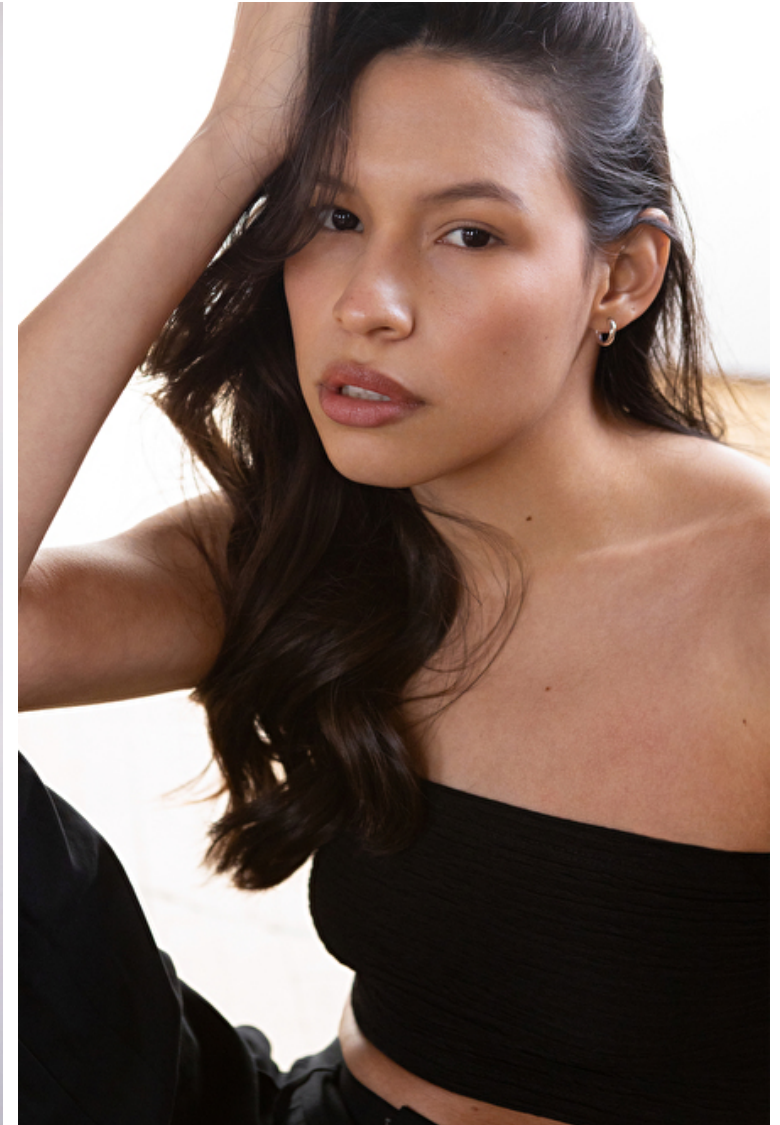

Select

MODEL MANAGEMENT

400 Michigan Ave SUITE 700, Chicago, 60611, UNITED STATES, United States
Phone: +1 312 943 3226 **Email:** info.chicago@selectmodel.com **Website:** <https://selectmodel.com/>

Abril Medina

Height 177cm / 5' 9.5"

Bust 86cm / 34"

Waist 62cm / 24.5"

Hips 90cm / 35.5"

Shoes EU/US/UK 39.5 / 8.5 / 6

Eyes Brown

Hair Dark brown

Location IL