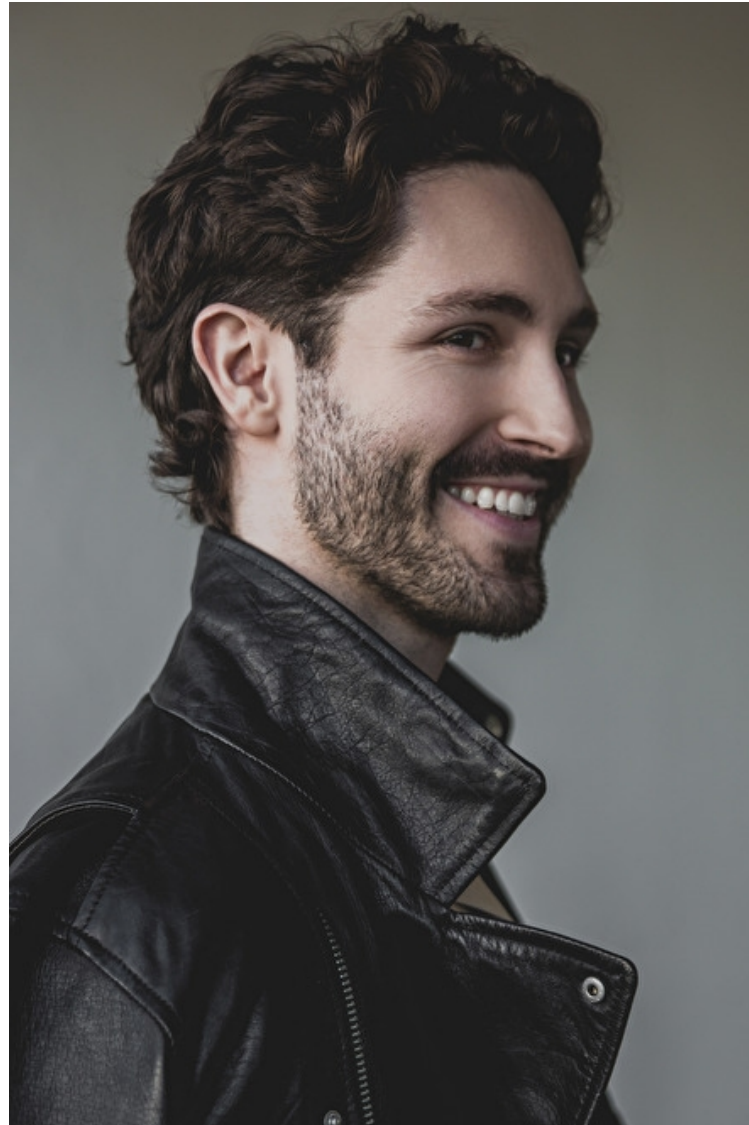

Eyes Brown

Hair Brown

Inseam 81cm / 32"

Neck 38cm / 15"

Suit size 48cm / 38"

Suit cut Regular

Adam Scholz

Height 185cm / 6' 1.0"