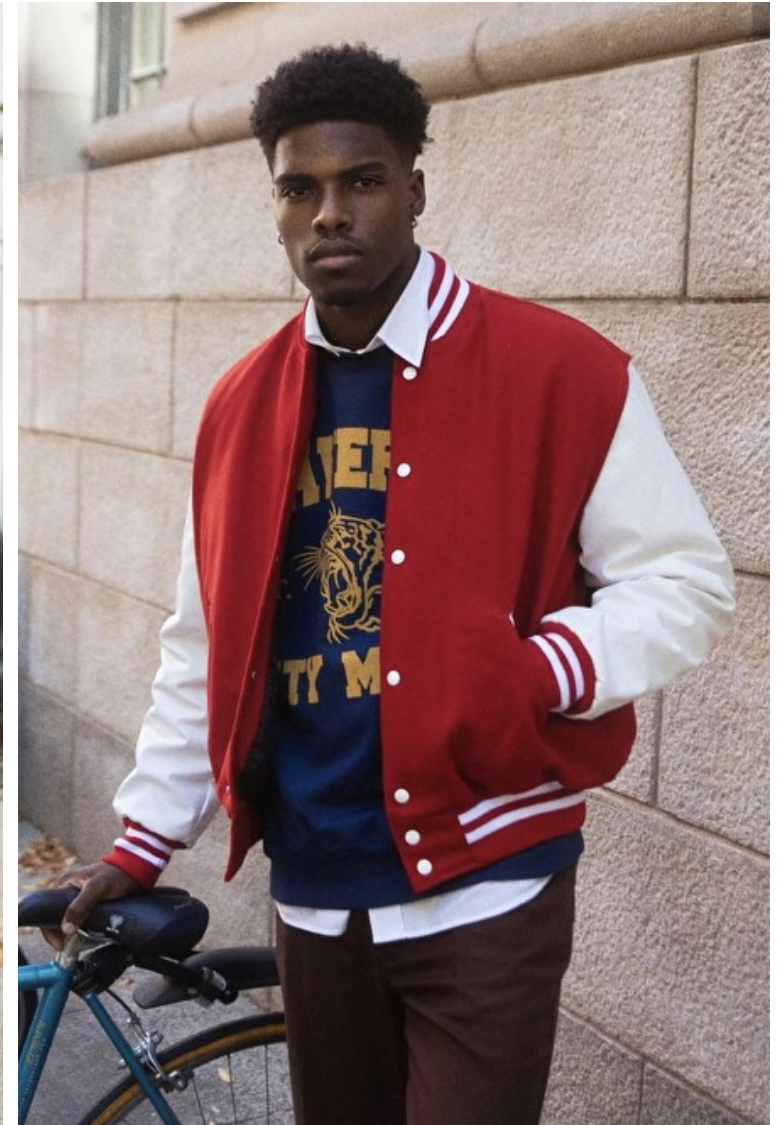

Select

MODEL MANAGEMENT

400 Michigan Ave SUITE 700, Chicago, 60611, UNITED STATES, United States
Phone: +1 312 943 3226 Email: info.chicago@selectmodel.com Website: <https://selectmodel.com/>

Ade Huff

Height 188cm / 6' 2.0"

Waist 81cm / 32"

Shoes EU/US/UK 45 / 12 / 10.5

Eyes Brown

Hair Black

Inseam 86cm / 34"

Neck 40cm / 15.5"

Sleeve 67cm / 26.5"

Suit size 50cm / 40"

Suit cut Long