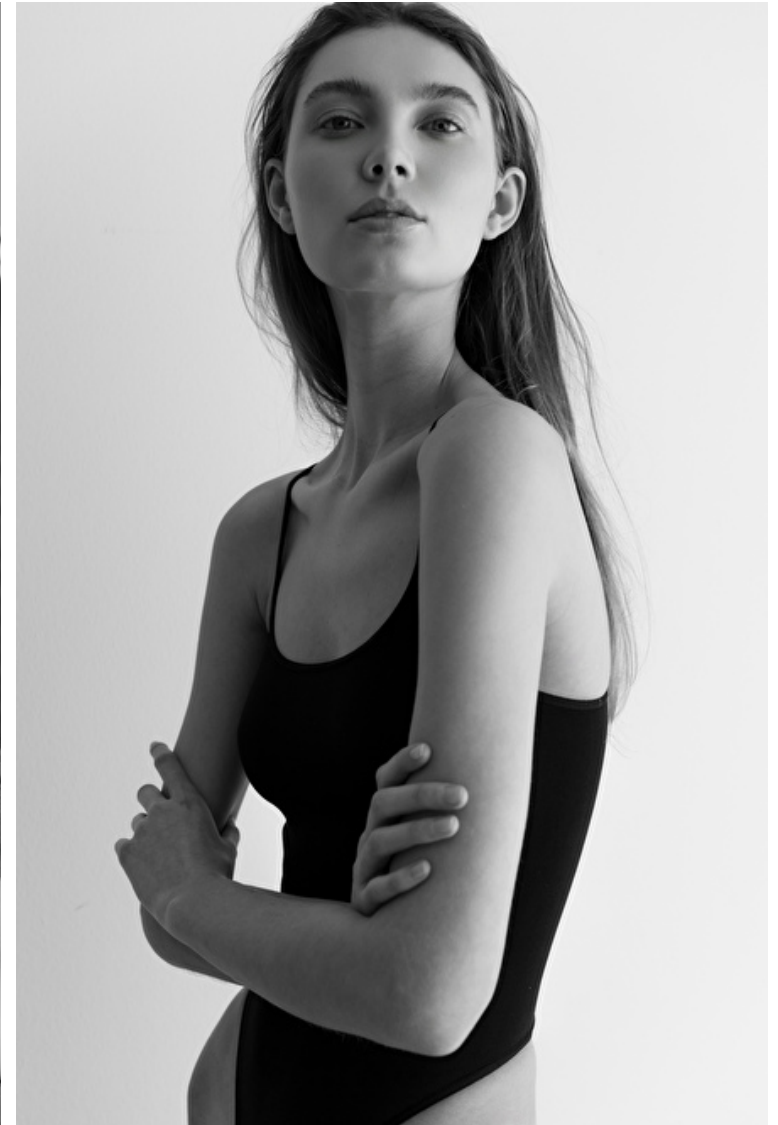

Select

MODEL MANAGEMENT

400 Michigan Ave SUITE 700, Chicago, 60611, UNITED STATES, United States
Phone: +1 312 943 3226 Email: info.chicago@selectmodel.com Website: <https://selectmodel.com/>

Aubrey White-Day

Height 188cm / 6' 2.0"

Bust 86cm / 34"

Waist 58cm / 23"

Hips 90cm / 35.5"

Shoes EU/US/UK 42.5 / 11 / 9

Eyes Blue

Hair Dark blond

Location MI