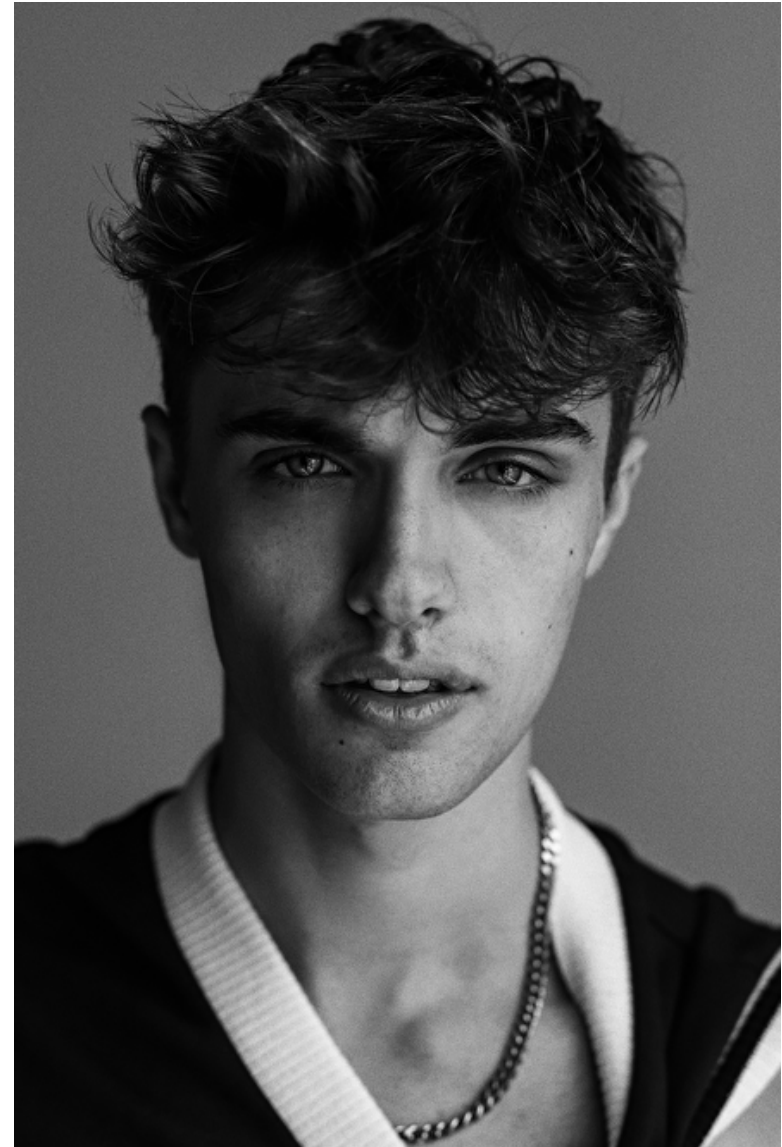

Select

MODEL MANAGEMENT

400 Michigan Ave SUITE 700, Chicago, 60611, UNITED STATES, United States
Phone: +1 312 943 3226 **Email:** info.chicago@selectmodel.com **Website:** <https://selectmodel.com/>

Caden Smith

Height 188cm / 6' 2.0"

Chest 96cm / 38"

Waist 76cm / 30"

Shoes EU/US/UK 43.5 / 10.5 / 9

Eyes Hazel

Hair Brown

Inseam 81cm / 32"

Neck 36cm / 14"

Sleeve 81cm / 32"

Suit size 49cm / 39"