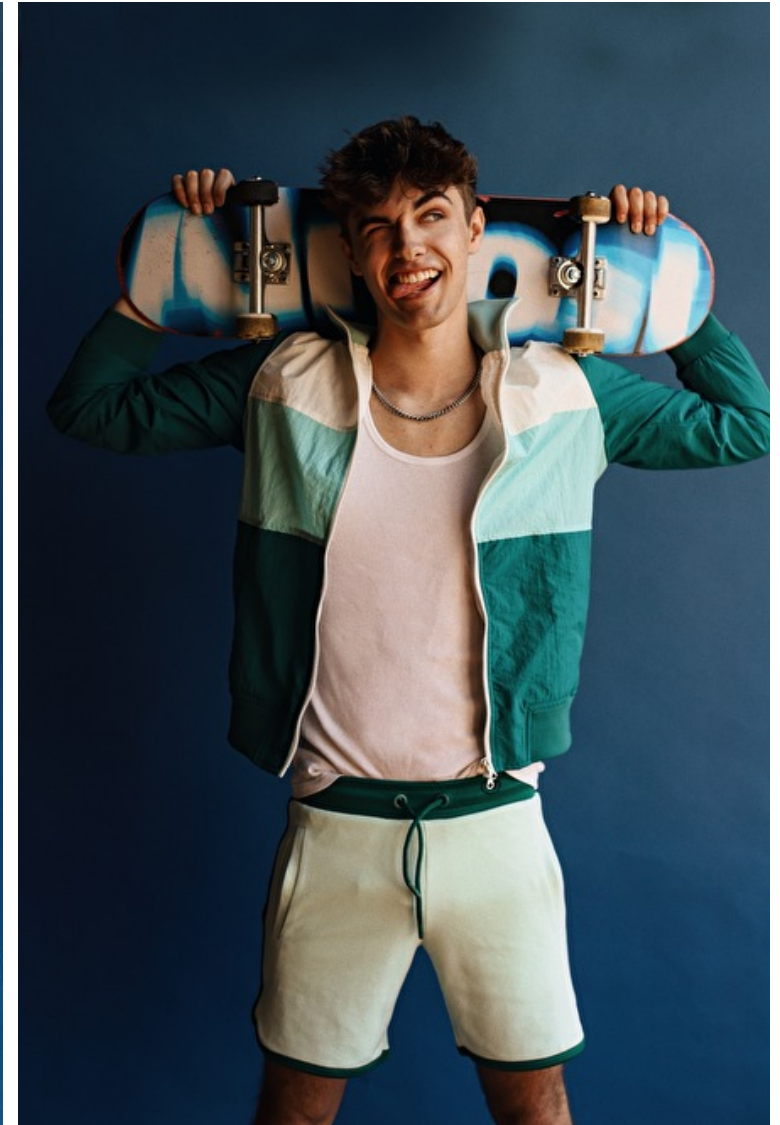

Select

MODEL MANAGEMENT

400 Michigan Ave SUITE 700, Chicago, 60611, UNITED STATES, United States
Phone: +1 312 943 3226 **Email:** info.chicago@selectmodel.com **Website:** https://selectmodel.com/

Caden Smith

Height 188cm / 6' 2.0"

Chest 96cm / 38"

Waist 76cm / 30"

Shoes EU/US/UK 43.5 / 10.5 / 9

Eyes Hazel

Hair Brown

Inseam 81cm / 32"

Neck 36cm / 14"

Sleeve 81cm / 32"

Suit size 49cm / 39"