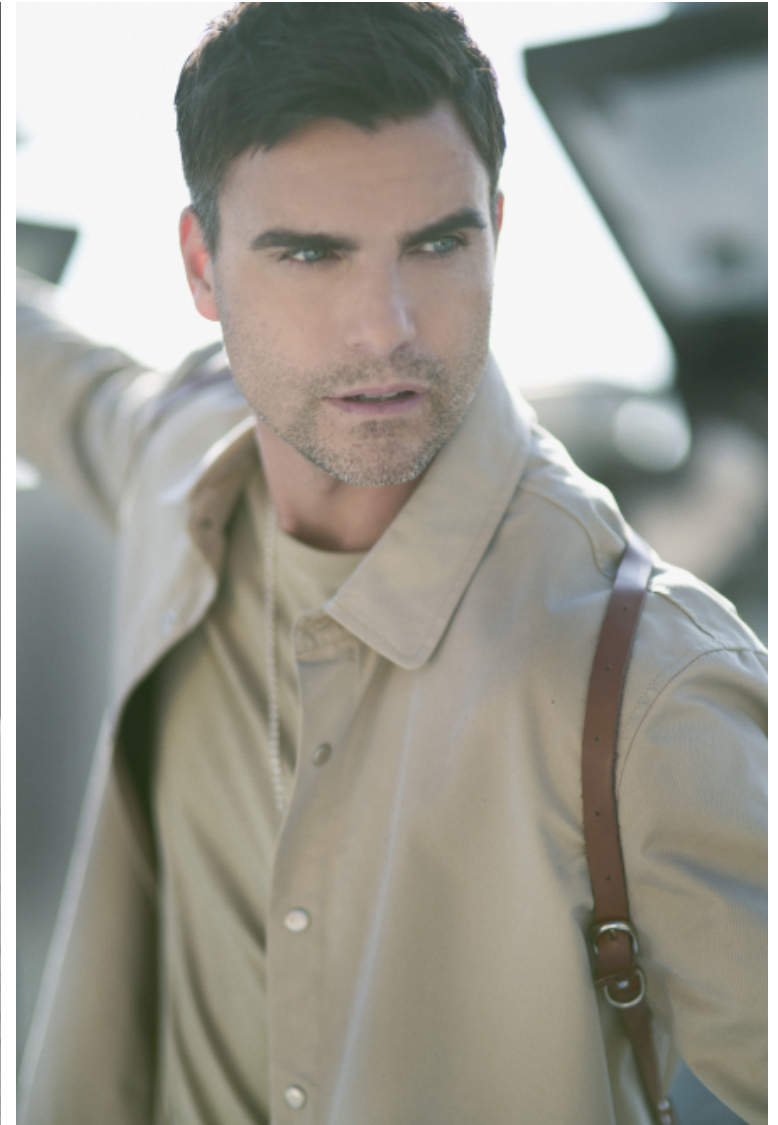

Select

MODEL MANAGEMENT

400 Michigan Ave SUITE 700, Chicago, 60611, UNITED STATES, United States
Phone: +1 312 943 3226 **Email:** info.chicago@selectmodel.com **Website:** <https://selectmodel.com/>

Colin Eggesfield

Height 183cm / 6' 0.0"

Waist 79cm / 31"

Shoes EU/US/UK 42.5 / 10 / 8.5

Eyes Green

Hair Brown

Inseam 81cm / 32"

Suit size 48cm / 38"

Suit cut Regular