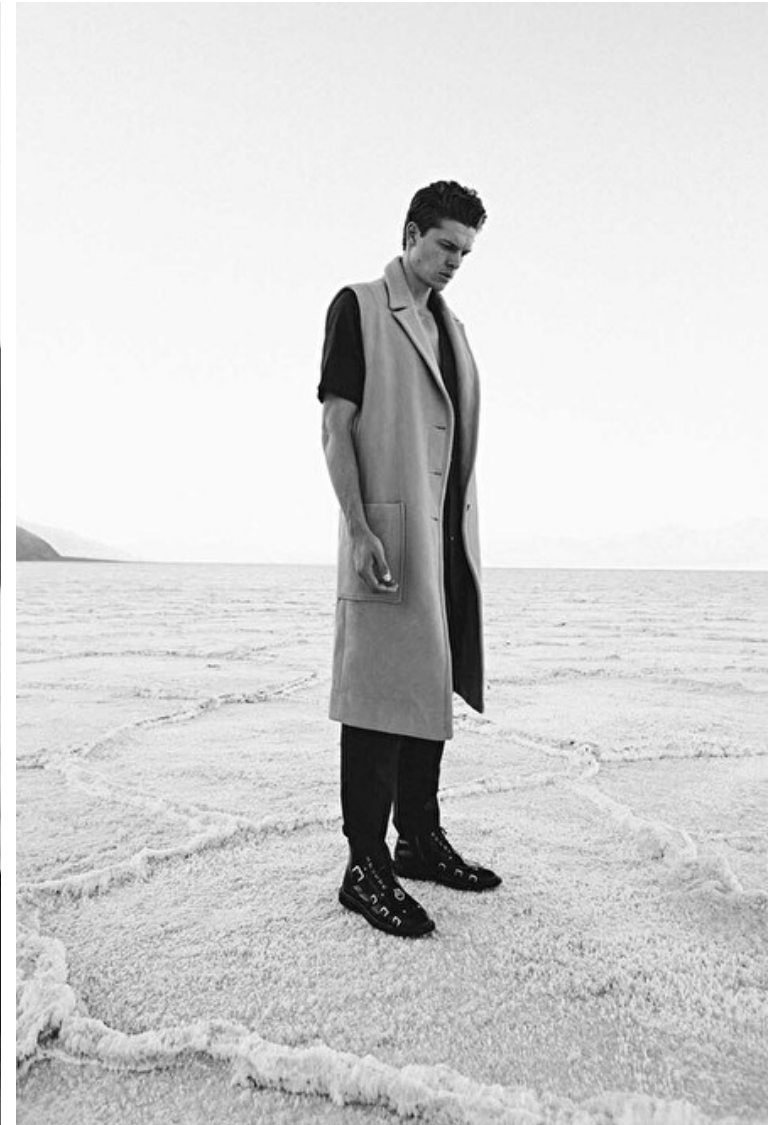

Select

MODEL MANAGEMENT

400 Michigan Ave SUITE 700, Chicago, 60611, UNITED STATES, United States
Phone: +1 312 943 3226 **Email:** info.chicago@selectmodel.com **Website:** <https://selectmodel.com/>

Dan Cameron

Height 191cm / 6' 3.0"

Chest 104cm / 41"

Waist 92cm / 36"

Shoes EU/US/UK 45 / 12 / 10.5

Eyes Blue

Hair Dark blond

Inseam 86cm / 34"

Neck 39cm / 15.5"

Suit size 50cm / 40"

Suit cut Long