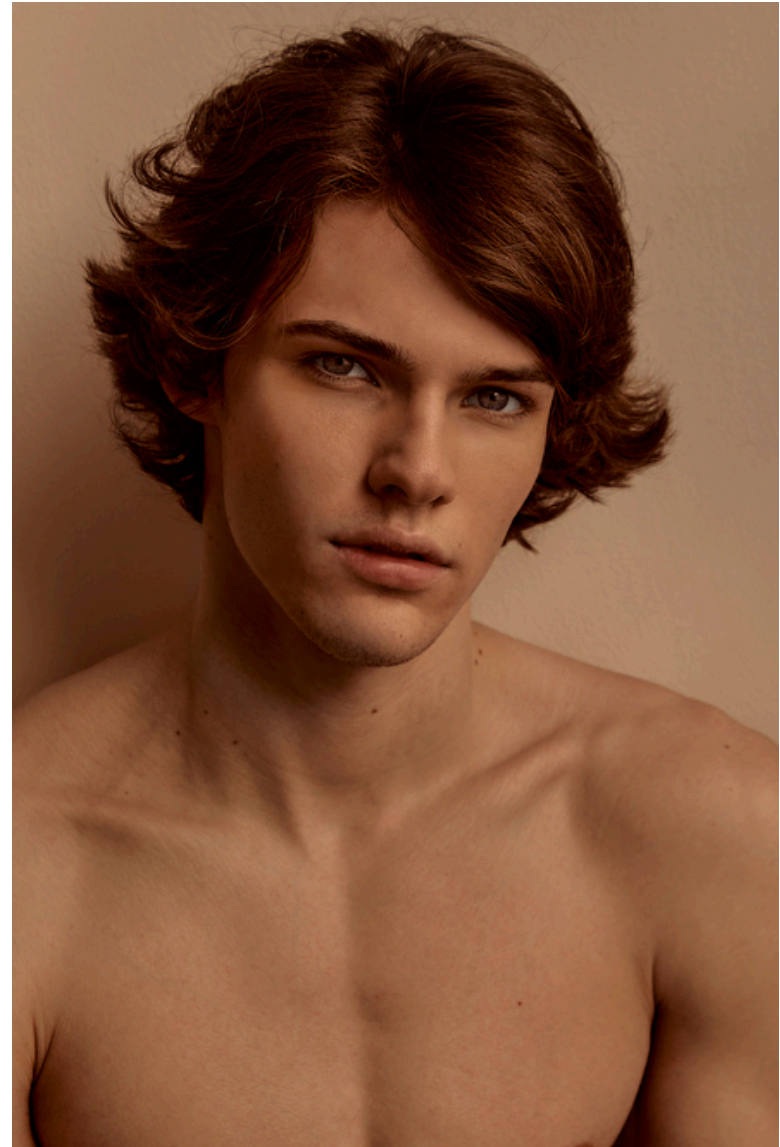

Dylan Gregg

Height 188cm / 6' 2.0"

Waist 74cm / 29"

Shoes EU/US/UK 44 / 11 / 9.5

Eyes Blue

Hair Brown

Inseam 86cm / 34"

Neck 38cm / 15"

Sleeve 89cm / 35"

Suit size 48cm / 38"

Suit cut Long