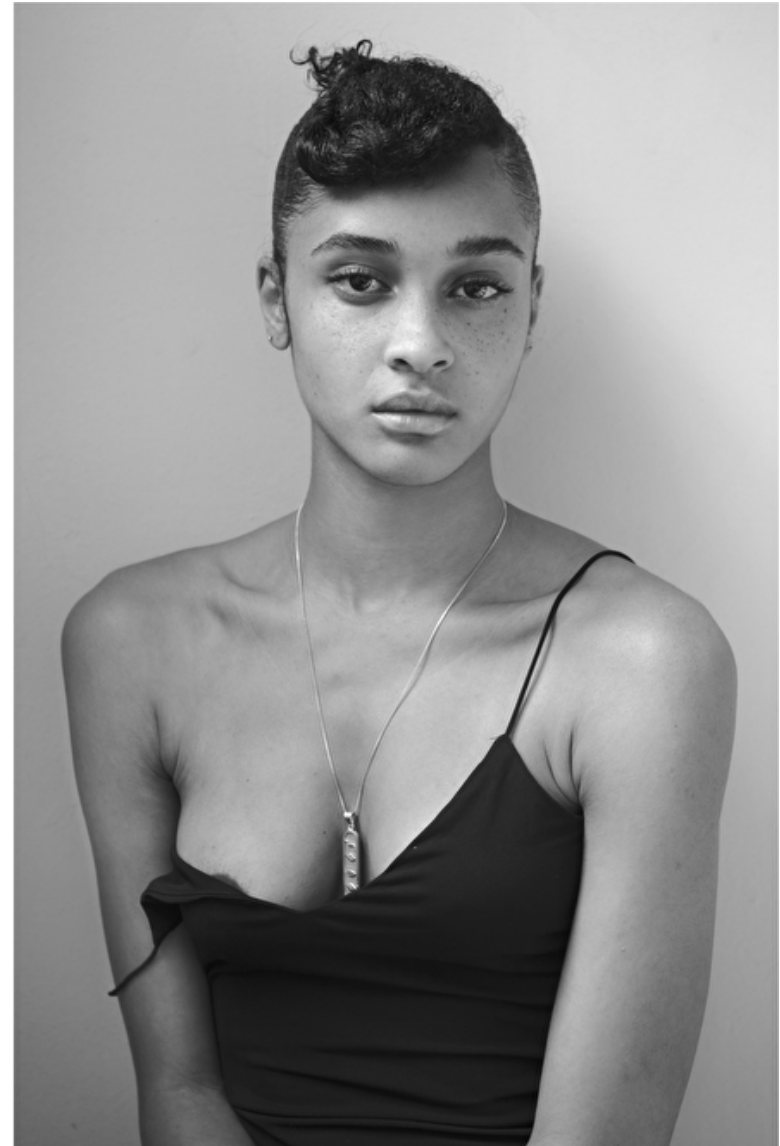

Select

MODEL MANAGEMENT

400 Michigan Ave SUITE 700, Chicago, 60611, UNITED STATES, United States
Phone: +1 312 943 3226 **Email:** info.chicago@selectmodel.com **Website:** <https://selectmodel.com/>

Jiri

Height 174cm / 5' 8.5"

Size EU/US 30

Waist 64cm / 25"

Hips 88cm / 34.5"

Shoes EU/US/UK 40 / 9 / 7

Eyes Brown

Hair Dark brown

Bust 86cm / 34"

Cup B