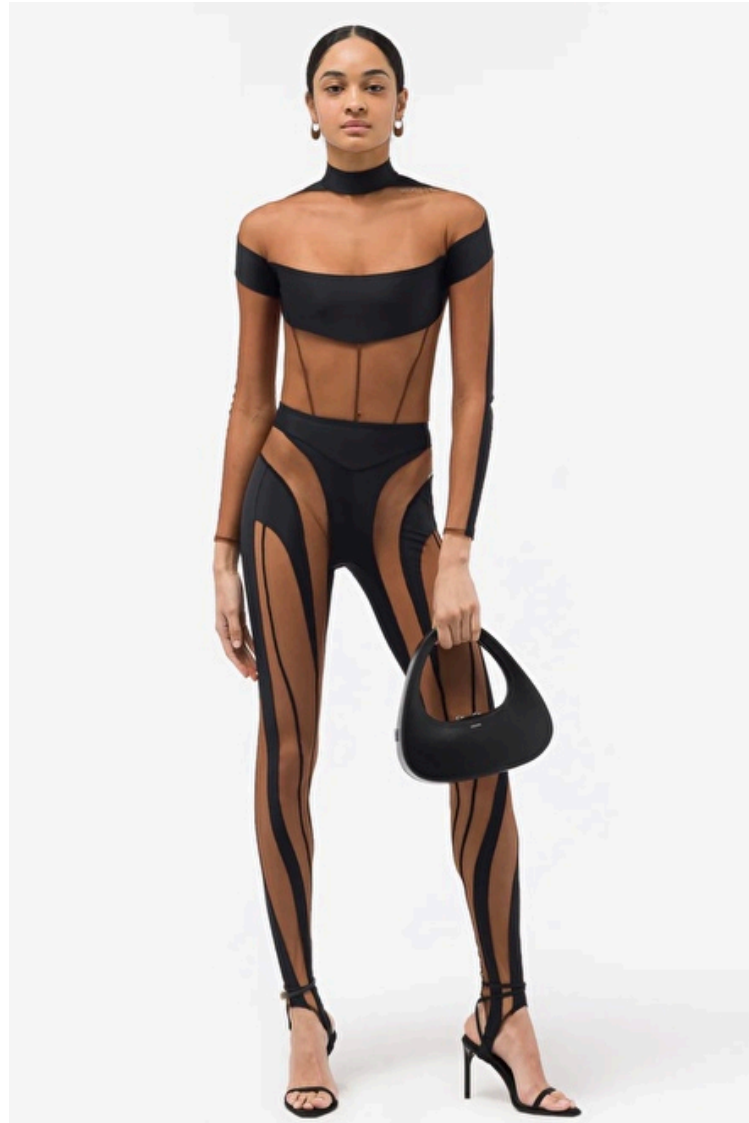

Select

MODEL MANAGEMENT

400 Michigan Ave SUITE 700, Chicago, 60611, UNITED STATES, United States
Phone: +1 312 943 3226 **Email:** info.chicago@selectmodel.com **Website:** <https://selectmodel.com/>

Jiri

Height 174cm / 5' 8.5"

Size EU/US 30

Waist 64cm / 25"

Hips 88cm / 34.5"

Shoes EU/US/UK 40 / 9 / 7

Eyes Brown

Hair Dark brown

Bust 86cm / 34"

Cup B