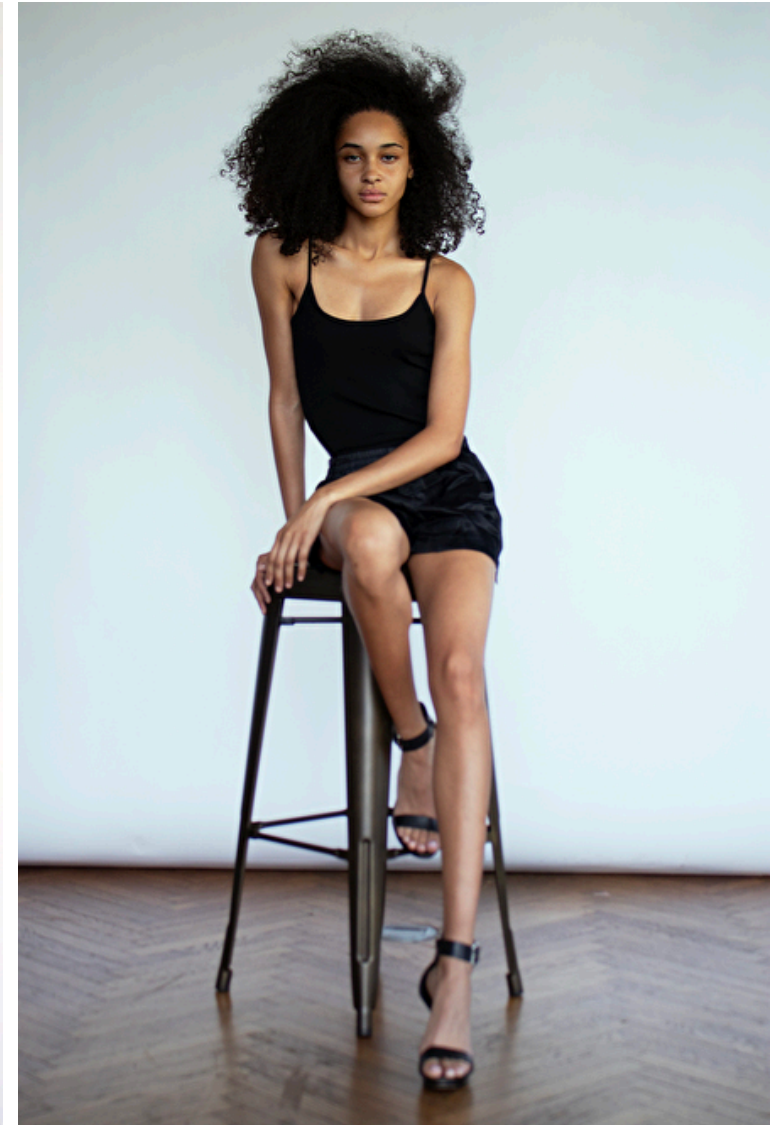

Select

MODEL MANAGEMENT

400 Michigan Ave SUITE 700, Chicago, 60611, UNITED STATES, United States
Phone: +1 312 943 3226 **Email:** info.chicago@selectmodel.com **Website:** <https://selectmodel.com/>

Jiri

Height 174cm / 5' 8.5"

Size EU/US 30

Waist 64cm / 25"

Hips 88cm / 34.5"

Shoes EU/US/UK 40 / 9 / 7

Eyes Brown

Hair Dark brown

Bust 86cm / 34"

Cup B