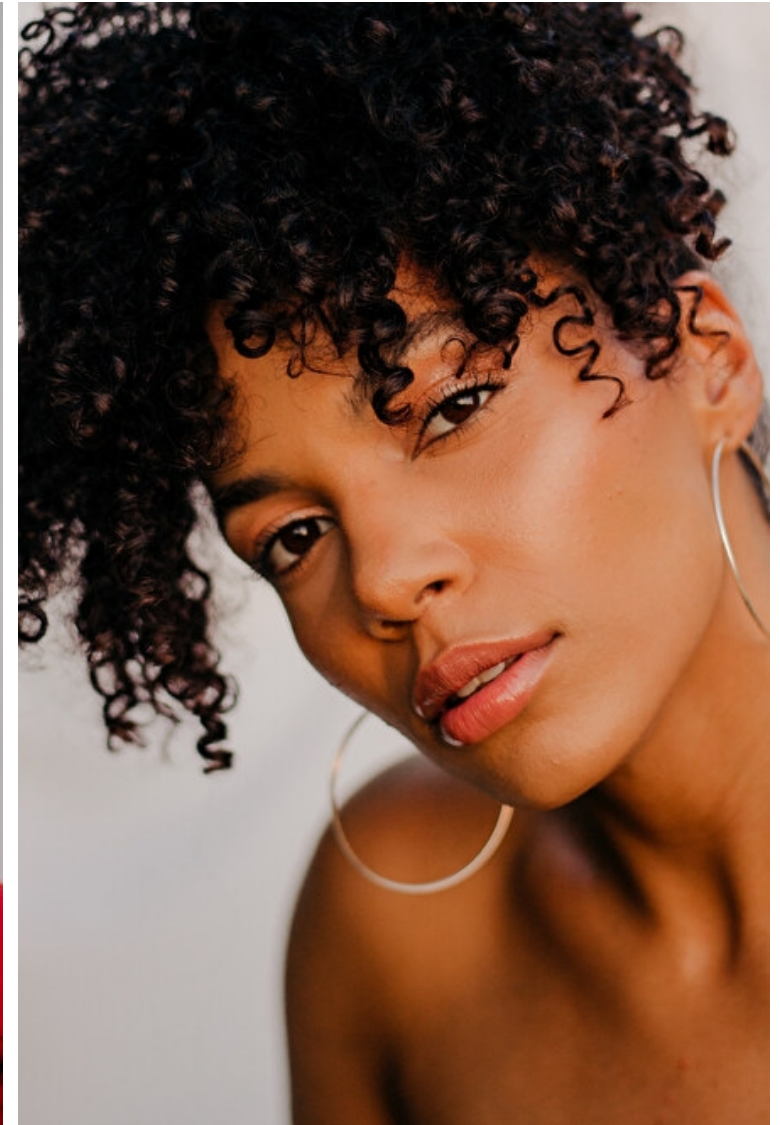

JOCELYN DALE

Height 178cm / 5' 10.0"

Size EU/US 42 / 12

Bust 91cm / 36"

Waist 80cm / 31.5"

Hips 117cm / 46"

Shoes EU/US/UK 40.5 / 9.5 / 7

Eyes Brown

Hair Dark brown

Cup D