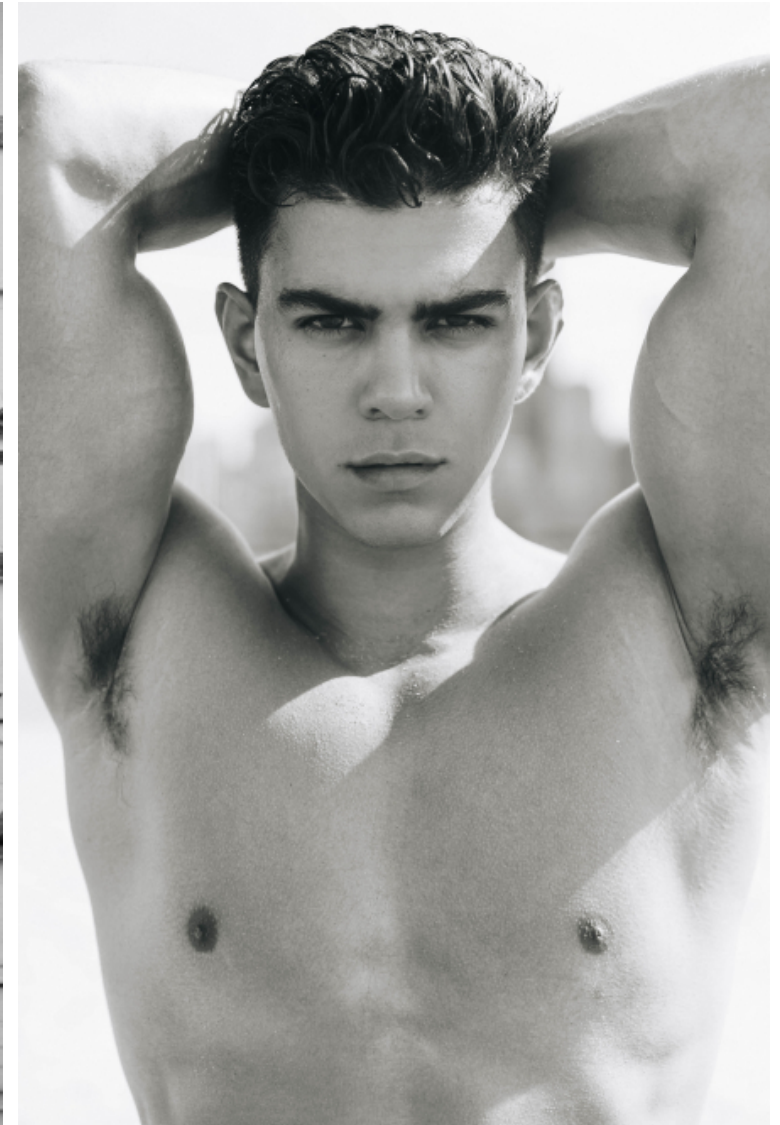

Select

MODEL MANAGEMENT

400 Michigan Ave SUITE 700, Chicago, 60611, UNITED STATES, United States
Phone: +1 312 943 3226 Email: info.chicago@selectmodel.com Website: <https://selectmodel.com/>

Julio

Height 185cm / 6' 1.0"

Chest 104cm / 41"

Waist 81cm / 32"

Shoes EU/US/UK 44 / 11 / 9.5

Eyes Brown

Hair Dark brown

Inseam 81cm / 32"

Neck 38cm / 15"

Sleeve 86cm / 34"

Suit size 52cm / 42"

Suit cut Long