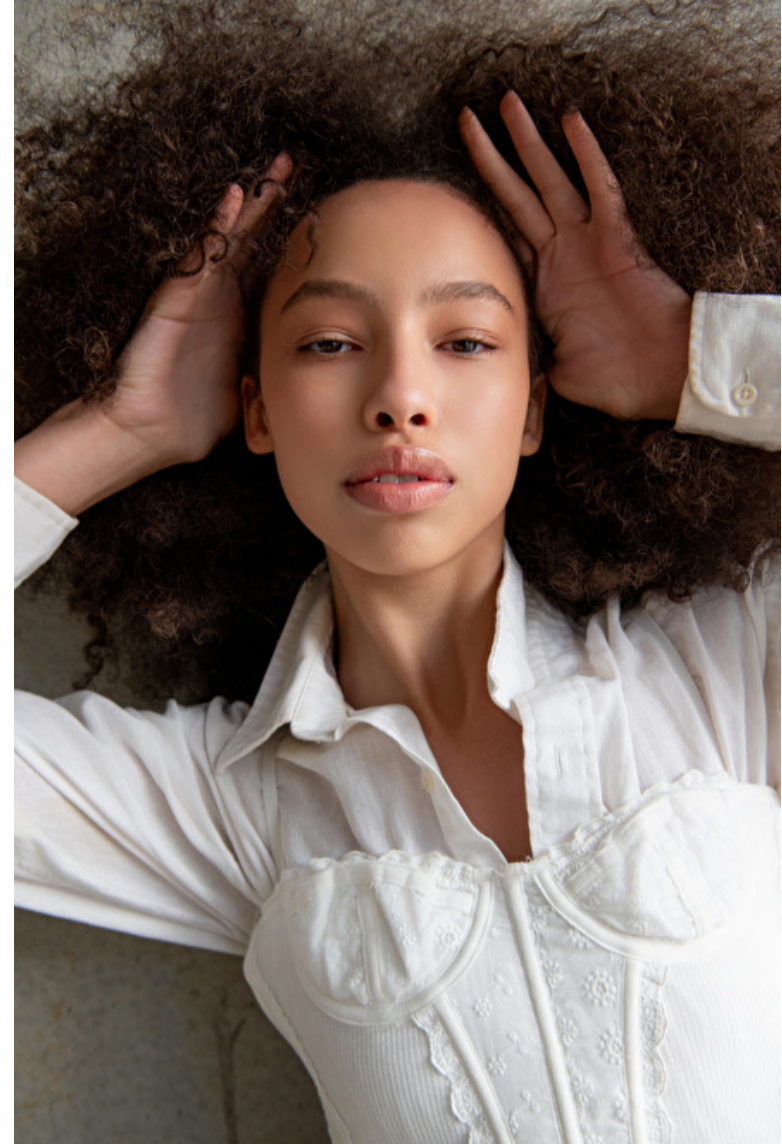

Select

MODEL MANAGEMENT

400 Michigan Ave SUITE 700, Chicago, 60611, UNITED STATES, United States
Phone: +1 312 943 3226 **Email:** info.chicago@selectmodel.com **Website:** <https://selectmodel.com/>

KALEYAH

Height 178cm / 5' 10.0"

Size EU/US 32 / 2

Bust 86cm / 34"

Waist 63cm / 25"

Hips 91cm / 36"

Shoes EU/US/UK 42.5 / 11 / 9

Eyes Brown

Hair Brown

Location WI