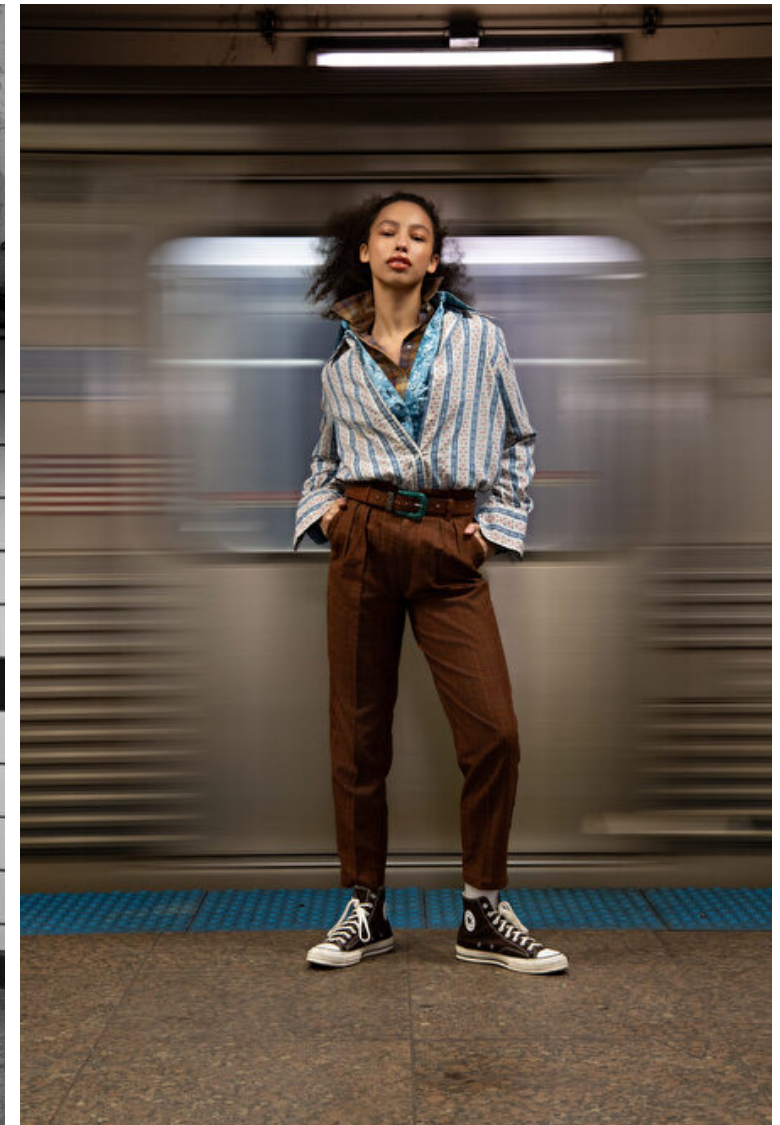

Select

MODEL MANAGEMENT

400 Michigan Ave SUITE 700, Chicago, 60611, UNITED STATES, United States
Phone: +1 312 943 3226 Email: info.chicago@selectmodel.com Website: <https://selectmodel.com/>

KALEYAH

Height 178cm / 5' 10.0"

Size EU/US 32 / 2

Bust 86cm / 34"

Waist 63cm / 25"

Hips 91cm / 36"

Shoes EU/US/UK 42.5 / 11 / 9

Eyes Brown

Hair Brown

Location WI