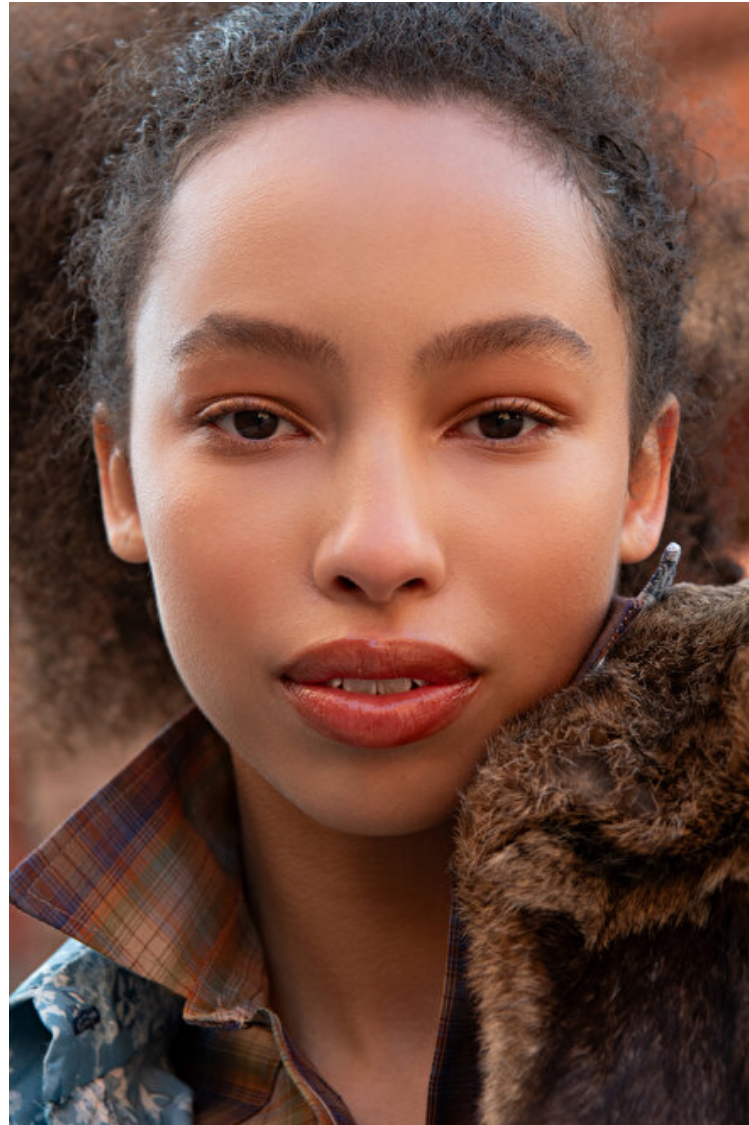

Select

MODEL MANAGEMENT

400 Michigan Ave SUITE 700, Chicago, 60611, UNITED STATES, United States
Phone: +1 312 943 3226 Email: info.chicago@selectmodel.com Website: <https://selectmodel.com/>

KALEYAH

Height 178cm / 5' 10.0"

Size EU/US 32 / 2

Bust 86cm / 34"

Waist 63cm / 25"

Hips 91cm / 36"

Shoes EU/US/UK 42.5 / 11 / 9

Eyes Brown

Hair Brown

Location WI