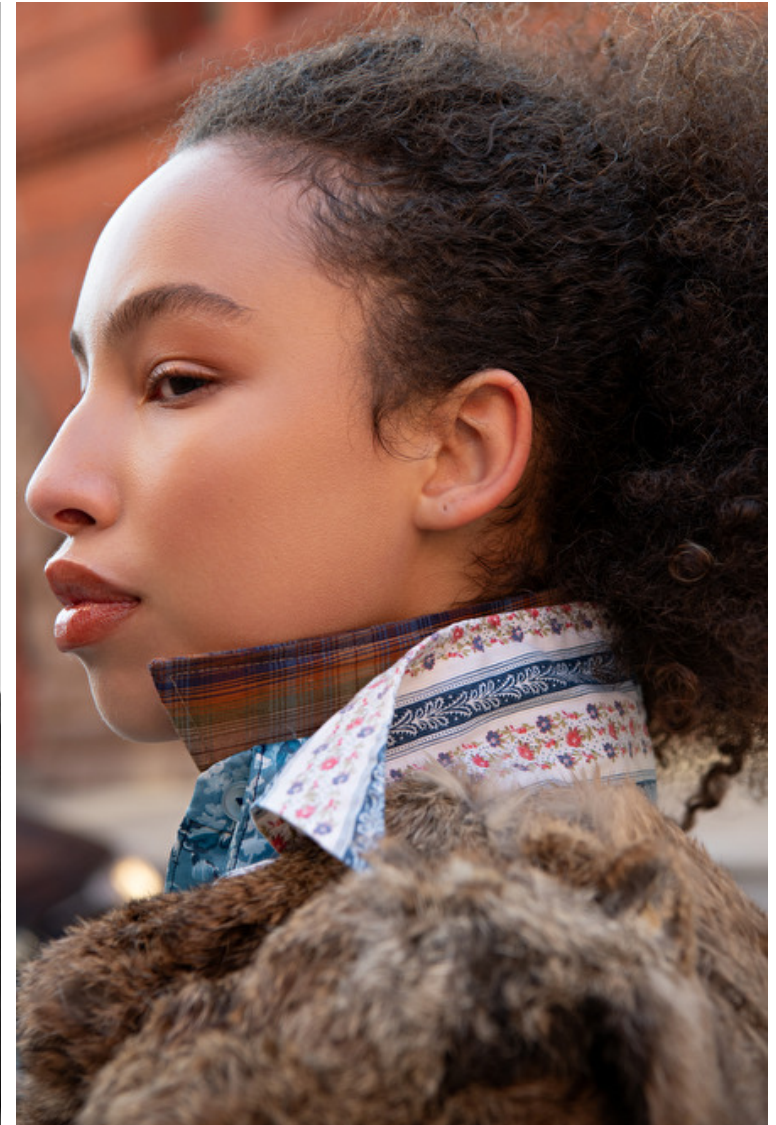

Select

MODEL MANAGEMENT

400 Michigan Ave SUITE 700, Chicago, 60611, UNITED STATES, United States
Phone: +1 312 943 3226 **Email:** info.chicago@selectmodel.com **Website:** <https://selectmodel.com/>

KALEYAH

Height 178cm / 5' 10.0"

Size EU/US 32 / 2

Bust 86cm / 34"

Waist 63cm / 25"

Hips 91cm / 36"

Shoes EU/US/UK 42.5 / 11 / 9

Eyes Brown

Hair Brown

Location WI