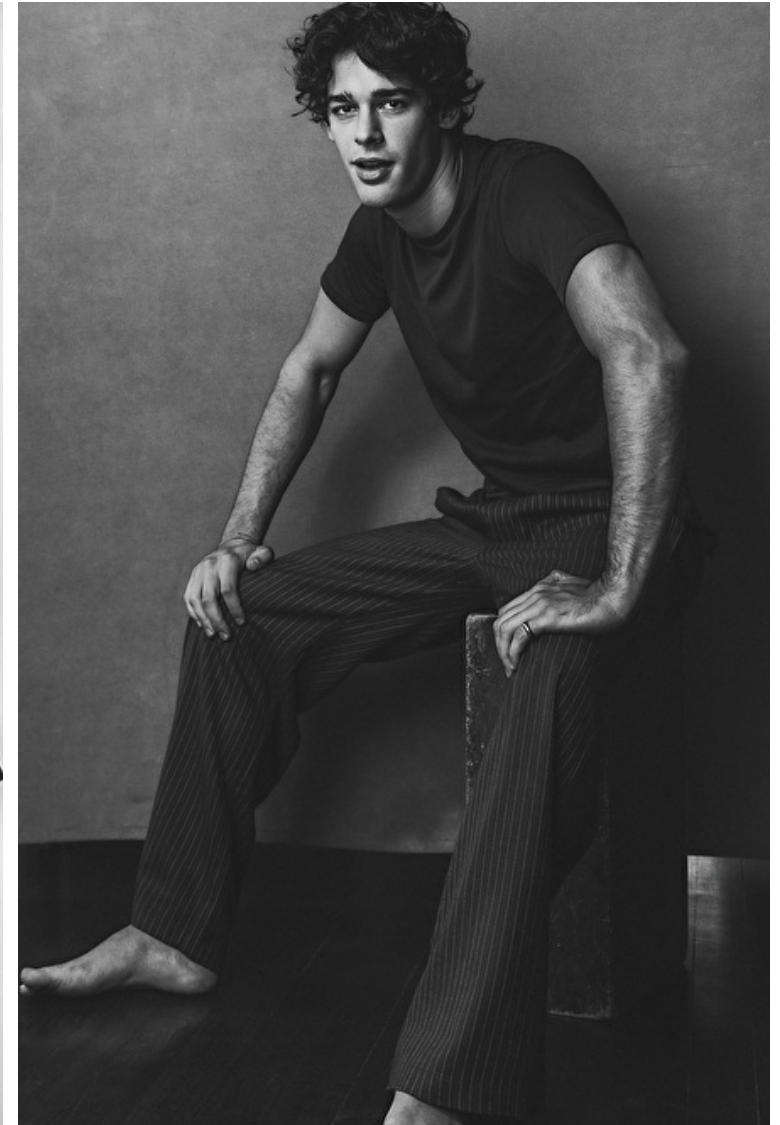

Klevi Rybak

Height 183cm / 6' 0.0"

Waist 76cm / 30"

Shoes EU/US/UK 43 / 10.5 / 9

Eyes Brown

Hair Brown

Inseam 78cm / 30.5"

Neck 39cm / 15.5"

Sleeve 86cm / 34"

Suit size 50cm / 40"

Suit cut Regular