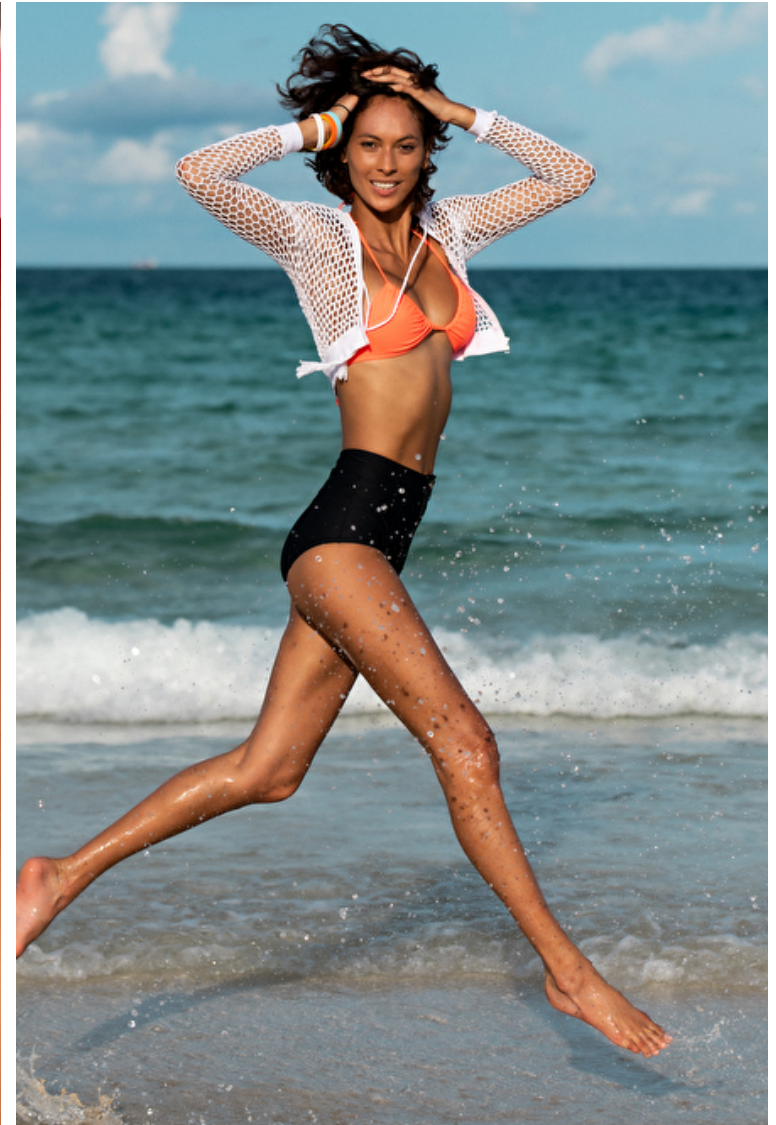

Select

MODEL MANAGEMENT

400 Michigan Ave SUITE 700, Chicago, 60611, UNITED STATES, United States
Phone: +1 312 943 3226 **Email:** info.chicago@selectmodel.com **Website:** <https://selectmodel.com/>

Lisa Jackson

Height 181cm / 5' 11.5"

Bust 86cm / 34"

Waist 61cm / 24"

Hips 89cm / 35"

Shoes EU/US/UK 41 / 9.5 / 8

Eyes Brown

Hair Brown

Cup C