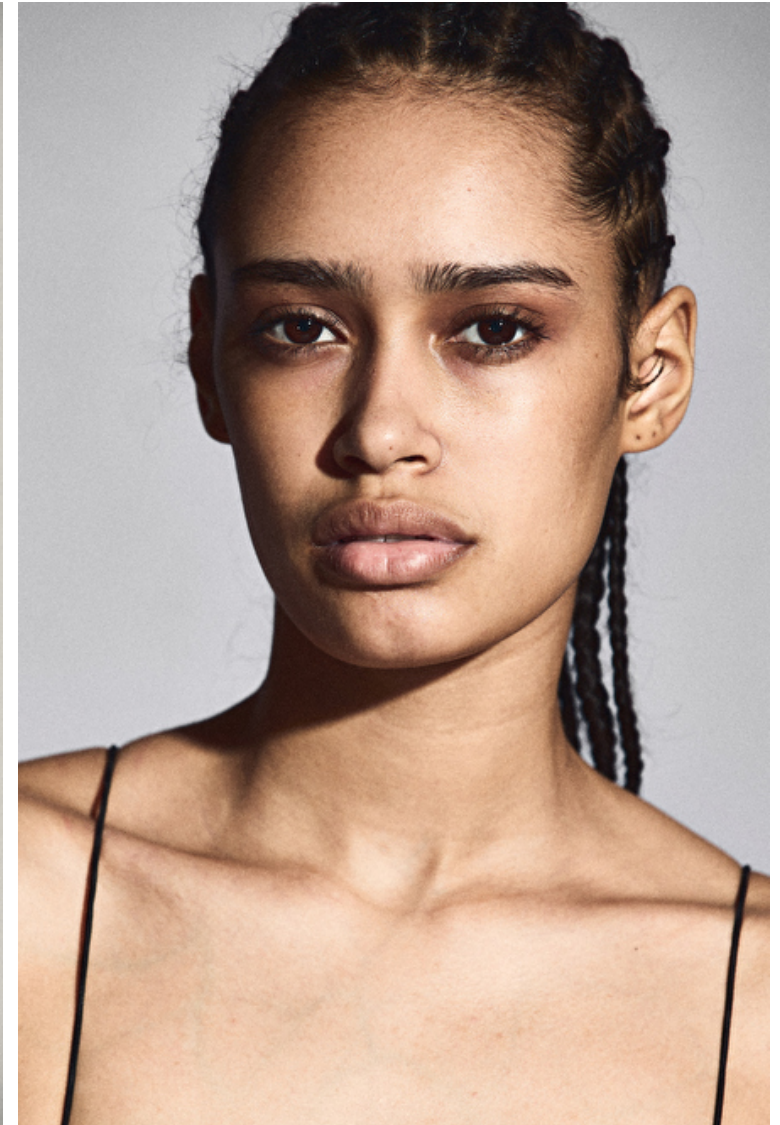

Select

MODEL MANAGEMENT

400 Michigan Ave SUITE 700, Chicago, 60611, UNITED STATES, United States
Phone: +1 312 943 3226 **Email:** info.chicago@selectmodel.com **Website:** <https://selectmodel.com/>

Lyrehc Healey

Height 175cm / 5' 9.0"

Size EU/US 32 / 2

Bust 81cm / 32"

Waist 59cm / 23"

Hips 88cm / 34.5"

Shoes EU/US/UK 40 / 9 / 7

Eyes Brown

Hair Brown

Cup B