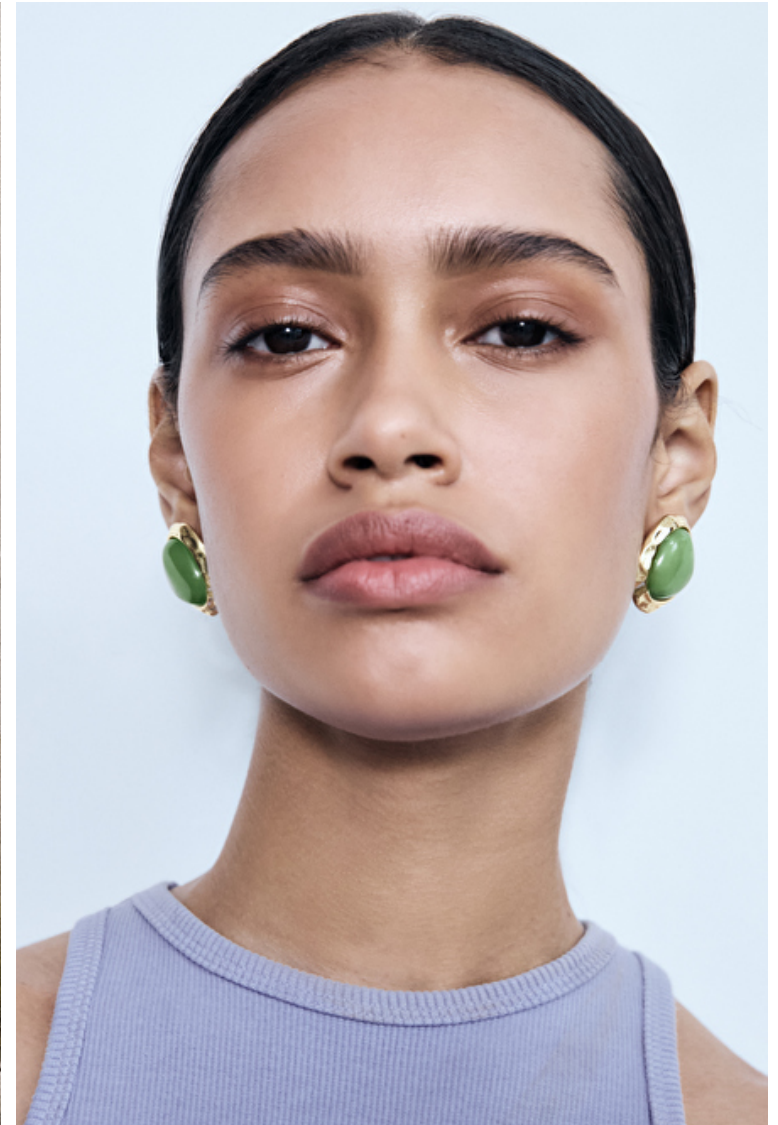

Select

MODEL MANAGEMENT

400 Michigan Ave SUITE 700, Chicago, 60611, UNITED STATES, United States
Phone: +1 312 943 3226 **Email:** info.chicago@selectmodel.com **Website:** <https://selectmodel.com/>

Lyrehc Healey

Height 175cm / 5' 9.0"

Size EU/US 32 / 2

Bust 81cm / 32"

Waist 59cm / 23"

Hips 88cm / 34.5"

Shoes EU/US/UK 40 / 9 / 7

Eyes Brown

Hair Brown

Cup B