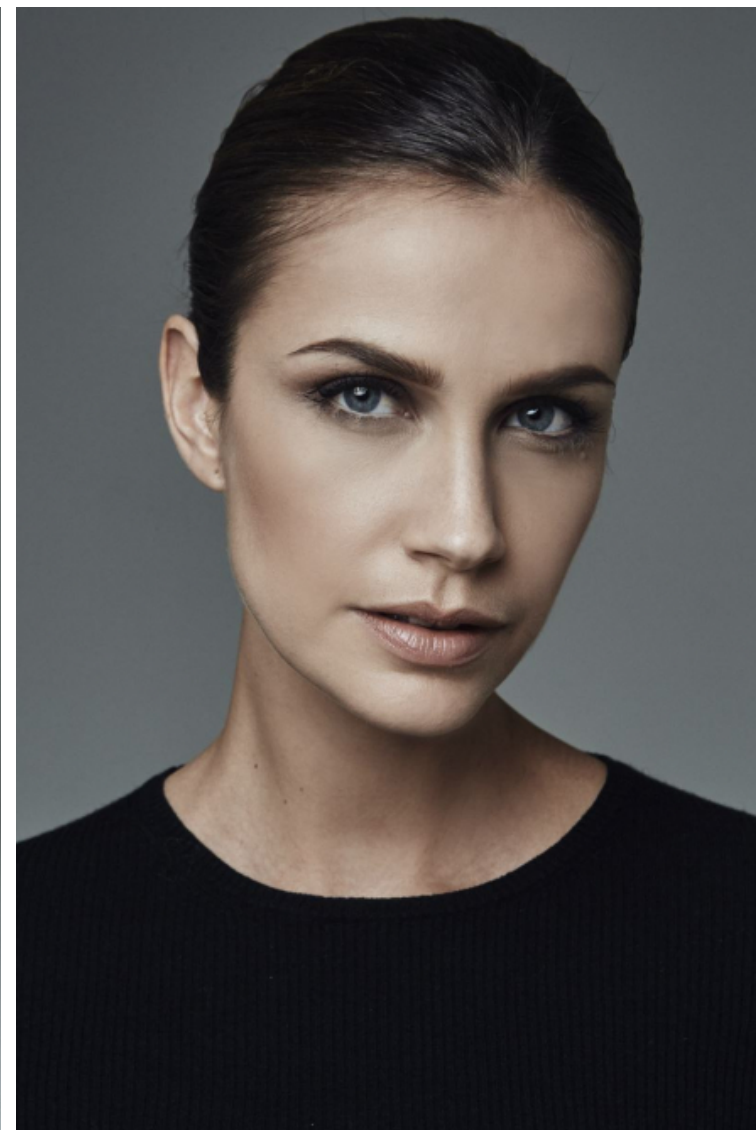

Height 176cm / 5' 9.5"

Bust 86cm / 34"

Waist 61cm / 24"

Hips 89cm / 35"

Shoes EU/US/UK 38.5 / 7.5 / 5

Hair Brown

Eyes Blue

Cup B