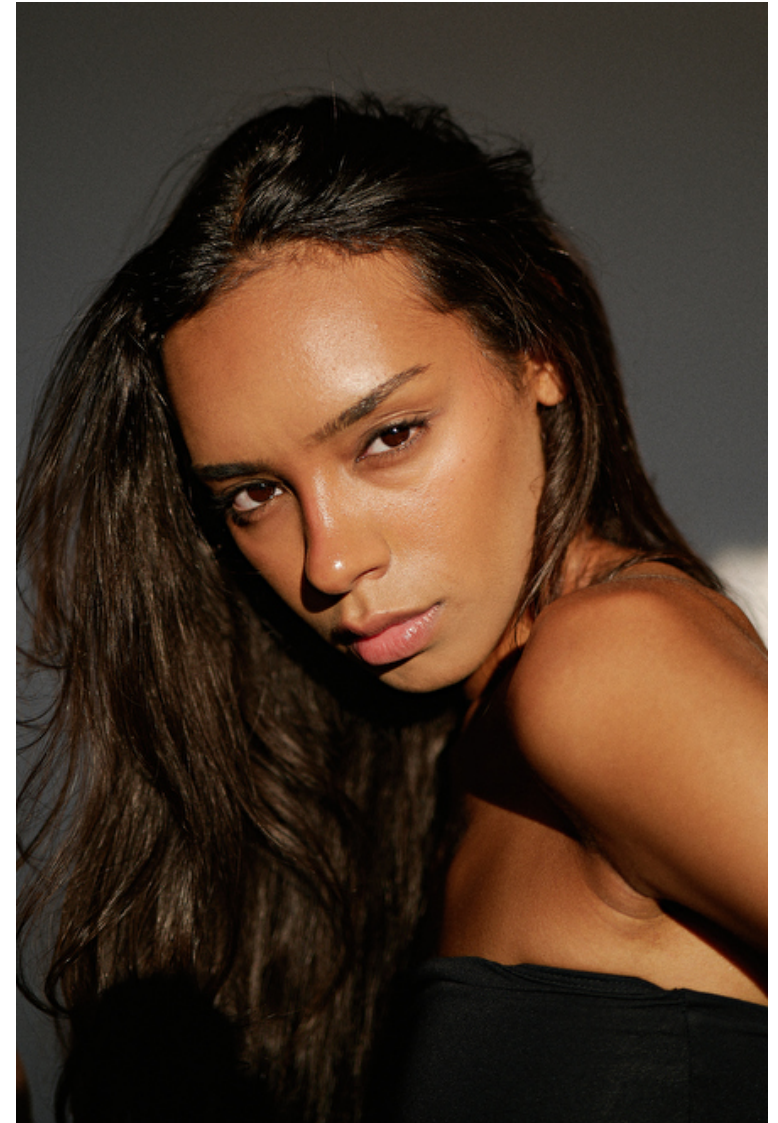

Select

MODEL MANAGEMENT

400 Michigan Ave SUITE 700, Chicago, 60611, UNITED STATES, United States
Phone: +1 312 943 3226 **Email:** info.chicago@selectmodel.com **Website:** <https://selectmodel.com/>

Massara

Height 178cm / 5' 10.0"

Bust 78cm / 30.5"

Waist 60cm / 23.5"

Hips 87cm / 34.5"

Shoes EU/US/UK 41 / 9.5 / 8

Eyes Brown

Hair Brown

Location IL

Cup C