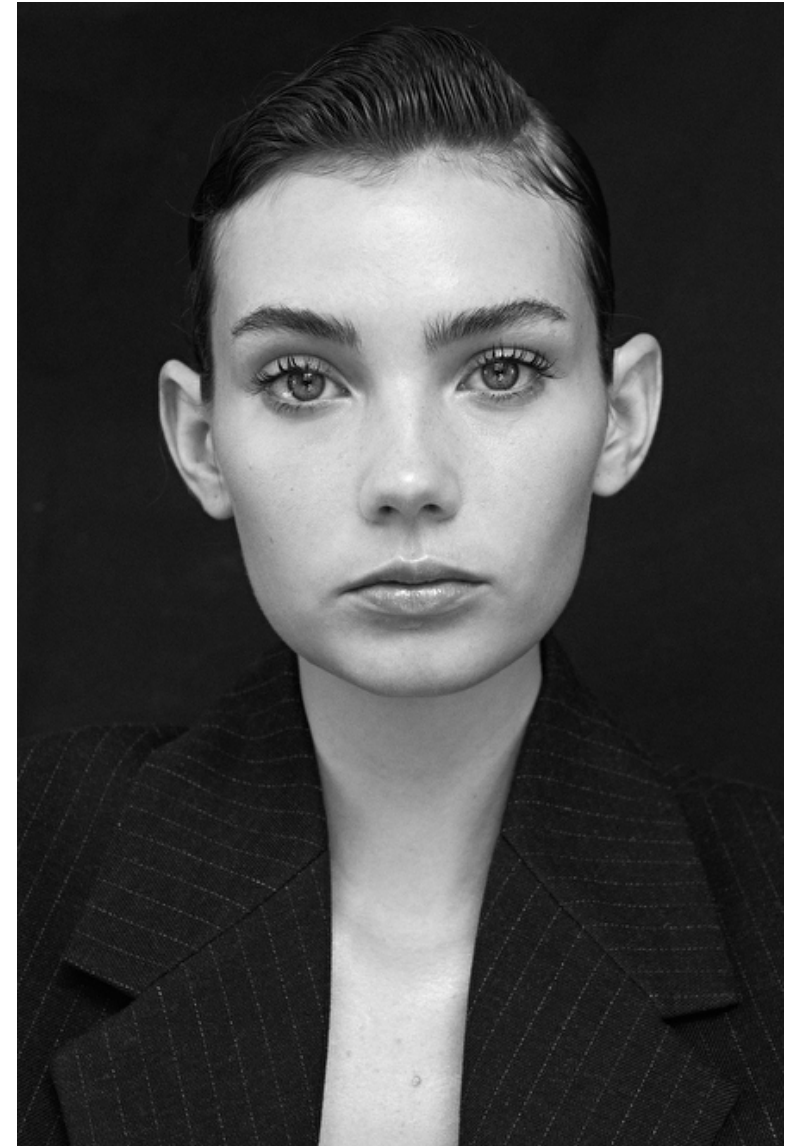

Height 177cm / 5' 9.5"

Bust 82cm / 32.5"

Waist 65cm / 25.5"

Hips 91cm / 36"

Shoes EU/US/UK 40 / 9 / 7

Eyes Green

Hair Brown

Cup B