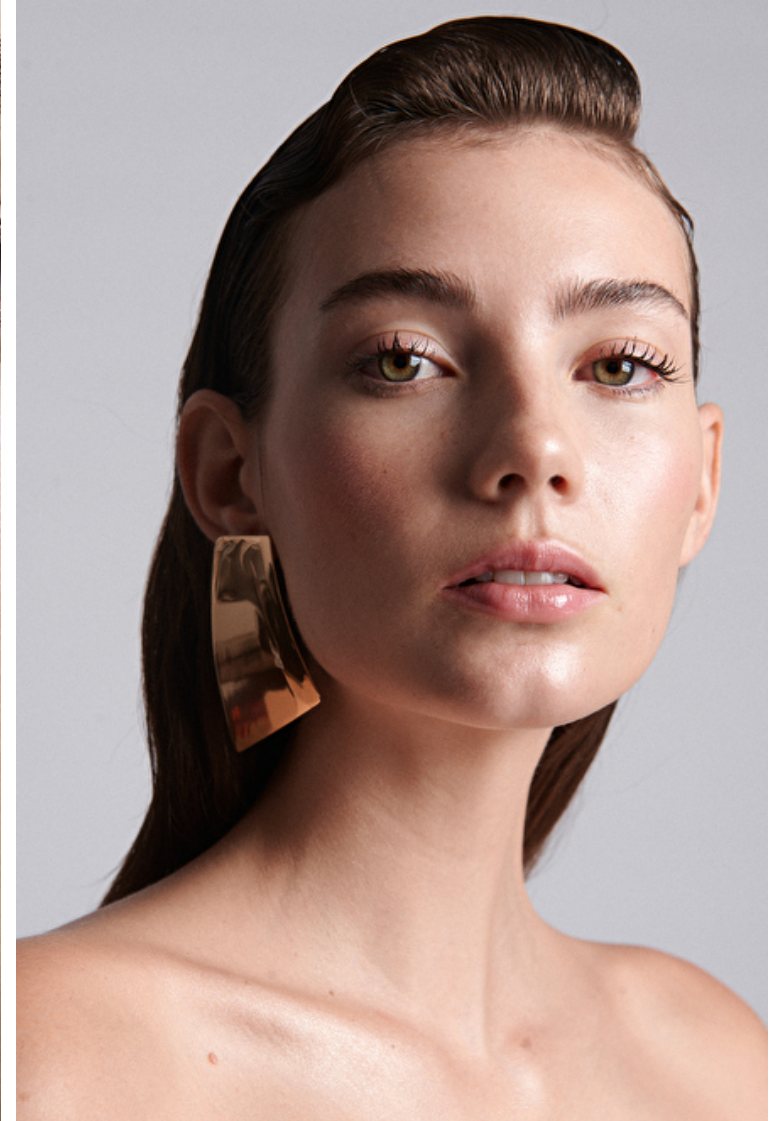

Bust 82cm / 32.5"

Waist 65cm / 25.5"

Hips 91cm / 36"

Shoes EU/US/UK 40 / 9 / 7

Eyes Green

Hair Brown

Cup B

Select