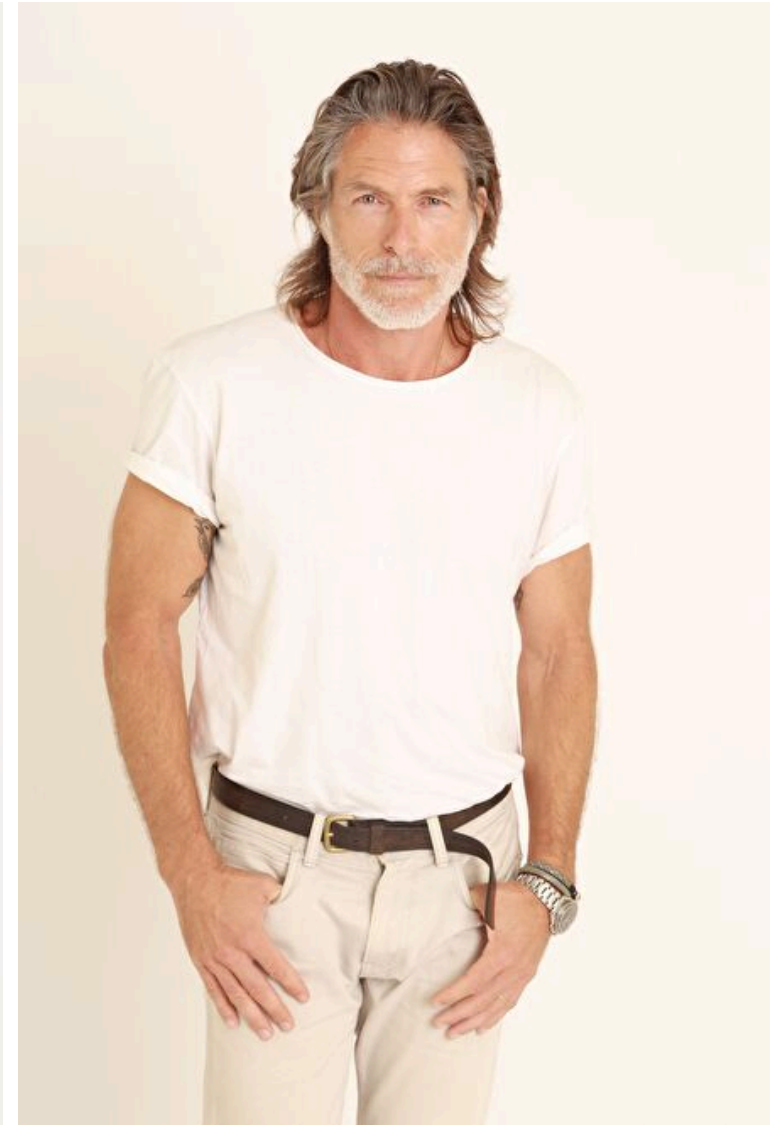

MICHEL FRANCOEUR

Height 183cm / 6' 0.0"

Chest 101cm / 40"

Waist 81cm / 32"

Shoes EU/US/UK 44.5 / 11.5 /
10

Inseam 79cm / 31"

Suit size 50cm / 40"

Suit cut Regular

Neck 38cm / 15"

Hair Dark blond

Hair length 4

Eyes Blue green