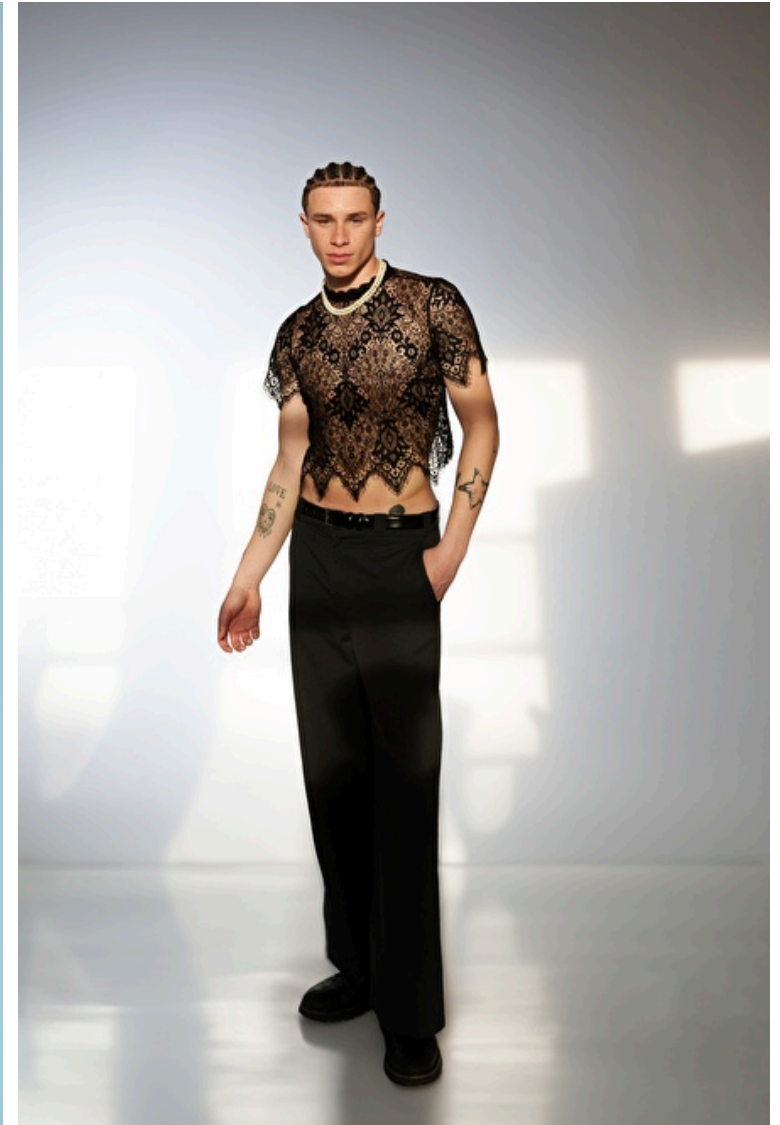

MYLES IGUNBOR

Height 191cm / 6' 3.0"

Chest 91cm / 36"

Waist 79cm / 31"

Shoes EU/US/UK 44.5 / 11.5 /
10

Eyes Blue

Hair Brown

Inseam 86cm / 34"

Neck 38cm / 15"

Sleeve 86cm / 34"

Suit size 50cm / 40"