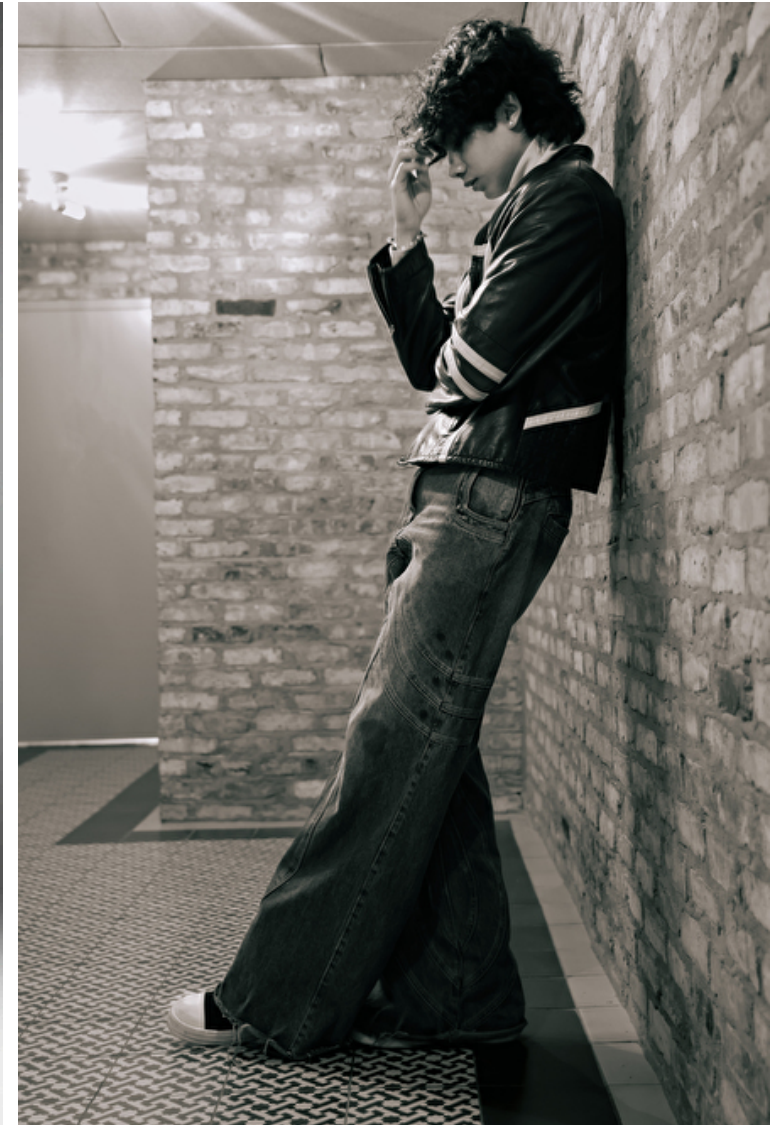

Select

MODEL MANAGEMENT

400 Michigan Ave SUITE 700, Chicago, 60611, UNITED STATES, United States
Phone: +1 312 943 3226 **Email:** info.chicago@selectmodel.com **Website:** <https://selectmodel.com/>

Naaz

Height 185cm / 6' 1.0"

Chest 96cm / 38"

Waist 76cm / 30"

Shoes EU/US/UK 44 / 11 / 9.5

Eyes Dark brown

Hair Black

Inseam 81cm / 32"

Neck 39cm / 15.5"

Sleeve 81cm / 32"

Suit size 46cm / 36"

Suit cut Regular