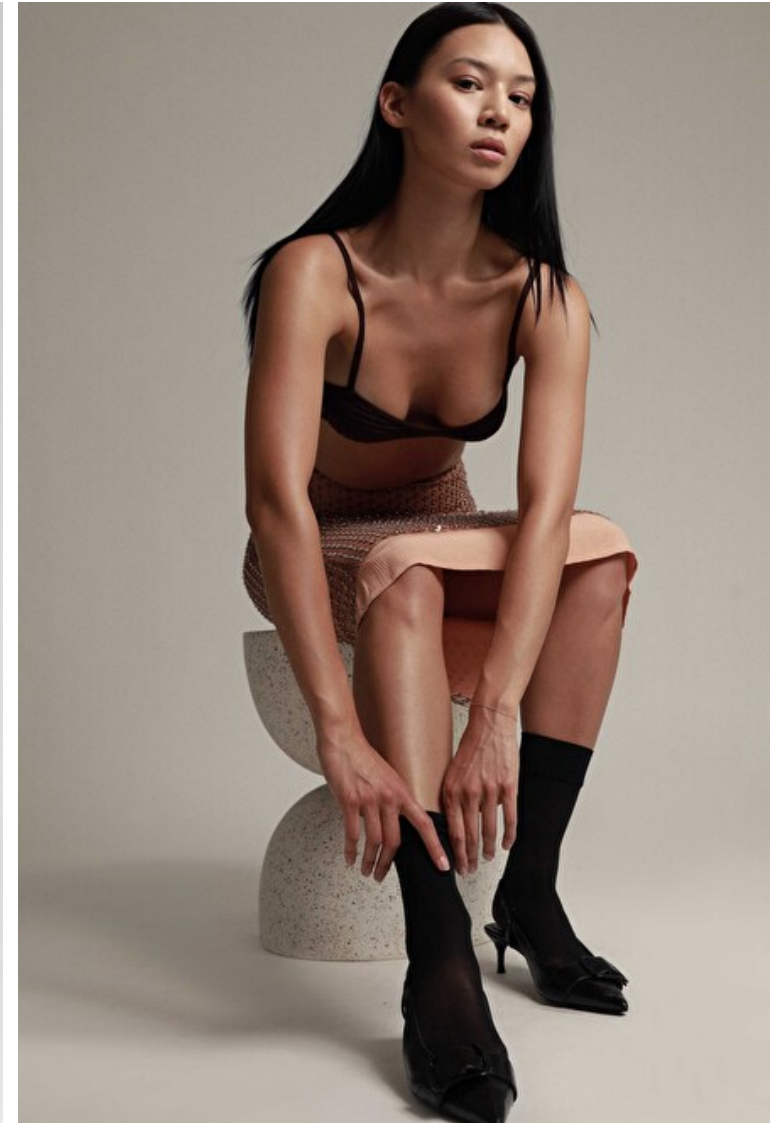

Select

MODEL MANAGEMENT

400 Michigan Ave SUITE 700, Chicago, 60611, UNITED STATES, United States
Phone: +1 312 943 3226 **Email:** info.chicago@selectmodel.com **Website:** <https://selectmodel.com/>

NATASHA DE LEON

Height 180cm / 5' 11.0"

Size EU/US 34 / 4

Bust 81cm / 32"

Waist 63cm / 25"

Hips 92cm / 36"

Shoes EU/US/UK 41.5 / 10 / 8

Eyes Brown

Hair Brown

Cup B/C