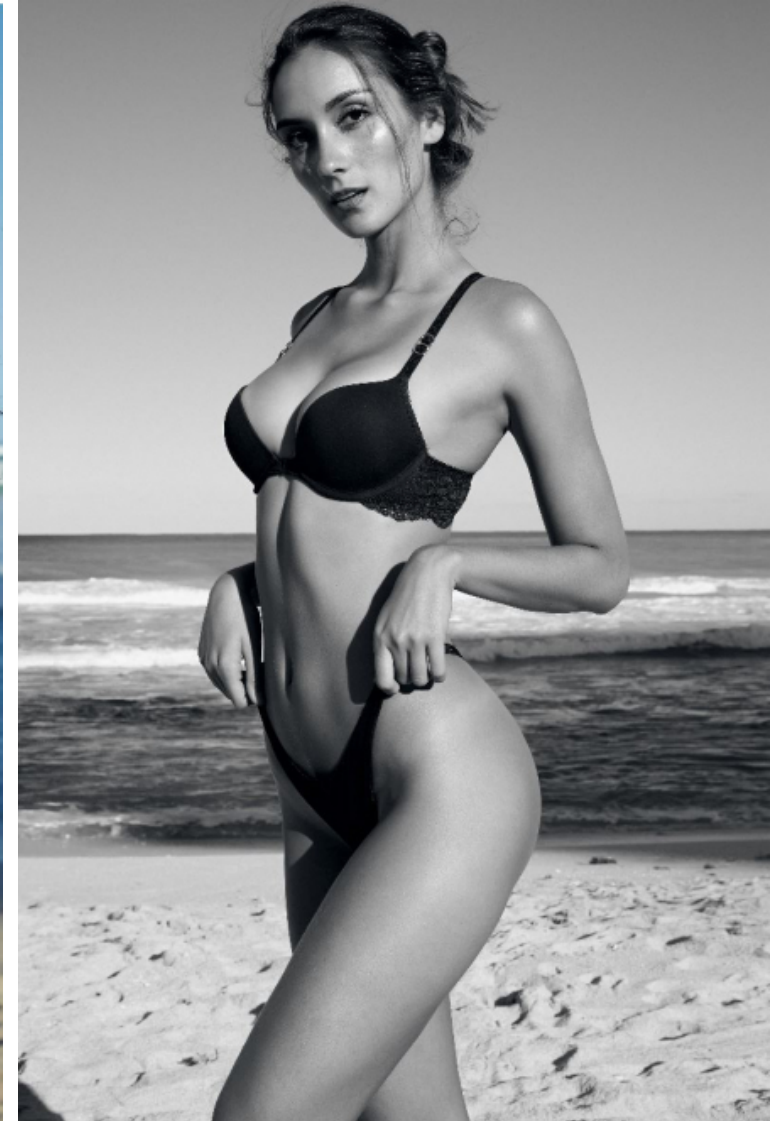

Height 177cm / 5' 9.5"

Bust 81cm / 32"

Waist 58cm / 23"

Hips 91cm / 36"

Shoes EU/US/UK 41 / 9.5 / 8

Hair Brown

Eyes Brown

Cup C