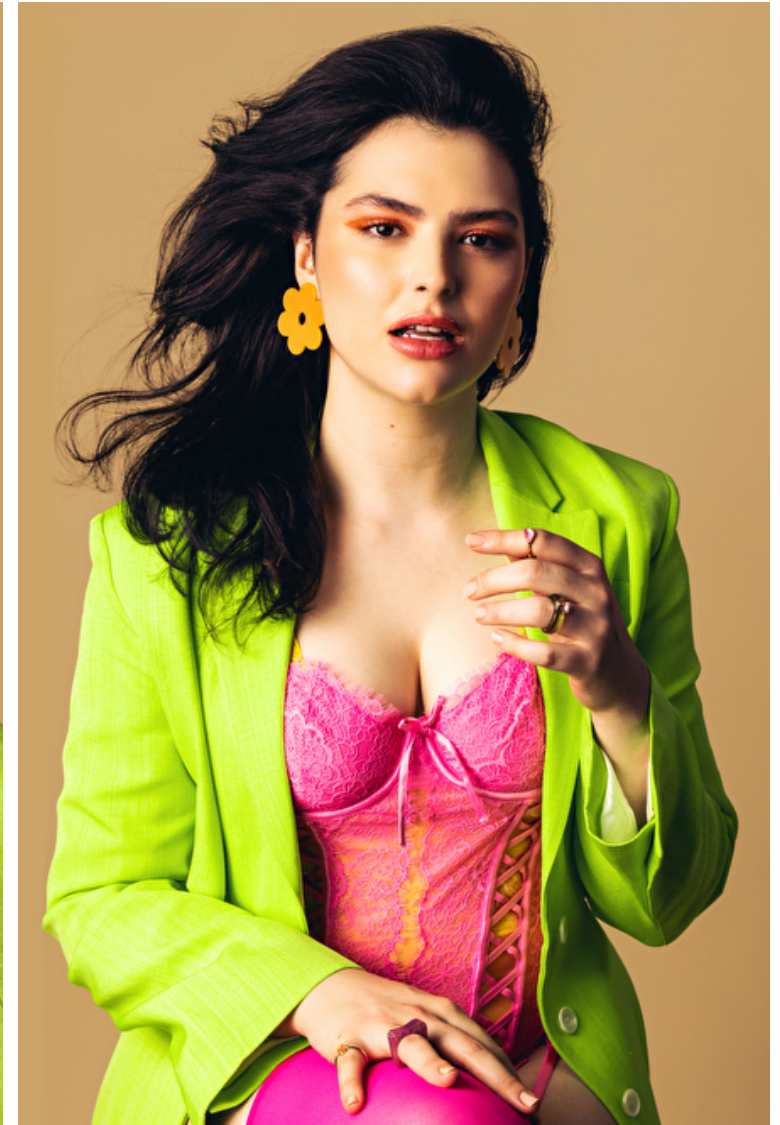

Select

MODEL MANAGEMENT

400 Michigan Ave SUITE 700, Chicago, 60611, UNITED STATES, United States
Phone: +1 312 943 3226 Email: info.chicago@selectmodel.com Website: <https://selectmodel.com/>

Sarah McDonald

Height 175cm / 5' 9.0"

Bust 109cm / 43"

Waist 85cm / 33.5"

Hips 115cm / 45.5"

Shoes EU/US/UK 41.5 / 10 / 8

Eyes Brown

Hair Brown

Cup D