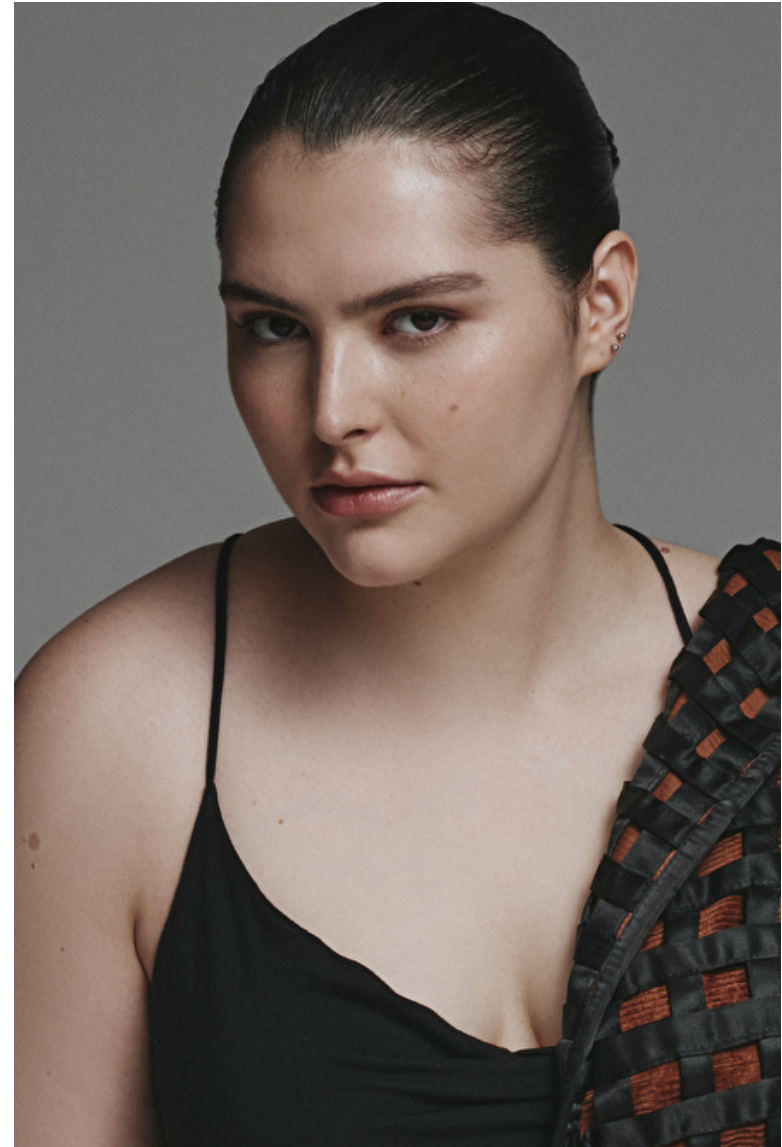

Sarah McDonald

Height 175cm / 5' 9.0"

Bust 109cm / 43"

Waist 85cm / 33.5"

Hips 115cm / 45.5"

Shoes EU/US/UK 41.5 / 10 / 8

Eyes Brown

Hair Brown

Cup D