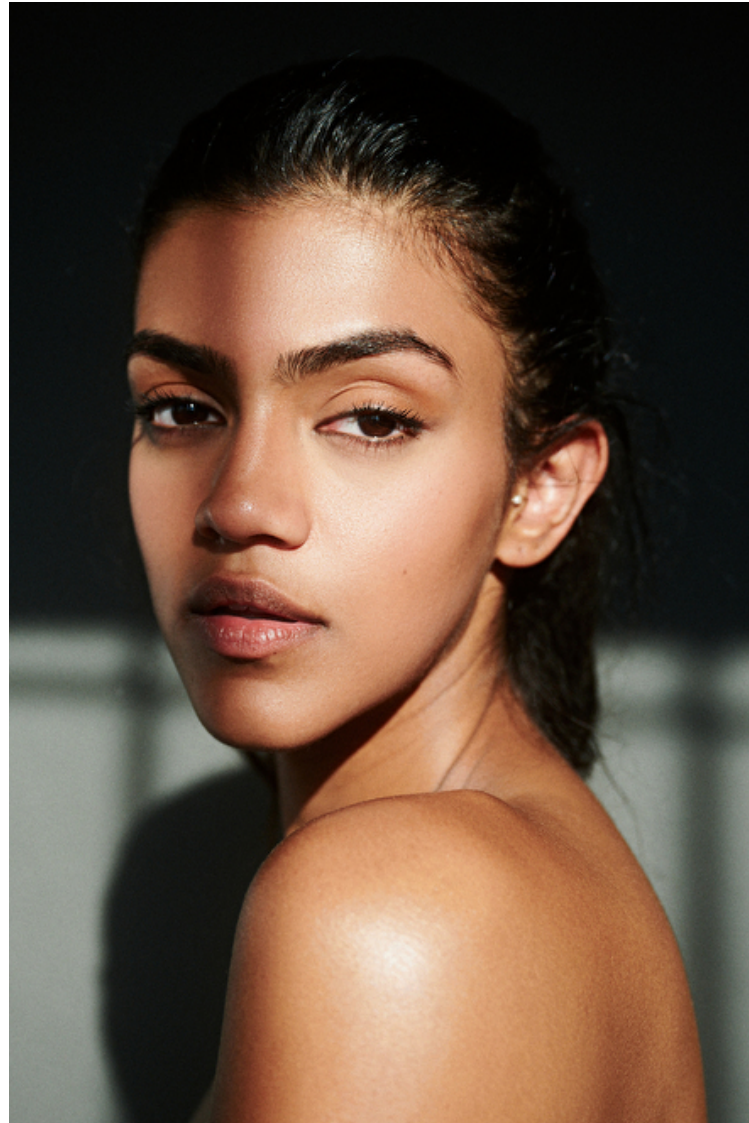

Select

MODEL MANAGEMENT

400 Michigan Ave SUITE 700, Chicago, 60611, UNITED STATES, United States
Phone: +1 312 943 3226 **Email:** info.chicago@selectmodel.com **Website:** <https://selectmodel.com/>

SARIKA

Height 175cm / 5' 9.0"

Size EU/US 34 / 4

Bust 86cm / 34"

Waist 63cm / 25"

Hips 89cm / 35"

Shoes EU/US/UK 39.5 / 8.5 / 6

Eyes Brown

Hair Brown

Cup C

Location HOME: IL SCHOOL:
NYC