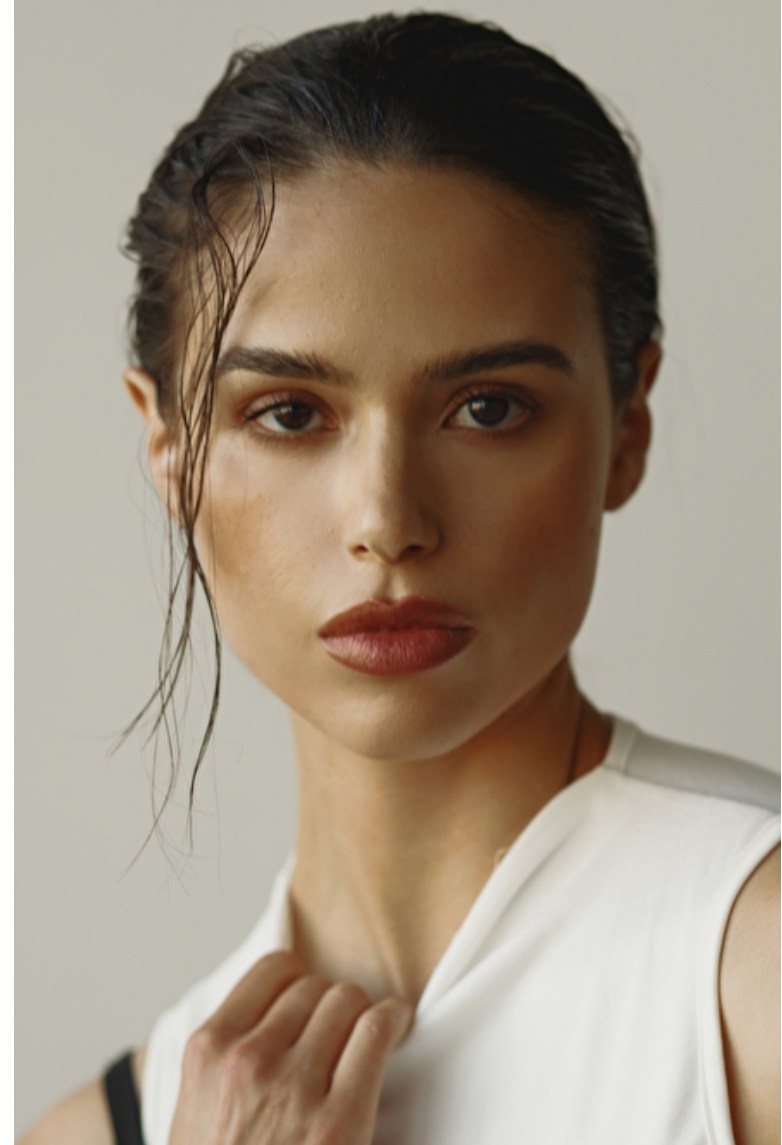

Talisa Duran

Height 178cm / 5' 10.0"

Size EU/US 32 / 2

Waist 62cm / 24.5"

Hips 93cm / 36.5"

Shoes EU/US/UK 40 / 9 / 7

Eyes Brown

Hair Brown

Bust 86cm / 34"

Cup B