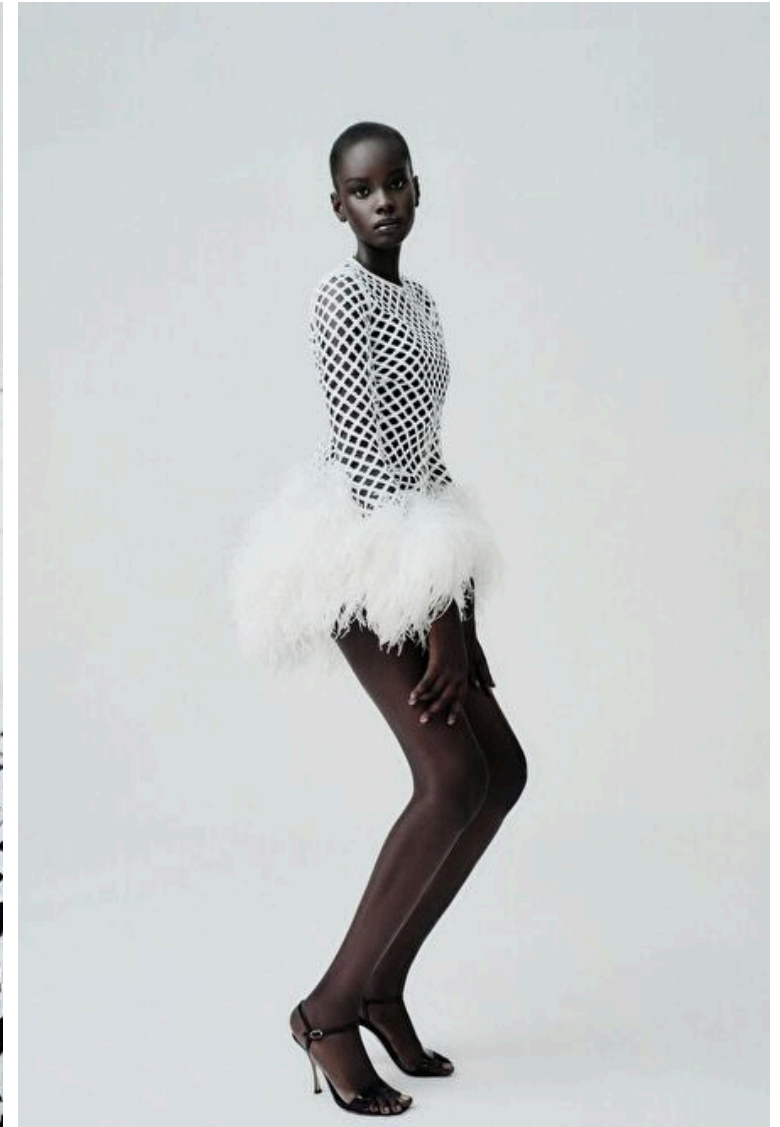

ABUK MAYEN

Height 180cm / 5' 11.0"

Bust 74cm / 29"

Waist 61cm / 24"

Hips 86cm / 34"

Shoes EU/US/UK 41 / 9.5 / 8

Eyes Dark brown

Hair Dark brown