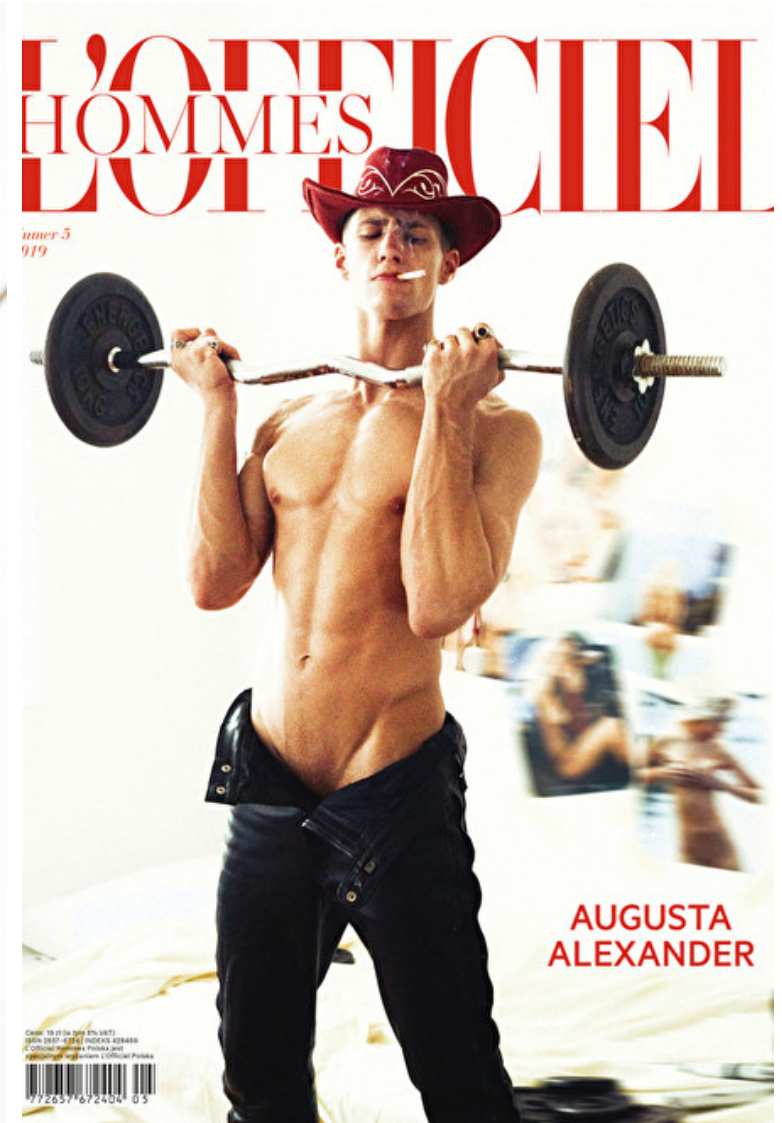

Select

MODEL MANAGEMENT

2nd floor, 77 ST. Martins Lane (entrance on Cranbourn Street) , London, WC2N 4AA, England, United Kingdom
Phone: +44 (0) 20 7299 1322 Fax: +44 (0) 20 7299 1386 Email: info@selectmodel.com Website: https://www.selectmodel.com/

Augusta Alexander

Height 189cm / 6' 2.5"

Chest 97cm / 38"

Waist 79cm / 31"

Hips 96cm / 38"

Shoes EU/US/UK 44.5 / 11.5 /
10

Eyes Blue

Hair Blond

Inseam 79cm / 31"

Neck 38cm / 15"