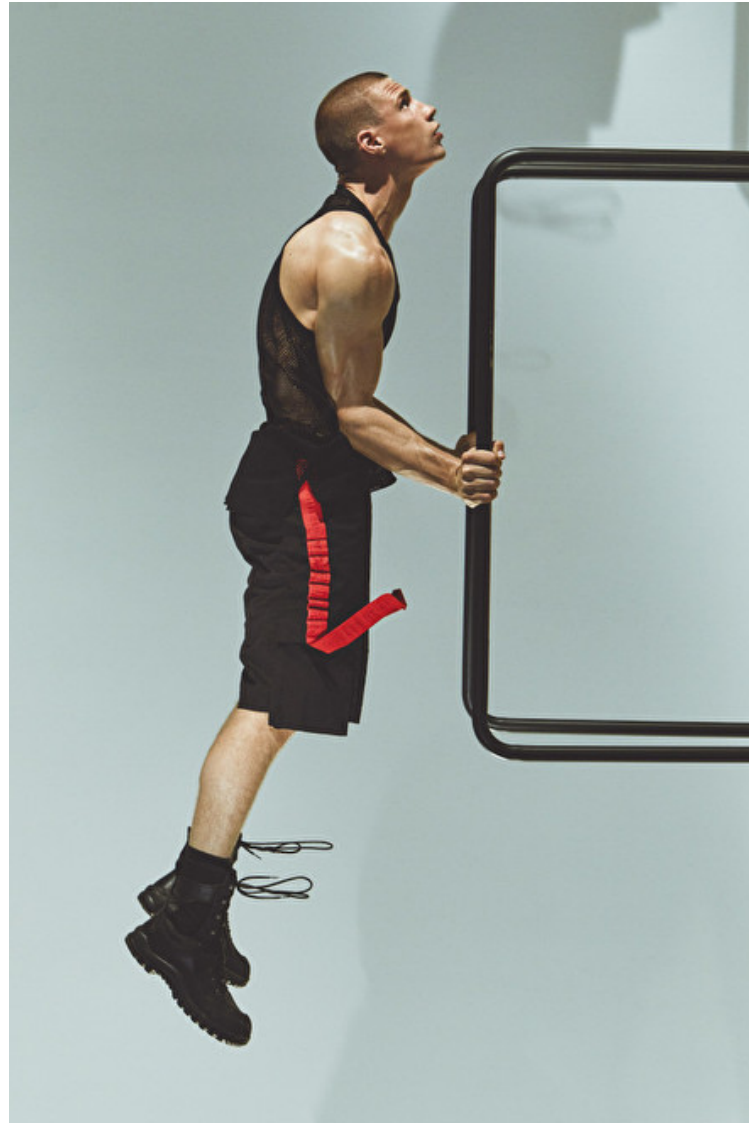

Select

MODEL MANAGEMENT

2nd floor, 77 ST. Martins Lane (entrance on Cranbourn Street) , London, WC2N 4AA, England, United Kingdom
Phone: +44 (0) 20 7299 1322 **Fax:** +44 (0) 20 7299 1386 **Email:** info@selectmodel.com **Website:** https://www.selectmodel.com/

Augusta Alexander

Height 189cm / 6' 2.5"

Chest 97cm / 38"

Waist 79cm / 31"

Hips 96cm / 38"

Shoes EU/US/UK 44.5 / 11.5 /
10

Eyes Blue

Hair Blond

Inseam 79cm / 31"

Neck 38cm / 15"