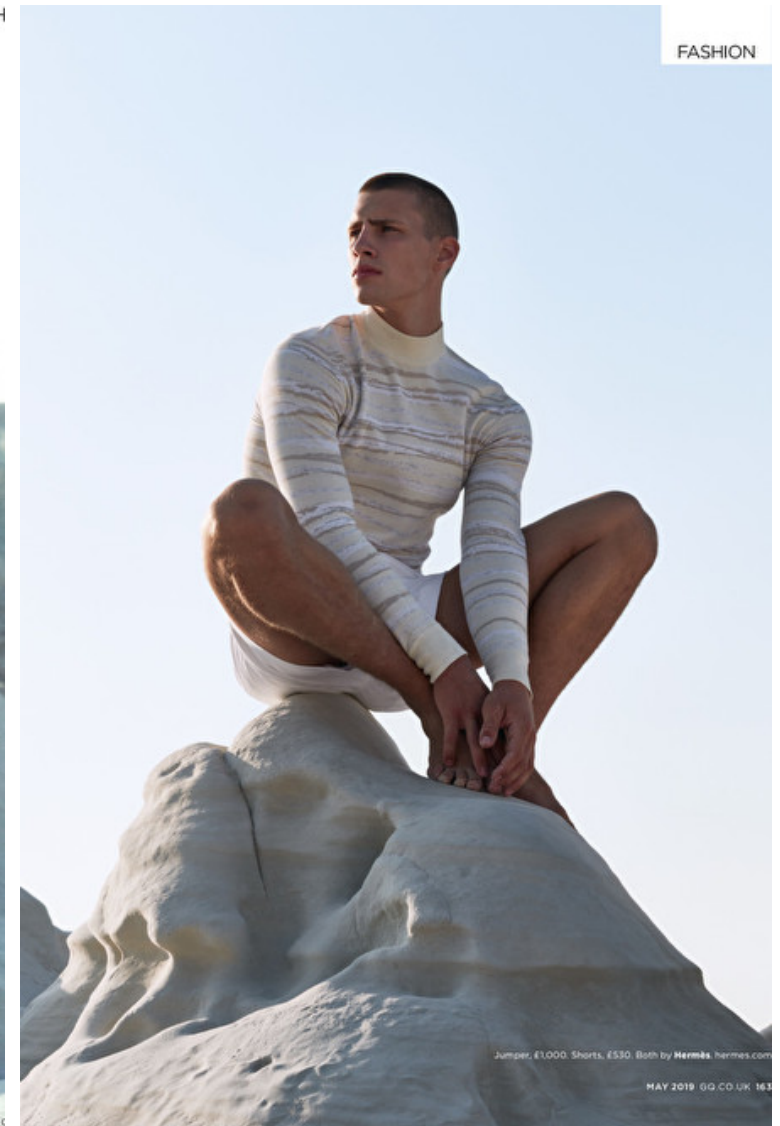

Augusta Alexander

Height 189cm / 6' 2.5"

Chest 97cm / 38"

Waist 79cm / 31"

Hips 96cm / 38"

Shoes EU/US/UK 44.5 / 11.5 /
10

Eyes Blue

Hair Blond

Inseam 79cm / 31"

Neck 38cm / 15"