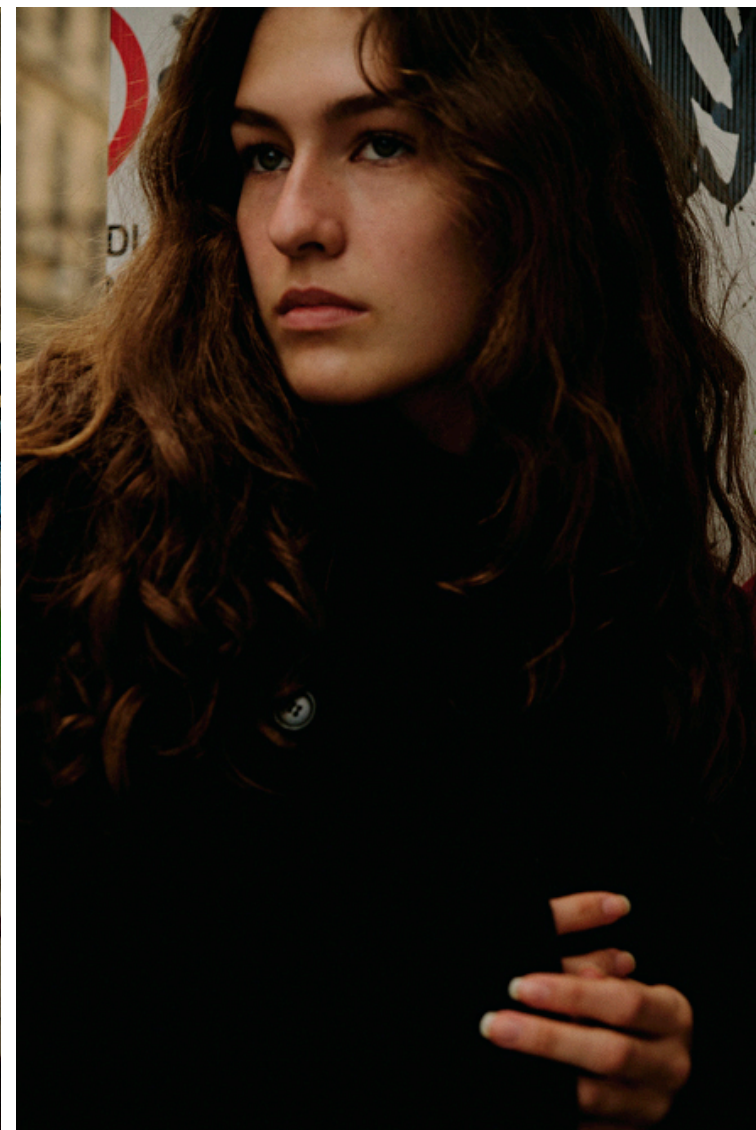

## Camilla Orner

Height 178cm / 5' 10.0"

Bust 80cm / 31.5"

Waist 58cm / 23"

Hips 90cm / 35.5"

Shoes EU/US/UK 39 / 8 / 6

Eyes Green

Hair Dark blond