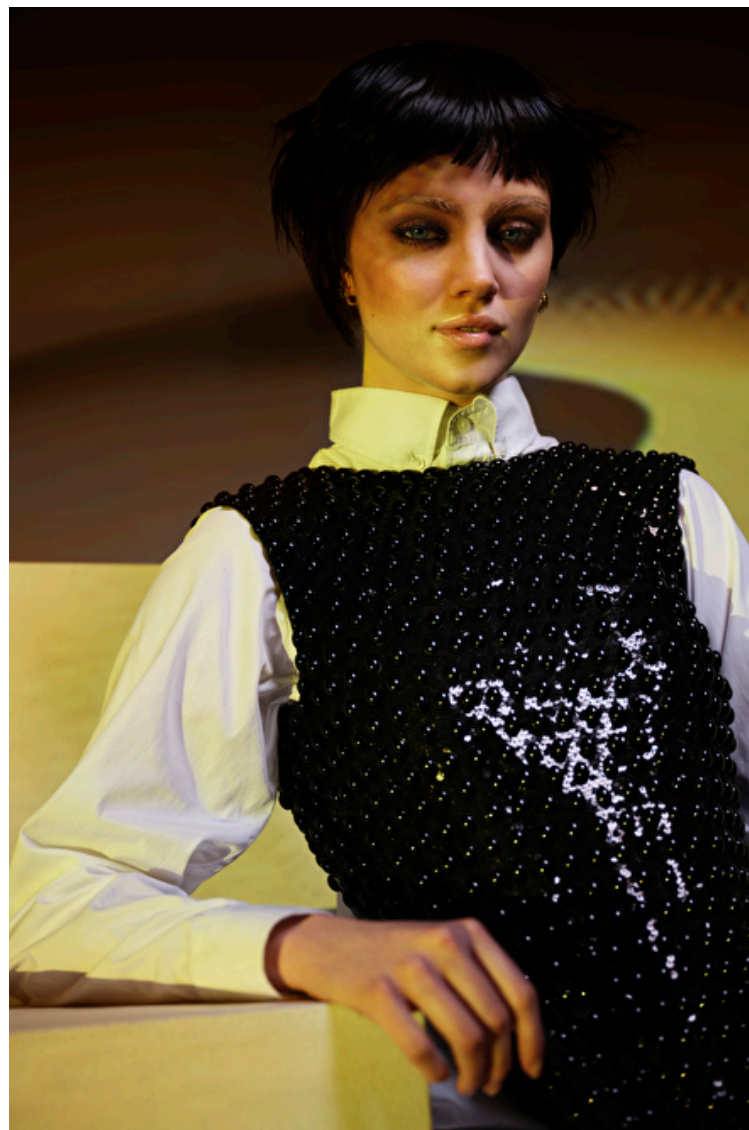

Bust 91cm / 36"

Cup B

Hips 99cm / 39"

Waist 74cm / 29"

Shoes EU/US/UK 39 / 8 / 6

Hair Blond

Hair length 8

Eyes Blue