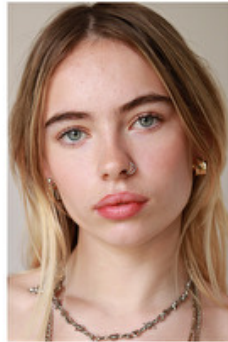

Elsie

Height 5'6/168