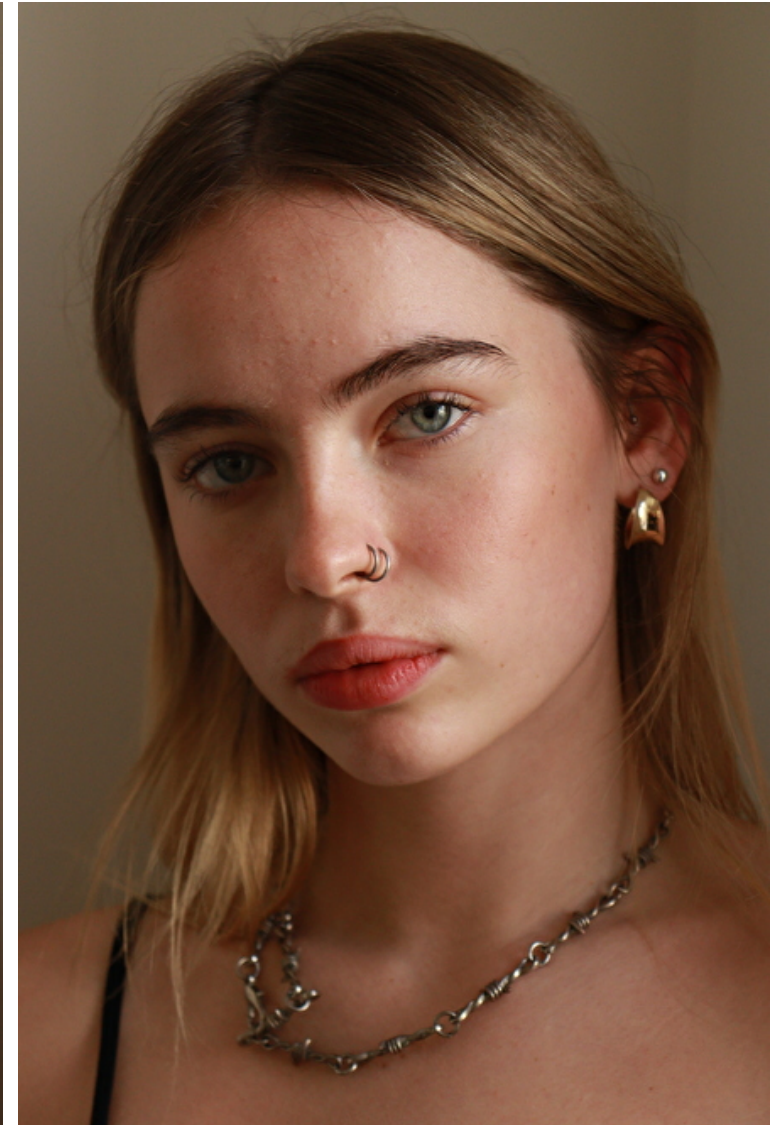

Elsie Crowther

Height 168cm / 5' 6.0"

Bust 81cm / 32"

Waist 66cm / 26"

Hips 34cm / 13.5"

Shoes EU/US/UK 38 / 7.5 / 5

Eyes Blue

Hair Blond

Cup B

Elsie Crowther

Height 168cm / 5' 6.0"

Bust 81cm / 32"

Waist 66cm / 26"

Hips 34cm / 13.5"

Shoes EU/US/UK 38 / 7.5 / 5

Eyes Blue

Hair Blond

Cup B

Elsie Crowther

Height 168cm / 5' 6.0"

Bust 81cm / 32"

Waist 66cm / 26"

Hips 34cm / 13.5"

Shoes EU/US/UK 38 / 7.5 / 5

Eyes Blue

Hair Blond

Cup B

Elsie Crowther

Height 168cm / 5' 6.0"

Bust 81cm / 32"

Waist 66cm / 26"

Hips 34cm / 13.5"