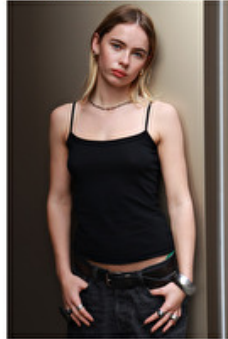

Elsie

Height 5'6/168