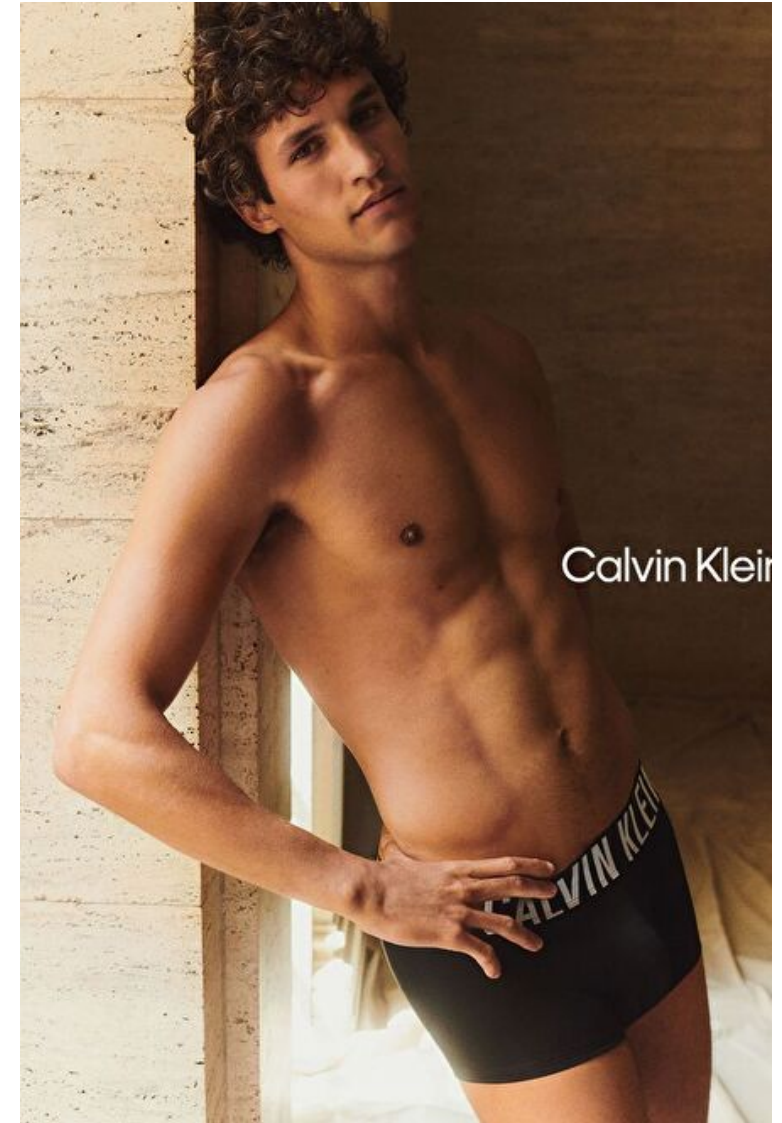

Shoes EU/US/UK 42 / 9.5 / 8

Eyes Green

Hair Brown

Inseam 76cm / 30"

Neck 36cm / 14"

Sleeve 68cm / 27"

Francisco Henriques

Height 186cm / 6' 1.0"