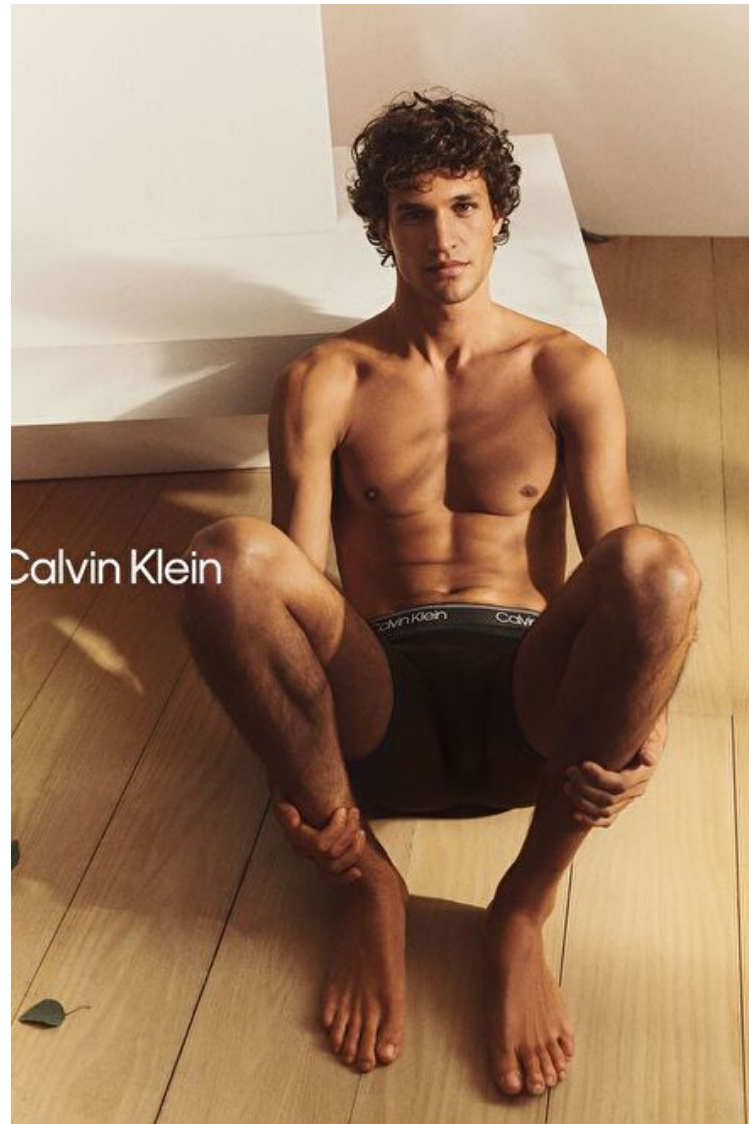

Francisco Henriques

Height 186cm / 6' 1.0"

Chest 96cm / 38"

Waist 79cm / 31"

Hips 84cm / 33"

Shoes EU/US/UK 42 / 9.5 / 8

Eyes Green

Hair Brown

Inseam 76cm / 30"

Neck 36cm / 14"

Sleeve 68cm / 27"