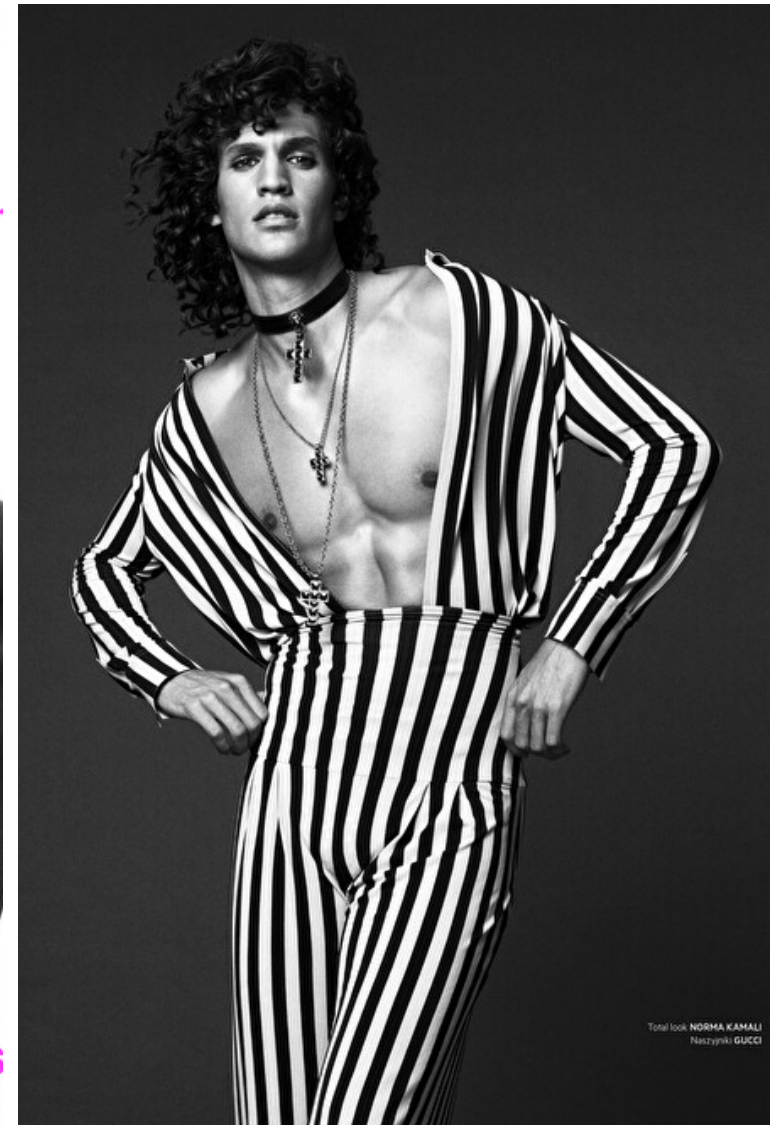

Select

MODEL MANAGEMENT

2nd floor, 77 ST. Martins Lane (entrance on Cranbourn Street) , London, WC2N 4AA, England, United Kingdom
Phone: +44 (0) 20 7299 1322 Fax: +44 (0) 20 7299 1386 Email: info@selectmodel.com Website: https://www.selectmodel.com/

Francisco Henriques

Height 186cm / 6' 1.0"

Chest 96cm / 38"

Waist 79cm / 31"

Hips 84cm / 33"

Shoes EU/US/UK 42 / 9.5 / 8

Eyes Green

Hair Brown

Inseam 76cm / 30"

Neck 36cm / 14"

Sleeve 68cm / 27"