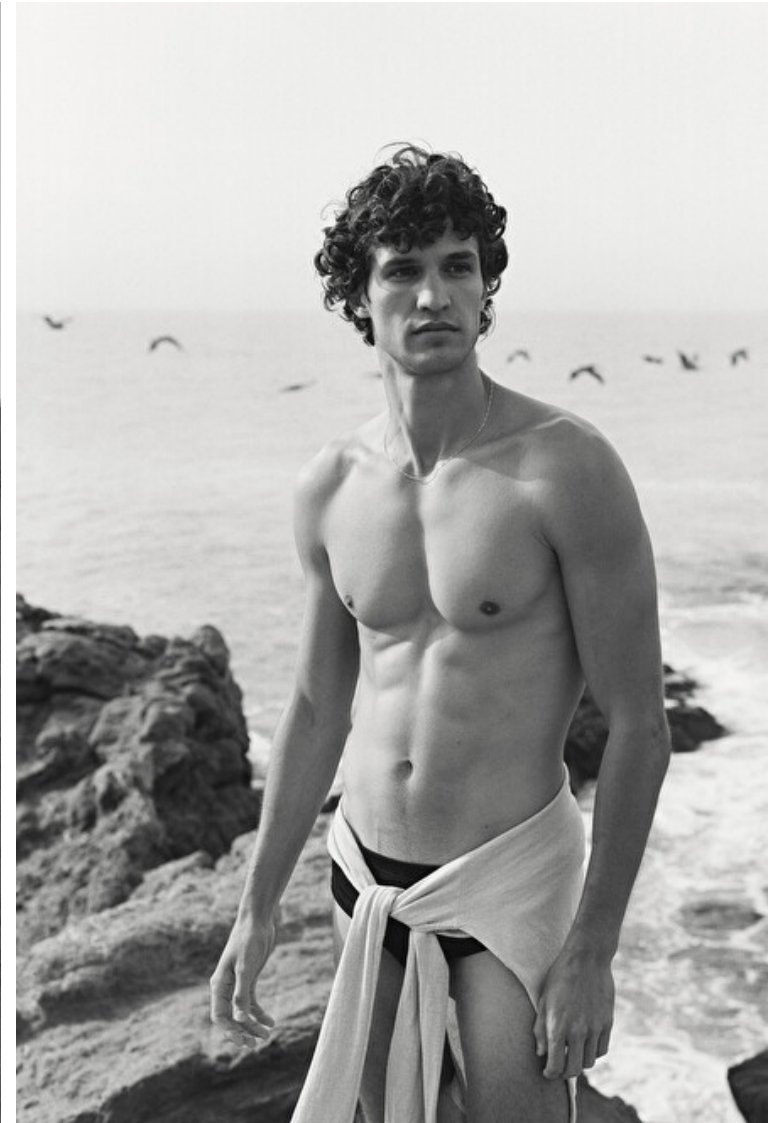

Francisco Henriques

Height 186cm / 6' 1.0"

Chest 96cm / 38"

Waist 79cm / 31"

Hips 84cm / 33"

Shoes EU/US/UK 42 / 9.5 / 8

Eyes Green

Hair Brown

Inseam 76cm / 30"

Neck 36cm / 14"

Sleeve 68cm / 27"