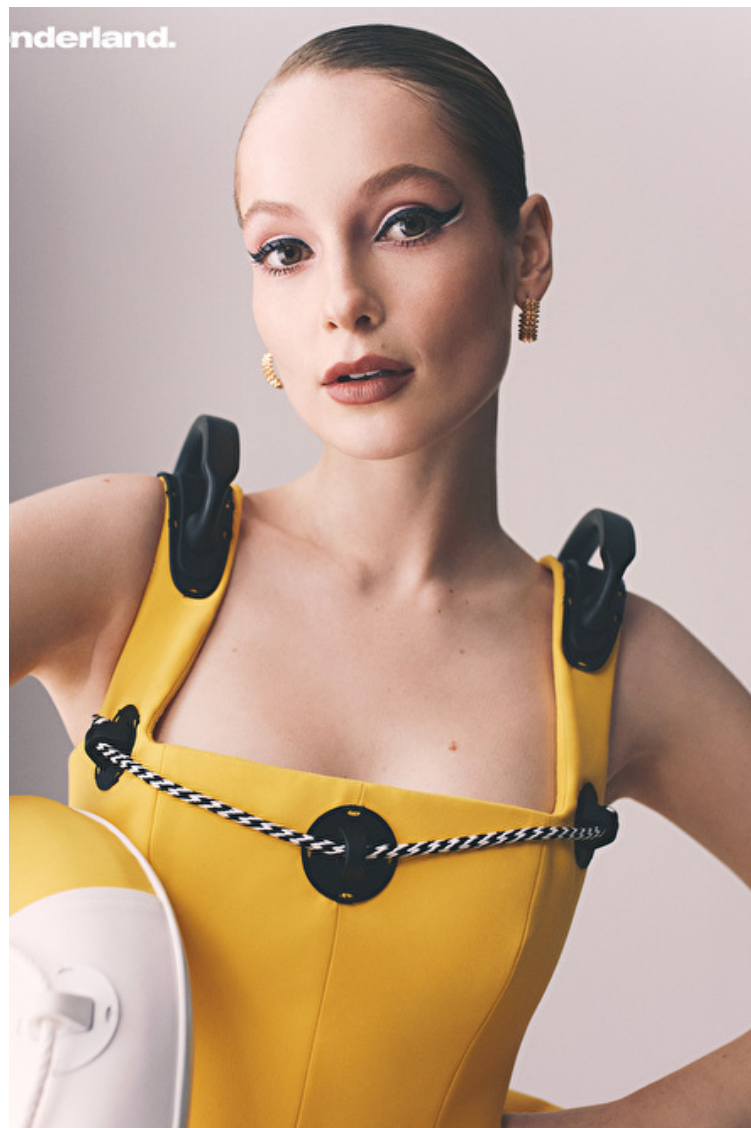

Select

MODEL MANAGEMENT

2nd floor, 77 ST. Martins Lane, London, 00000, England, United Kingdom

Phone: +44 20 7299 1300 Fax: +44 20 7299 1385 Email: info@selectmodel.com Website: <https://www.selectmodel.com/>

HANNAH DODD

Height 171cm / 5' 7.5"

Bust 81cm / 32"

Cup A

Hips 91cm / 36"

Waist 63cm / 25"

Shoes EU/US/UK 37 / 6.5 / 4

Size EU/US 34 / 4

Hair Auburn

Hair length 1

Eyes Brown