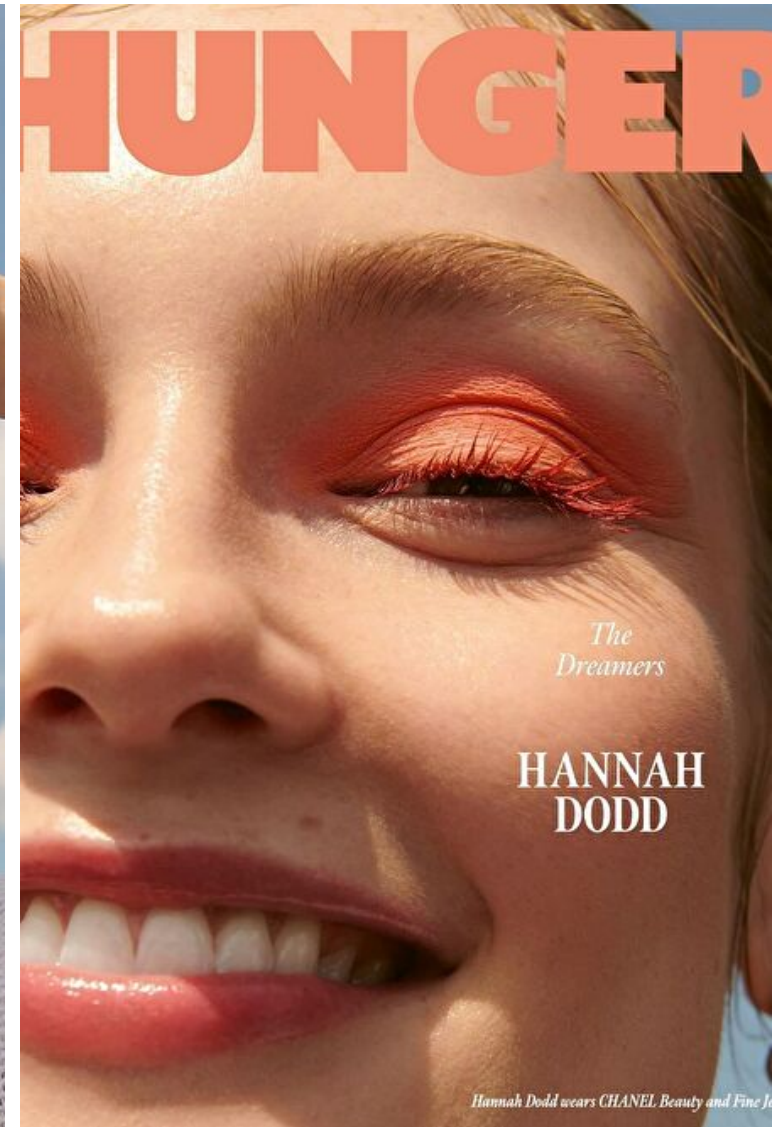

HANNAH DODD

Height 171cm / 5' 7.5"

Bust 81cm / 32"

Cup A

Hips 91cm / 36"

Waist 63cm / 25"

Shoes EU/US/UK 37 / 6.5 / 4

Size EU/US 34 / 4

Hair Auburn

Hair length 1

Eyes Brown