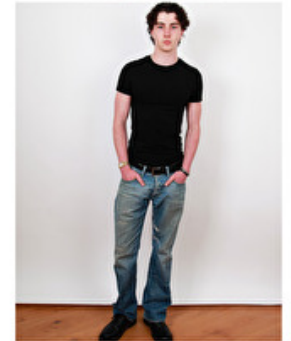

HARVEY JELLEY

Height 6'1.5/187
Chest 38/96

Waist 28.5/73
Collar 14.5/37

Hair Brown
Eyes Blue

Inside Leg 32/81
Shoes 11/46.5