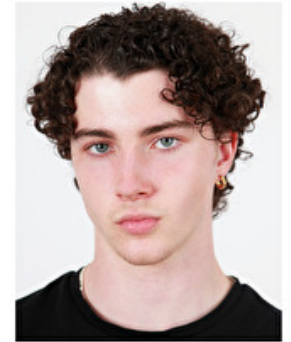

HARVEY JELLEY

Height 6'1.5/187
Chest 38/96

Waist 28.5/73
Collar 14.5/37

Hair Brown
Eyes Blue

Inside Leg 32/81
Shoes 11/46.5