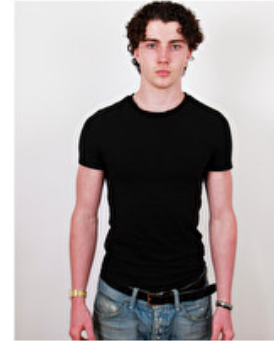

HARVEY JELLEY

Height 6'1.5/187
Chest 38/96

Waist 28.5/73
Collar 14.5/37

Hair Brown
Eyes Blue

Inside Leg 32/81
Shoes 11/46.5