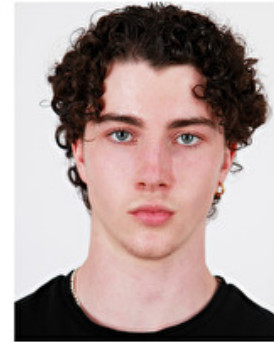

HARVEY JELLEY

Height 6'1.5/187
Chest 38/96

Waist 28.5/73
Collar 14.5/37

Hair Brown
Eyes Blue

Inside Leg 32/81
Shoes 11/46.5