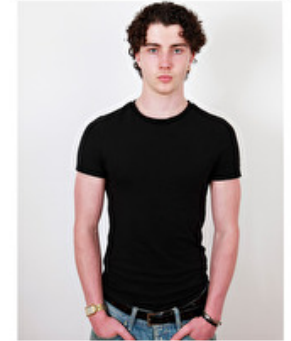

HARVEY JELLEY

Height 6'1.5/187
Chest 38/96

Waist 28.5/73
Collar 14.5/37

Hair Brown
Eyes Blue

Inside Leg 32/81
Shoes 11/46.5