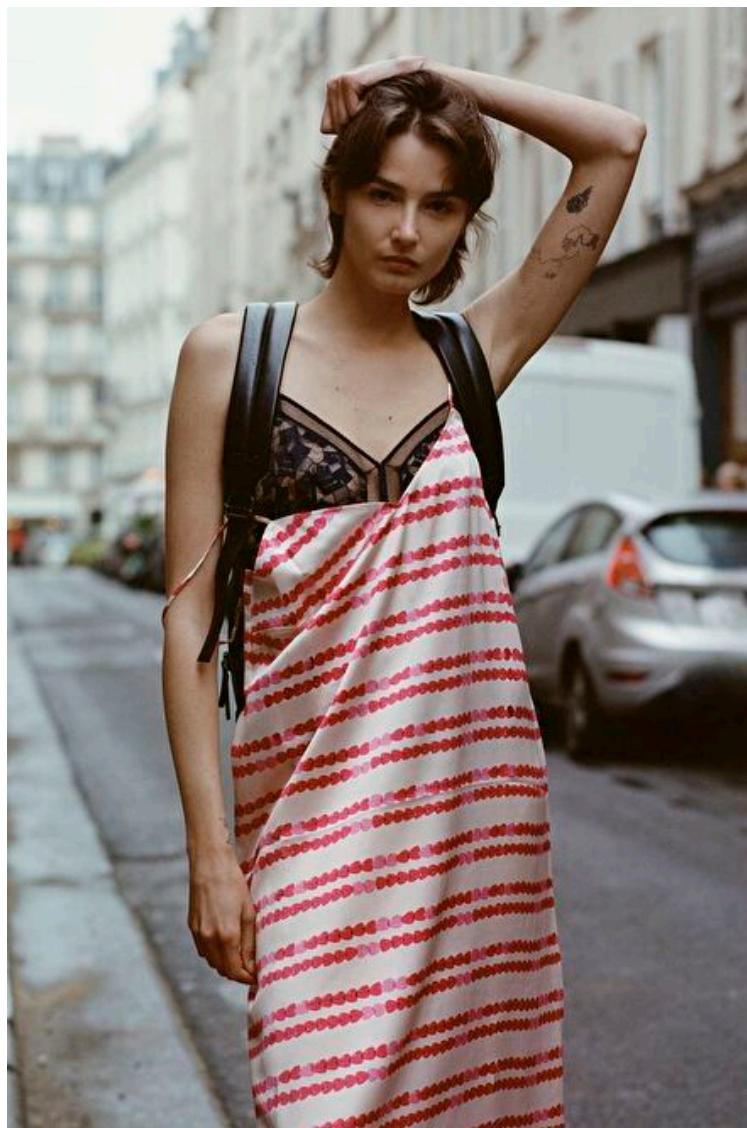

JOVANA KRNETA

Height 178cm / 5' 10.0"

Bust 87cm / 34.5"

Waist 59cm / 23"

Hips 88cm / 34.5"

Shoes EU/US/UK 40 / 9 / 7

Eyes Blue

Hair Light brown