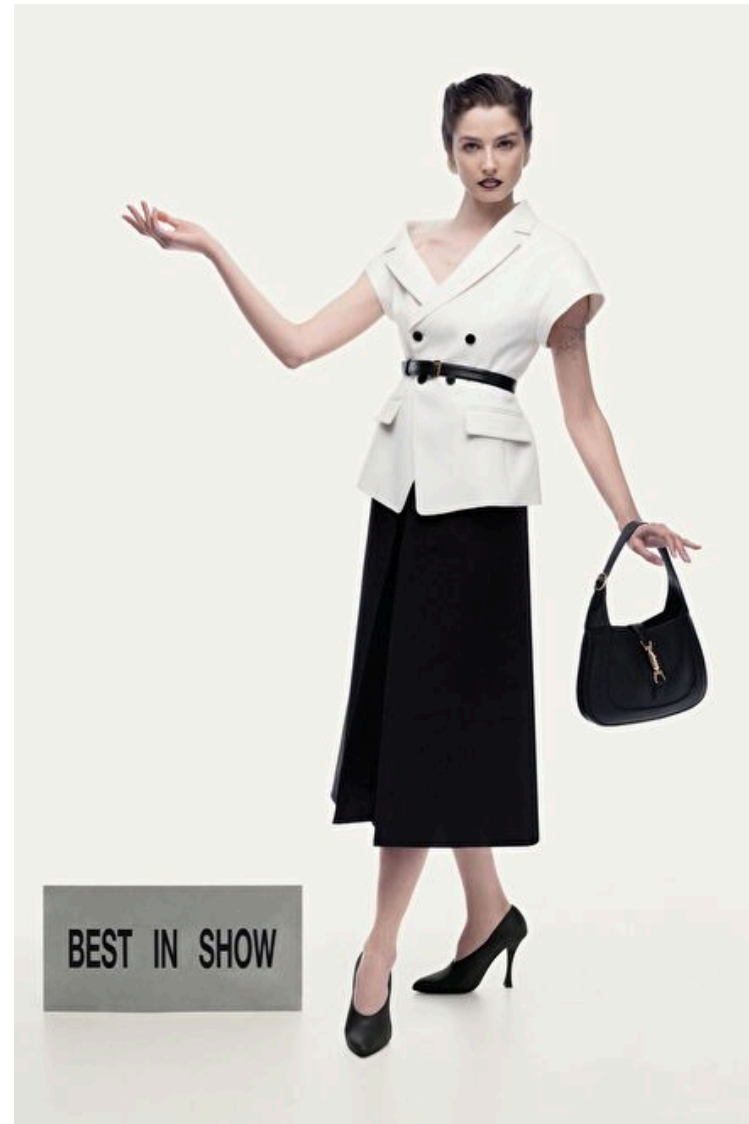

JOVANA KRNETA

Height 178cm / 5' 10.0"

Bust 87cm / 34.5"

Waist 59cm / 23"

Hips 88cm / 34.5"

Shoes EU/US/UK 40 / 9 / 7

Eyes Blue

Hair Light brown