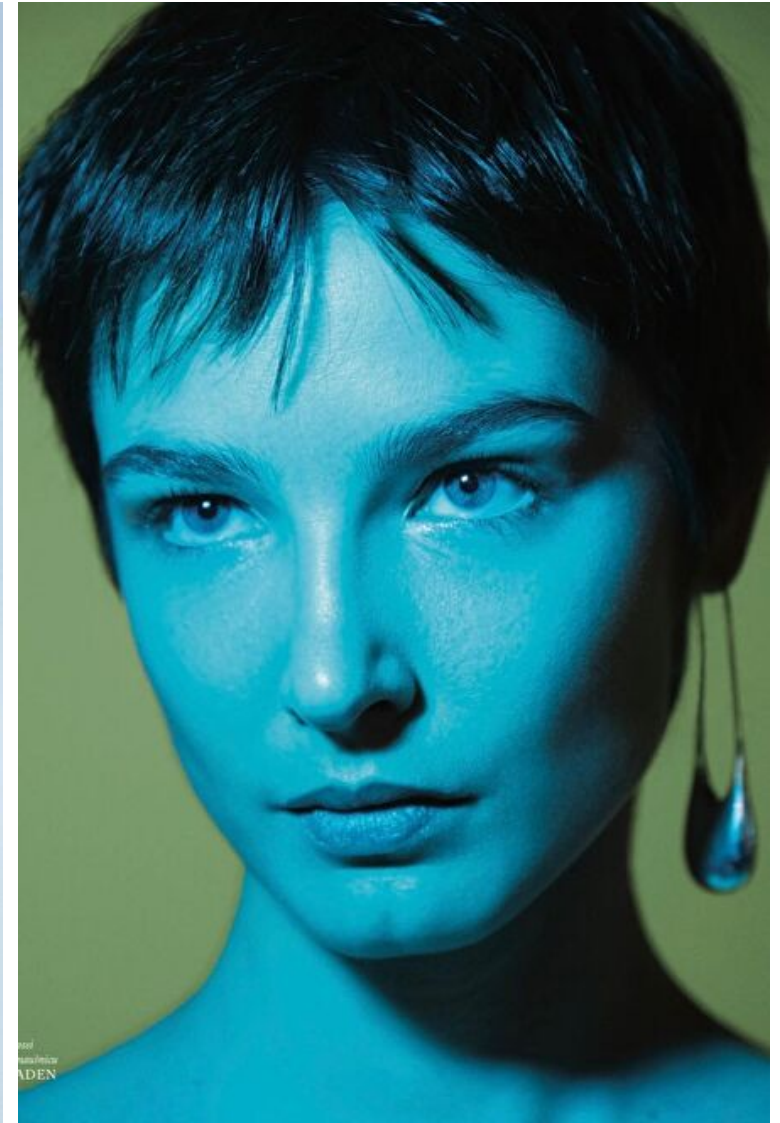

JOVANA KRNETA

Height 178cm / 5' 10.0"

Bust 87cm / 34.5"

Waist 59cm / 23"

Hips 88cm / 34.5"

Shoes EU/US/UK 40 / 9 / 7

Eyes Blue

Hair Light brown