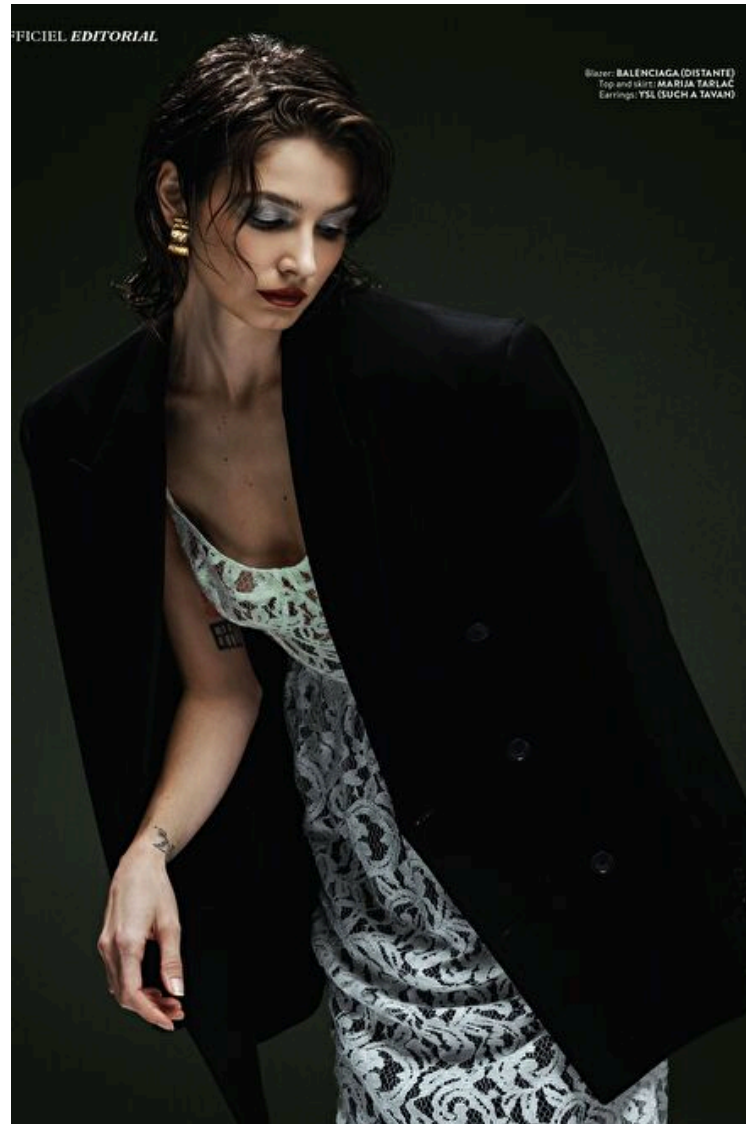

JOVANA KRNETA

Height 178cm / 5' 10.0"

Bust 87cm / 34.5"

Waist 59cm / 23"

Hips 88cm / 34.5"

Shoes EU/US/UK 40 / 9 / 7

Eyes Blue

Hair Light brown