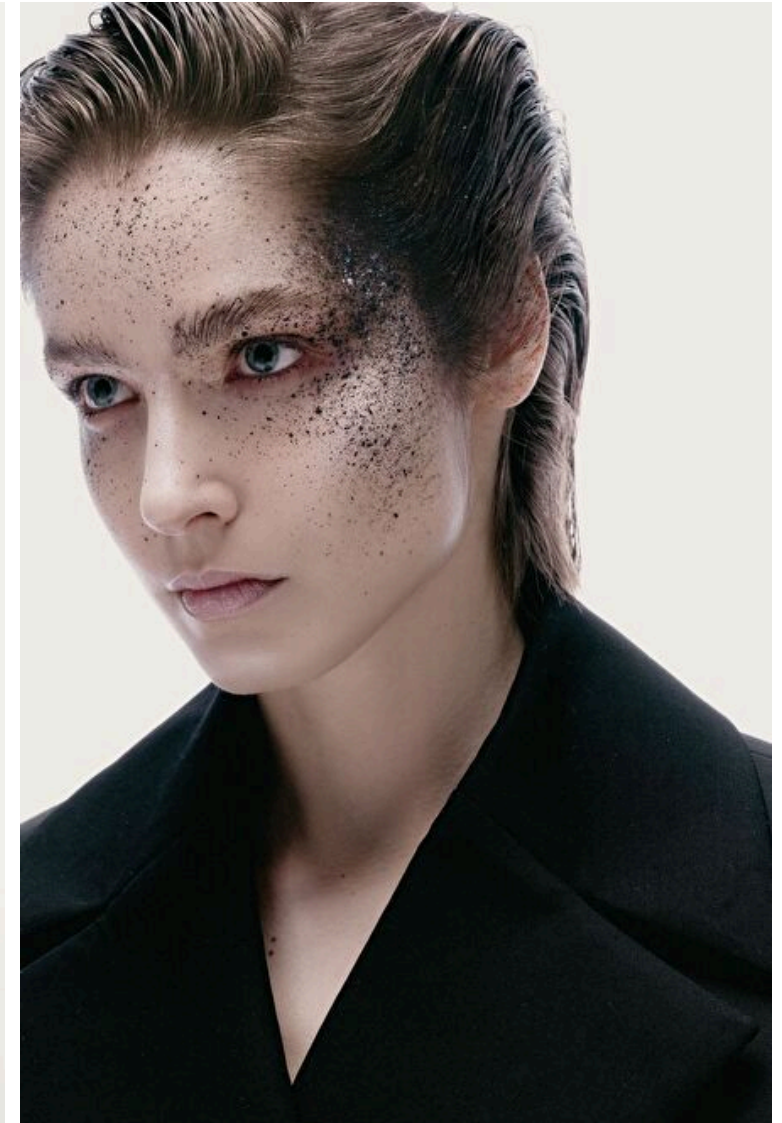

JOVANA KRNETA

Height 178cm / 5' 10.0"

Bust 87cm / 34.5"

Waist 59cm / 23"

Hips 88cm / 34.5"

Shoes EU/US/UK 40 / 9 / 7

Eyes Blue

Hair Light brown