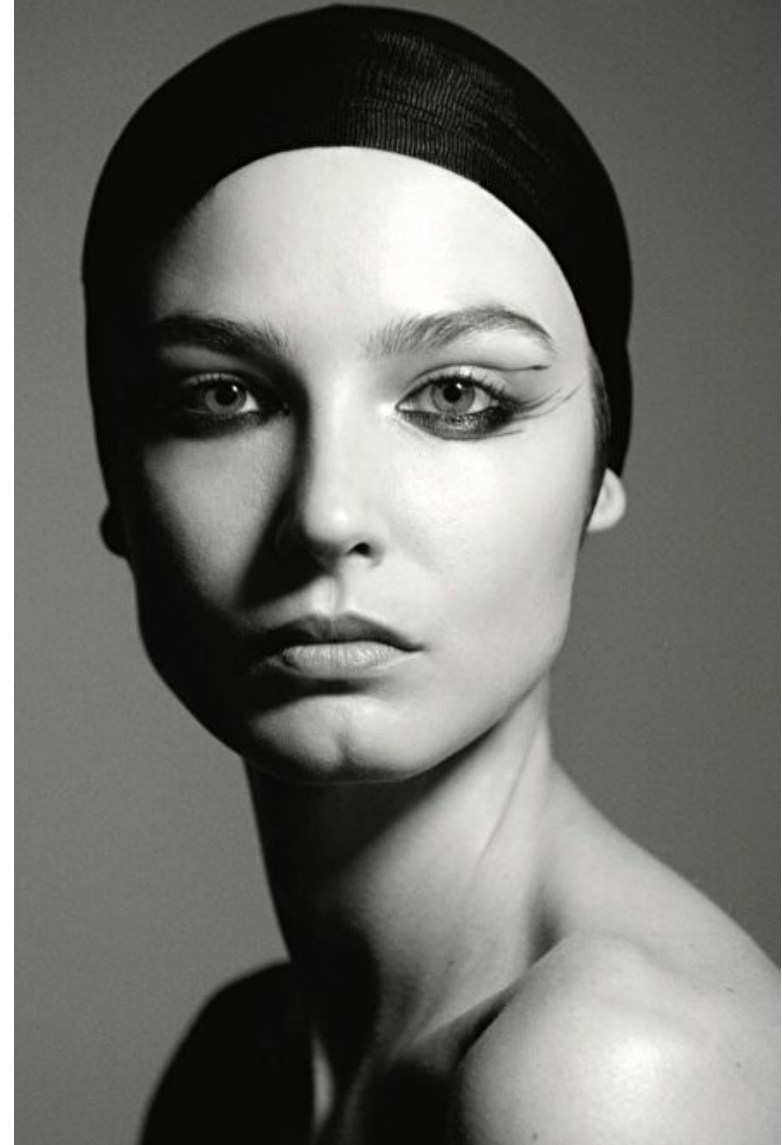

JOVANA KRNETA

Height 178cm / 5' 10.0"

Bust 87cm / 34.5"

Waist 59cm / 23"

Hips 88cm / 34.5"

Shoes EU/US/UK 40 / 9 / 7

Eyes Blue

Hair Light brown