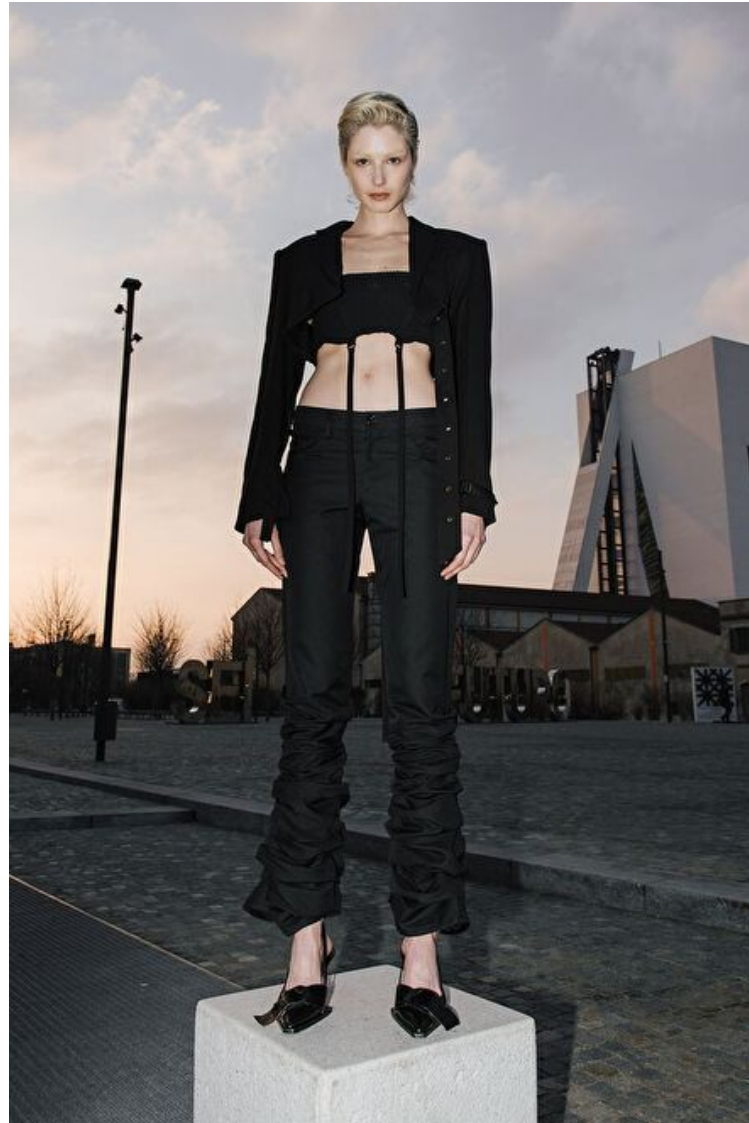

JOVANA KRNETA

Height 178cm / 5' 10.0"

Bust 87cm / 34.5"

Waist 59cm / 23"

Hips 88cm / 34.5"

Shoes EU/US/UK 40 / 9 / 7

Eyes Blue

Hair Light brown