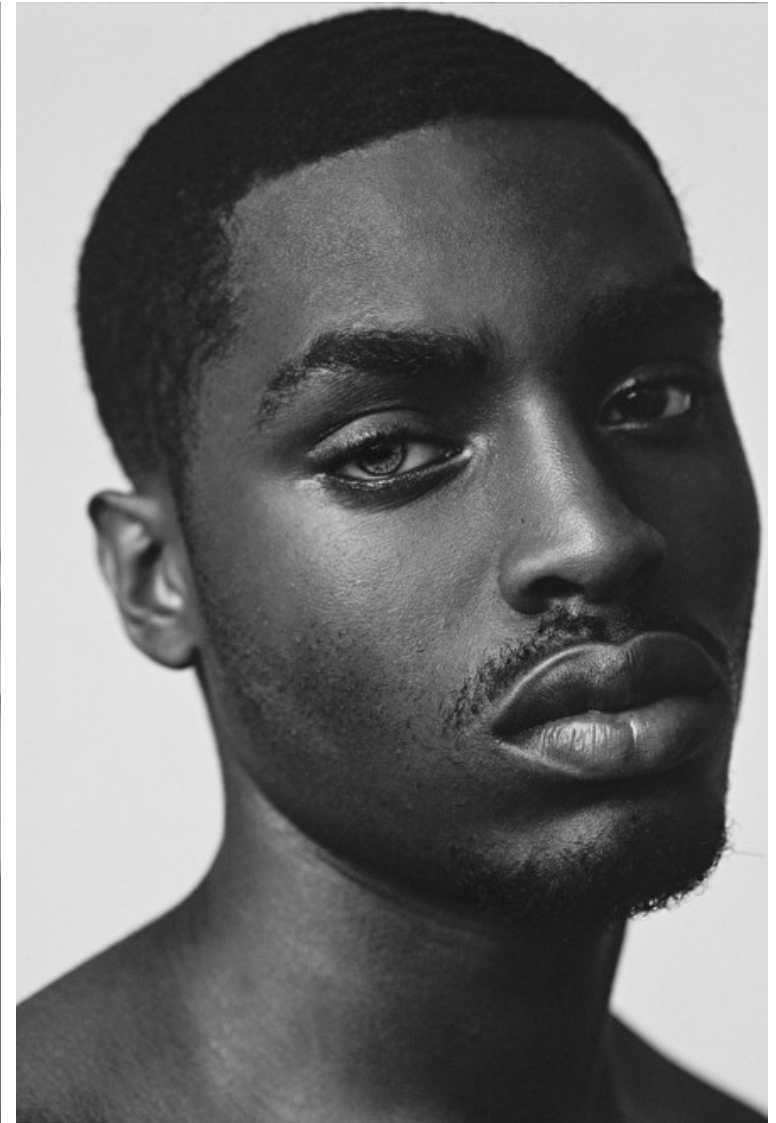

Select

MODEL MANAGEMENT

2nd floor, 77 ST. Martins Lane (entrance on Cranbourn Street) , London, WC2N 4AA, England, United Kingdom
Phone: +44 (0) 20 7299 1322 **Fax:** +44 (0) 20 7299 1386 **Email:** info@selectmodel.com **Website:** https://www.selectmodel.com/

LUCKY

Height 178cm / 5' 10.0"

Chest 88cm / 34.5"

Hips 96cm / 38"

Waist 74cm / 29"

Shoes EU/US/UK 43.5 / 10.5 / 9

Inseam 76cm / 30"

Suit size 46cm / 36"

Suit cut Regular

Neck 37cm / 14.5"

Hair Black

Hair length 3

Eyes Blue