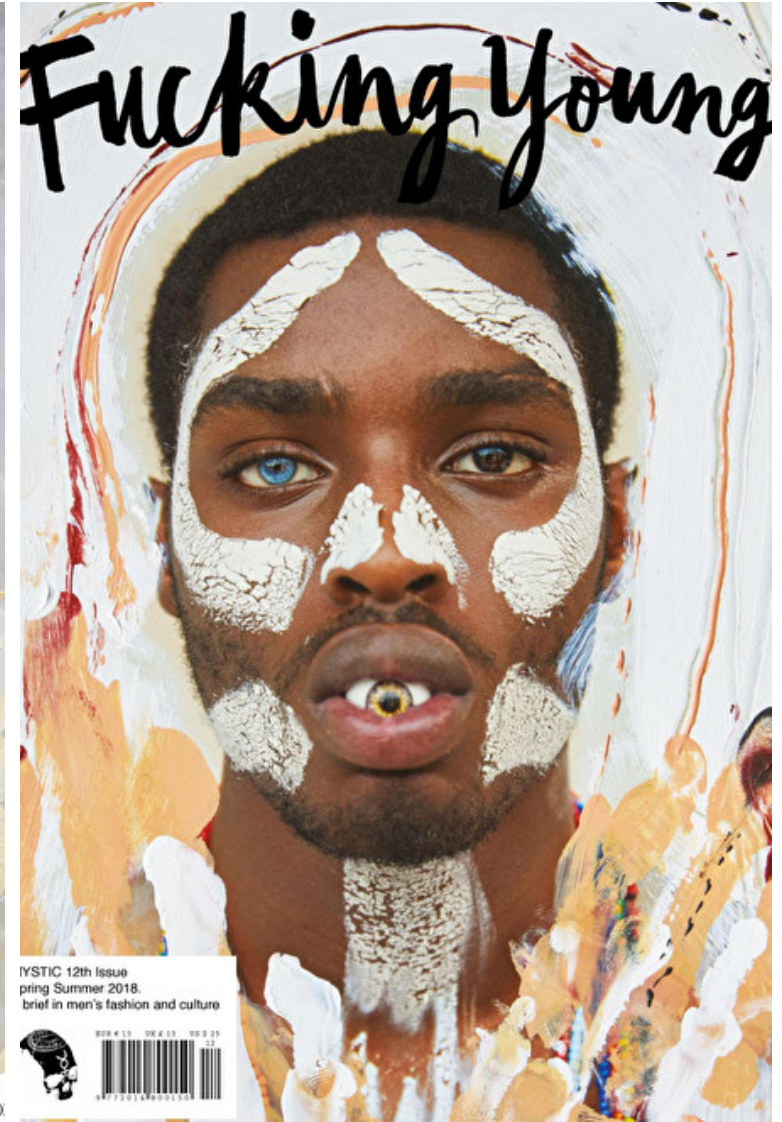

LUCKY

Height 178cm / 5' 10.0"

Chest 88cm / 34.5"

Hips 96cm / 38"

Waist 74cm / 29"

Shoes EU/US/UK 43.5 / 10.5 / 9

Inseam 76cm / 30"

Suit size 46cm / 36"

Suit cut Regular

Neck 37cm / 14.5"

Hair Black

Hair length 3

Eyes Blue

IVSTIC 12th Issue
pring Summer 2018.
brief in men's fashion and culture