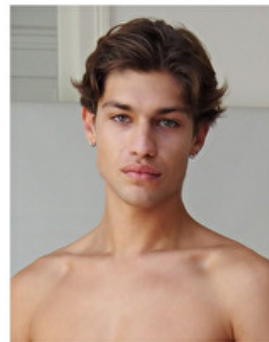

Mateus Silva

Height 185cm / 6' 1.0"

Chest 91cm / 36"

Waist 71cm / 28"

Hips 92cm / 36"

Shoes EU/US/UK 44 / 11 / 9.5

Eyes Green

Hair Dark blond

Inseam 86cm / 34"

Neck 38cm / 15"

Sleeve 66cm / 26"

Select
MODEL MANAGEMENT

Mateus Silva

Height 6'1/185
Chest 91/36

Waist 28/71
Collar 15/38

Hair Brown
Eyes Green

Inside Leg 34/86
Shoes 9.5/44