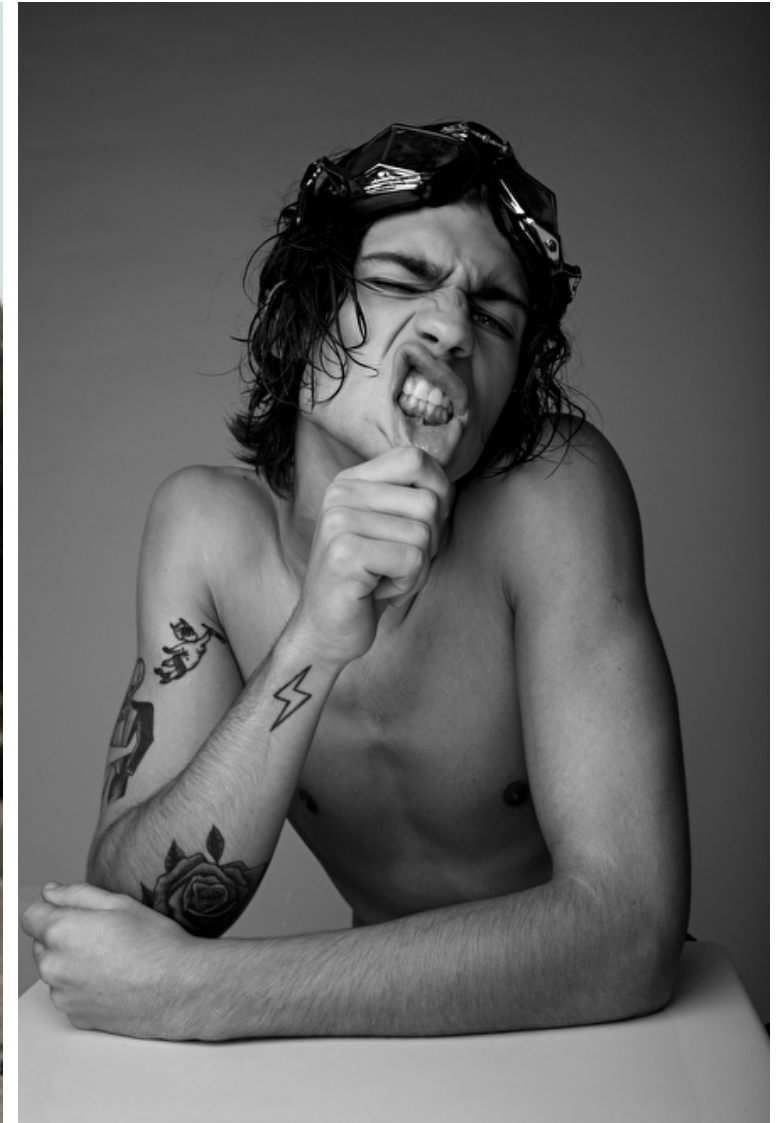

Select

MODEL MANAGEMENT

2nd floor, 77 ST. Martins Lane (entrance on Cranbourn Street) , London, WC2N 4AA, England, United Kingdom
Phone: +44 (0) 20 7299 1322 **Fax:** +44 (0) 20 7299 1386 **Email:** info@selectmodel.com **Website:** https://www.selectmodel.com/

Mateus Silva

Height 185cm / 6' 1.0"

Chest 91cm / 36"

Waist 71cm / 28"

Hips 92cm / 36"

Shoes EU/US/UK 44 / 11 / 9.5

Eyes Green

Hair Dark blond

Inseam 86cm / 34"

Neck 38cm / 15"

Sleeve 66cm / 26"