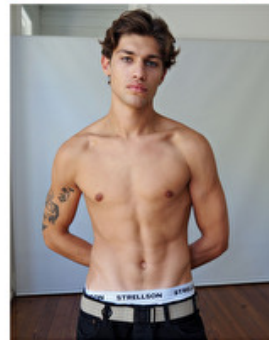

Mateus Silva

Height 185cm / 6' 1.0"

Chest 91cm / 36"

Waist 71cm / 28"

Hips 92cm / 36"

Shoes EU/US/UK 44 / 11 / 9.5

Eyes Green

Hair Dark blond

Inseam 86cm / 34"

Neck 38cm / 15"

Sleeve 66cm / 26"

Select
MODEL MANAGEMENT

Mateus Silva

Height 6'1/185
Chest 91/36

Waist 28/71
Collar 15/38

Hair Brown
Eyes Green

Inside Leg 34/86
Shoes 9.5/44