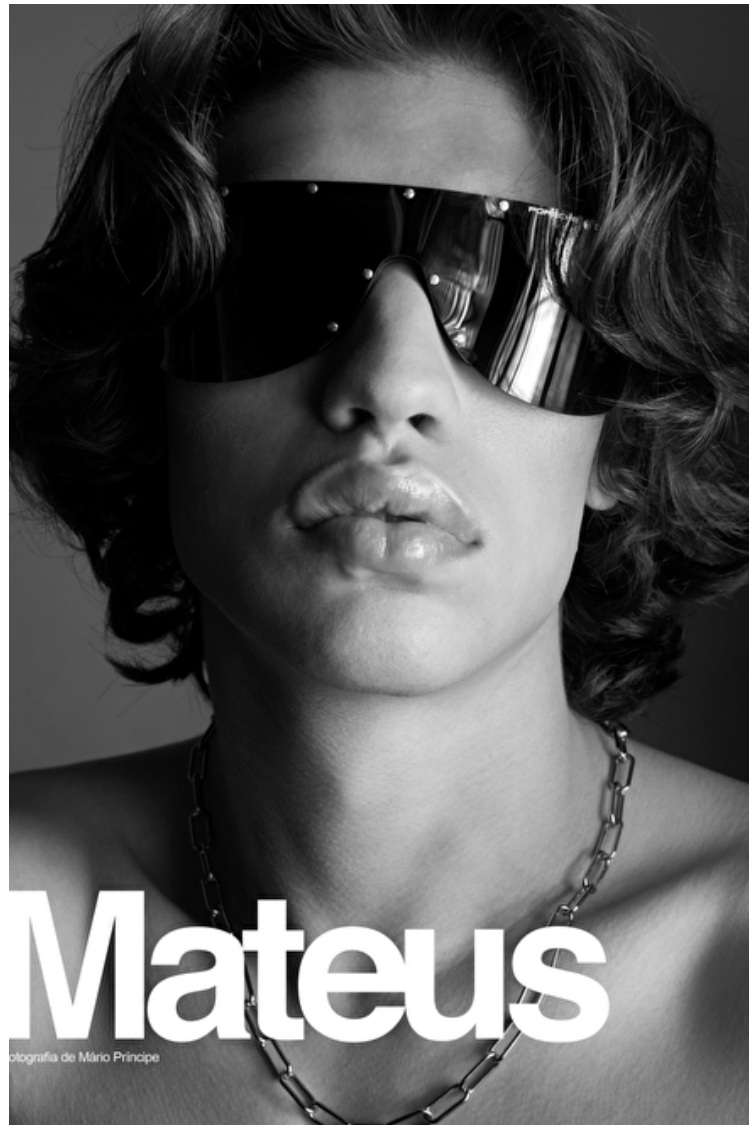

Select

MODEL MANAGEMENT

2nd floor, 77 ST. Martins Lane (entrance on Cranbourn Street) , London, WC2N 4AA, England, United Kingdom
Phone: +44 (0) 20 7299 1322 **Fax:** +44 (0) 20 7299 1386 **Email:** info@selectmodel.com **Website:** https://www.selectmodel.com/

Mateus Silva

Height 185cm / 6' 1.0"

Chest 91cm / 36"

Waist 71cm / 28"

Hips 92cm / 36"

Shoes EU/US/UK 44 / 11 / 9.5

Eyes Green

Hair Dark blond

Inseam 86cm / 34"

Neck 38cm / 15"

Sleeve 66cm / 26"