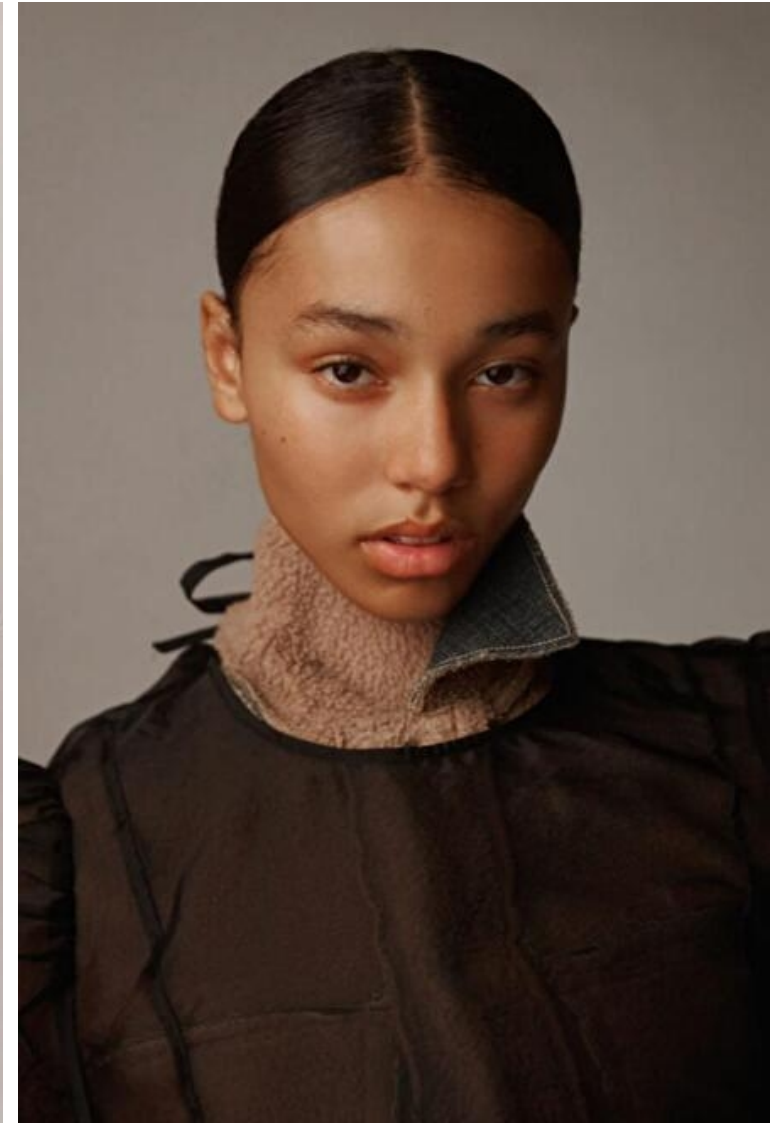

MIA SKYE JONES

Height 178cm / 5' 10.0"

Bust 76cm / 30"

Waist 61cm / 24"

Hips 86cm / 34"

Shoes EU/US/UK 41 / 9.5 / 8

Eyes Brown

Hair Dark brown