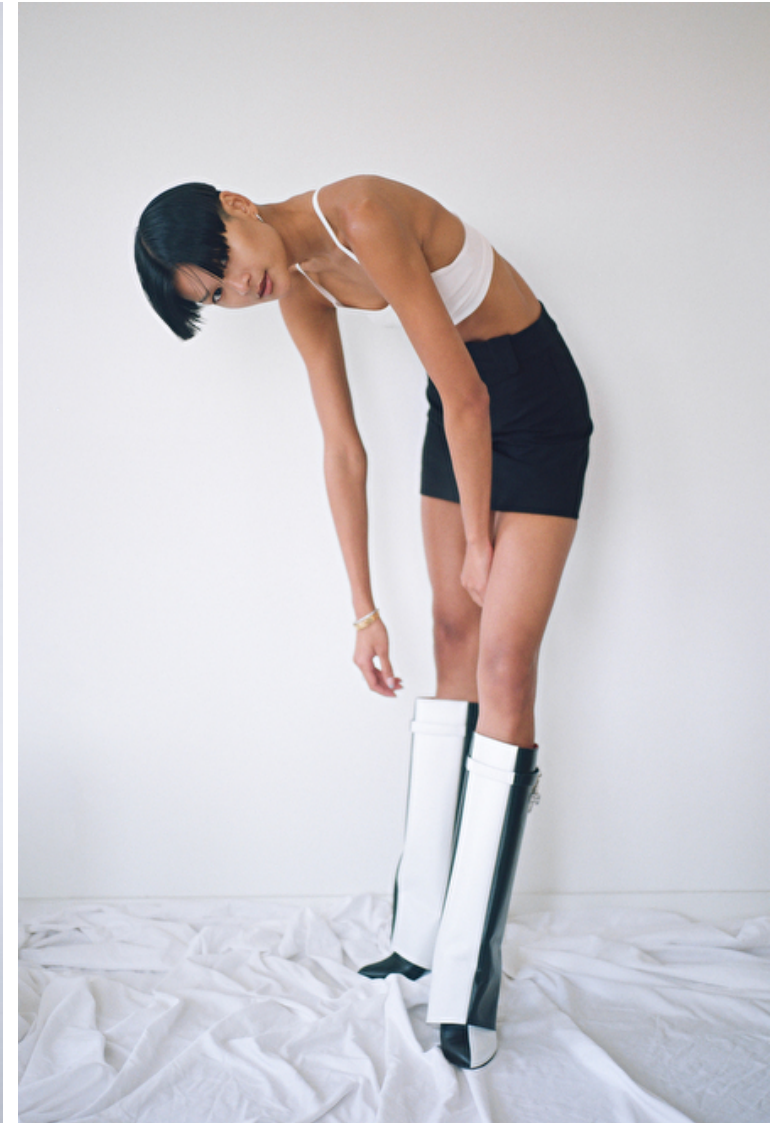

Select

MODEL MANAGEMENT

2nd floor, 77 ST. Martins Lane, London, 00000, England, United Kingdom
Phone: +44 20 7299 1300 **Fax:** +44 20 7299 1385 **Email:** info@selectmodel.com **Website:** https://www.selectmodel.com/

Pure

Height 178cm / 5' 10.0"

Bust 81cm / 32"

Waist 61cm / 24"

Hips 86cm / 34"

Shoes EU/US/UK 39.5 / 8.5 / 6

Eyes Brown

Hair Brown

Cup A