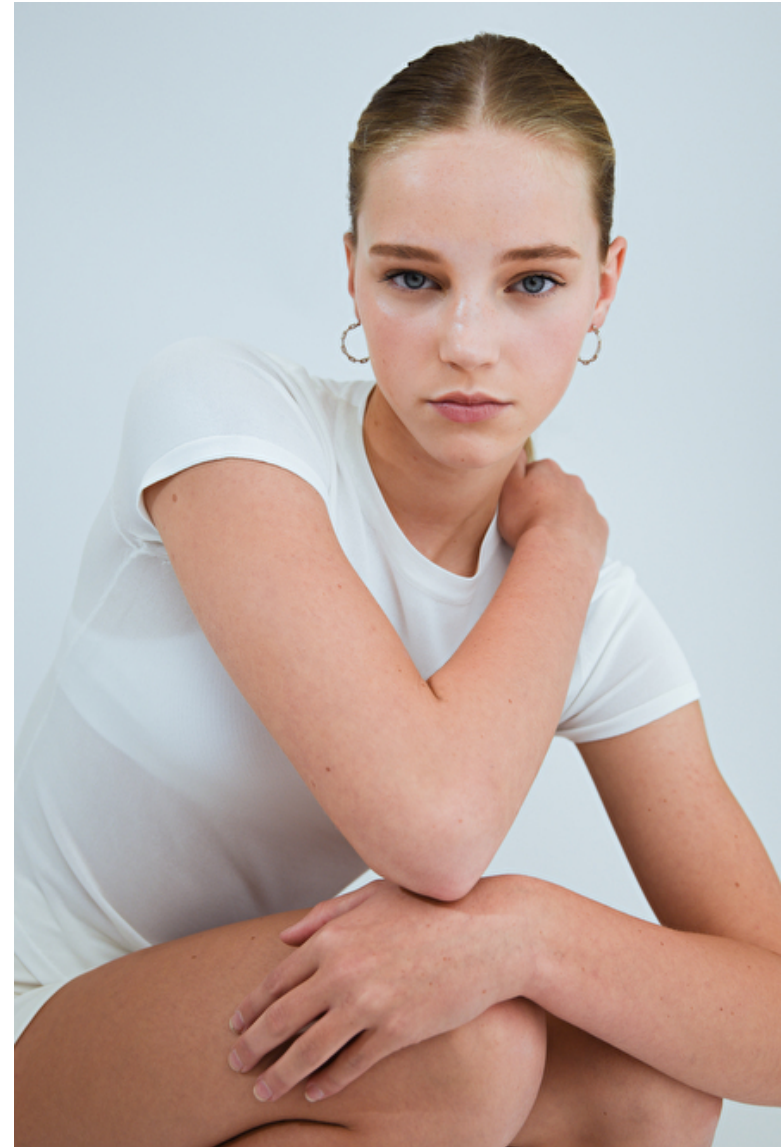

SOFIA SUMMERS

Height 176cm / 5' 9.5"

Shoes EU/US/UK 39 / 8 / 6

Eyes Blue

Hair Blond

Select

MODEL MANAGEMENT

2nd floor, 77 ST. Martins Lane, London, 00000, England, United Kingdom
Phone: +44 20 7299 1300 **Fax:** +44 20 7299 1385 **Email:** info@selectmodel.com **Website:** https://www.selectmodel.com/

SOFIA SUMMERS

Height 176cm / 5' 9.5"

Shoes EU/US/UK 39 / 8 / 6

Eyes Blue

Hair Blond

Select

MODEL MANAGEMENT

2nd floor, 77 ST. Martins Lane, London, 00000, England, United Kingdom
Phone: +44 20 7299 1300 **Fax:** +44 20 7299 1385 **Email:** info@selectmodel.com **Website:** <https://www.selectmodel.com/>

SOFIA SUMMERS

Height 176cm / 5' 9.5"

Shoes EU/US/UK 39 / 8 / 6

Eyes Blue

Hair Blond

SOFIA SUMMERS

Height 176cm / 5' 9.5"

Shoes EU/US/UK 39 / 8 / 6