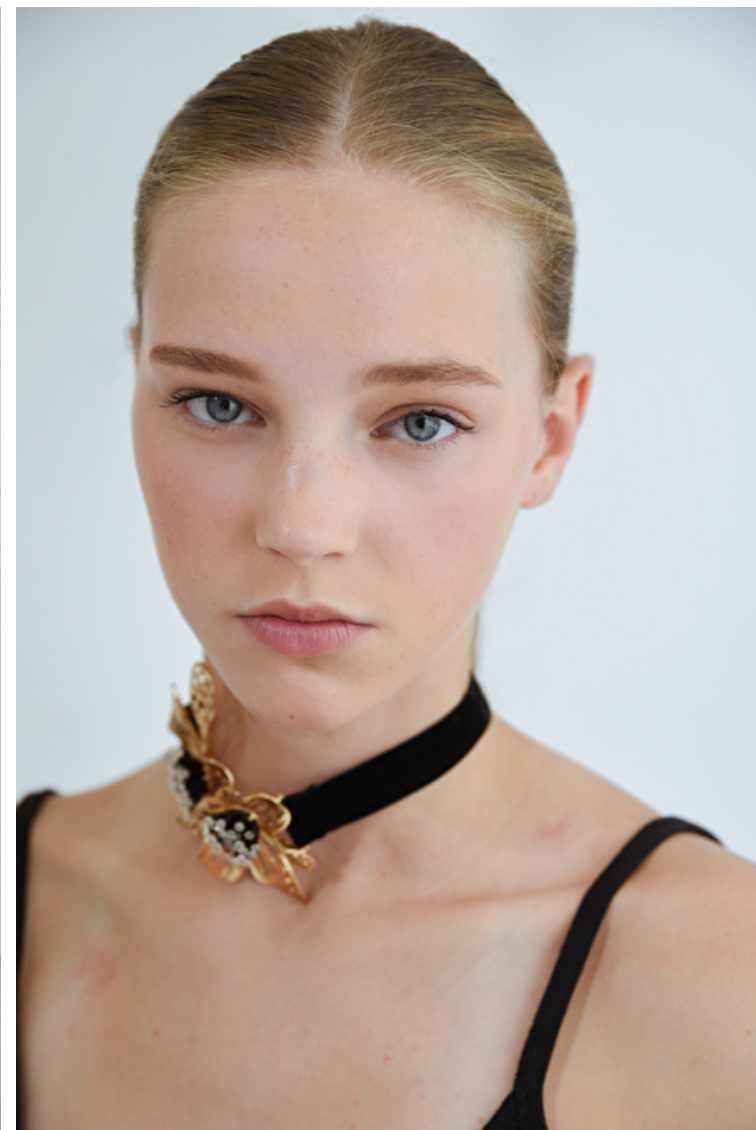

SOFIA SUMMERS

Height 176cm / 5' 9.5"

Shoes EU/US/UK 39 / 8 / 6

Eyes Blue

Hair Blond