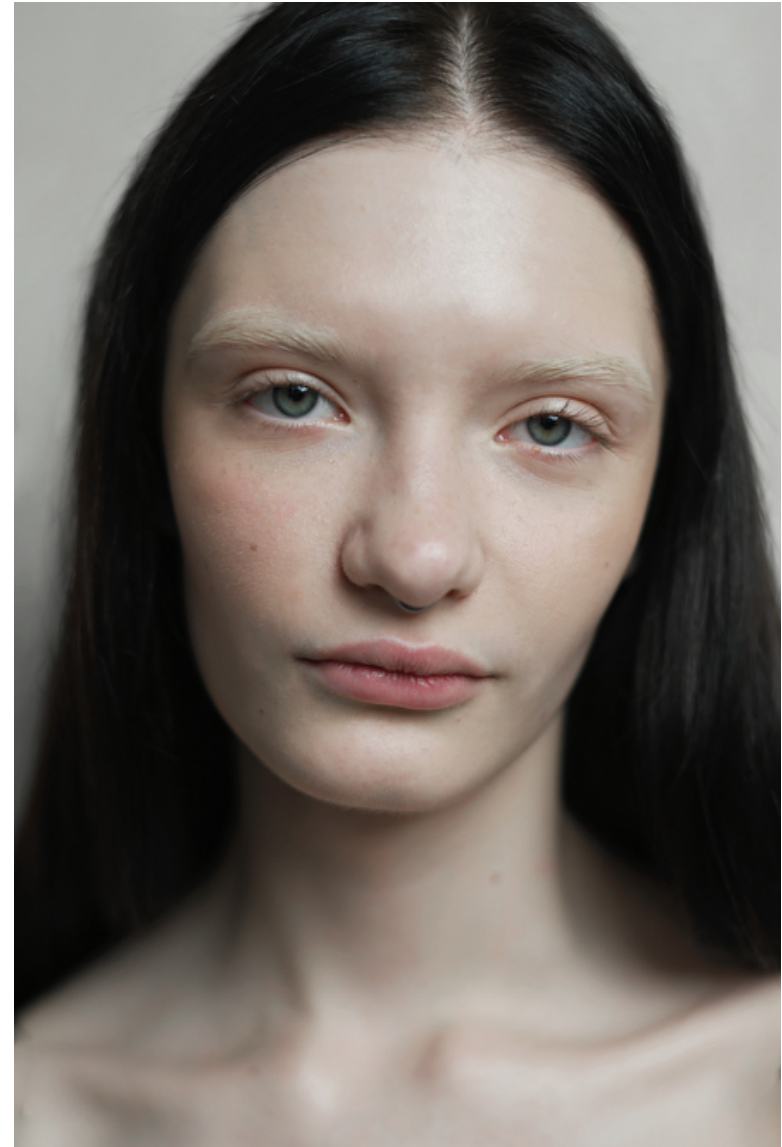

TINA RUSINA

Height 180cm / 5' 11.0"

Bust 76cm / 30"

Waist 62cm / 24.5"

Hips 86cm / 34"

Shoes EU/US/UK 41 / 9.5 / 8

Eyes Blue

Hair Dark brown

Cup A