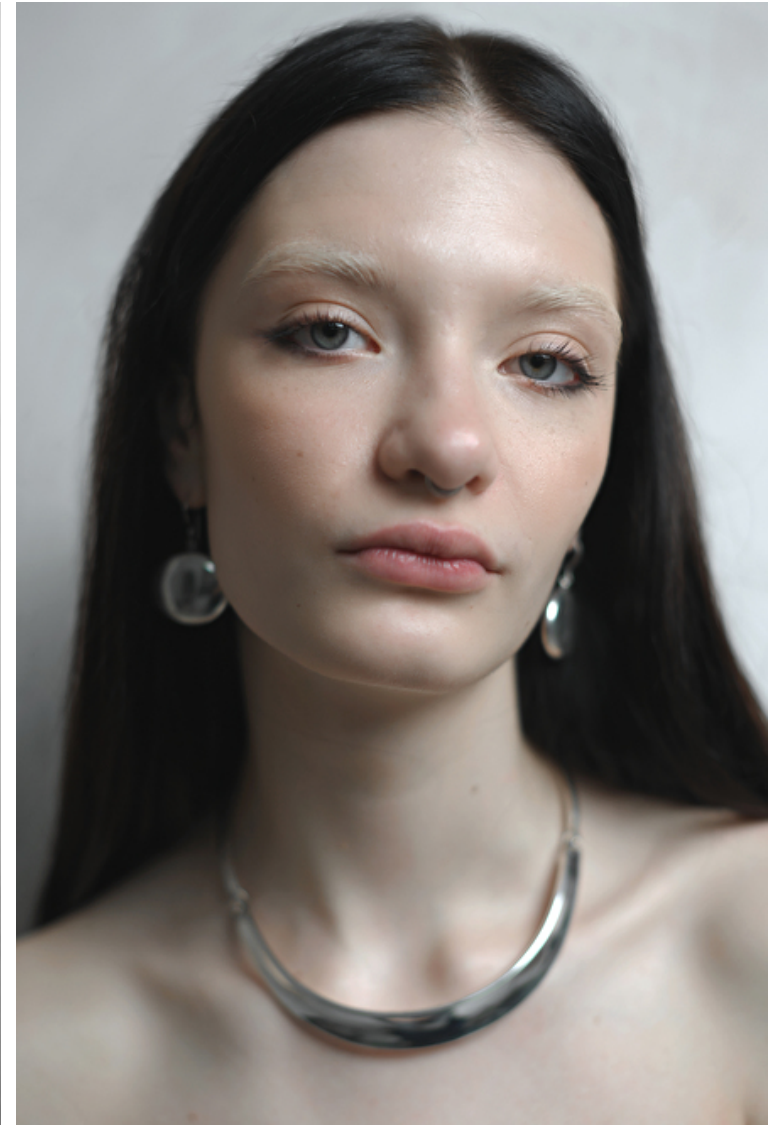

Select

MODEL MANAGEMENT

2nd floor, 77 ST. Martins Lane, London, 00000, England, United Kingdom

Phone: +44 20 7299 1300 Fax: +44 20 7299 1385 Email: info@selectmodel.com Website: <https://www.selectmodel.com/>

TINA RUSINA

Height 180cm / 5' 11.0"

Bust 76cm / 30"

Waist 62cm / 24.5"

Hips 86cm / 34"

Shoes EU/US/UK 41 / 9.5 / 8

Eyes Blue

Hair Dark brown

Cup A