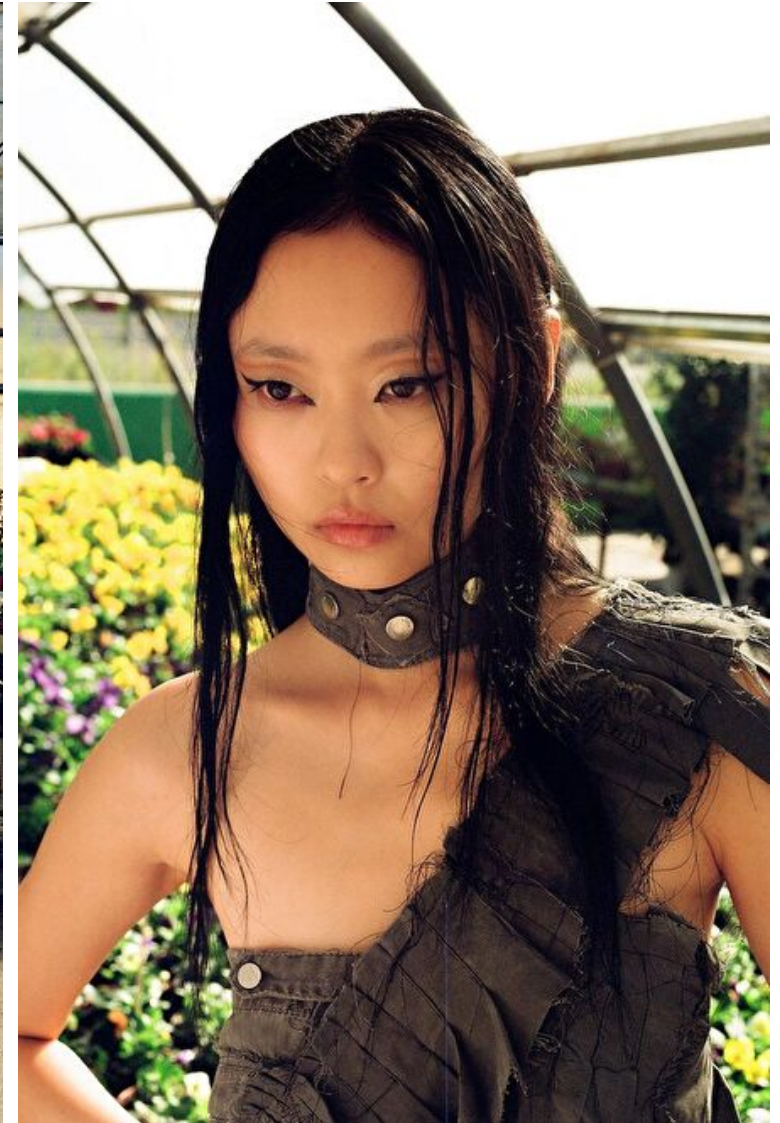

Select

MODEL MANAGEMENT

2nd floor, 77 ST. Martins Lane, London, 00000, England, United Kingdom

Phone: +44 20 7299 1300 Fax: +44 20 7299 1385 Email: info@selectmodel.com Website: <https://www.selectmodel.com/>

XU JING

Height 178cm / 5' 10.0"

Bust 76cm / 30"

Cup A

Hips 93cm / 36.5"

Waist 61cm / 24"

Shoes EU/US/UK 38 / 7.5 / 5

Hair Black

Eyes Brown