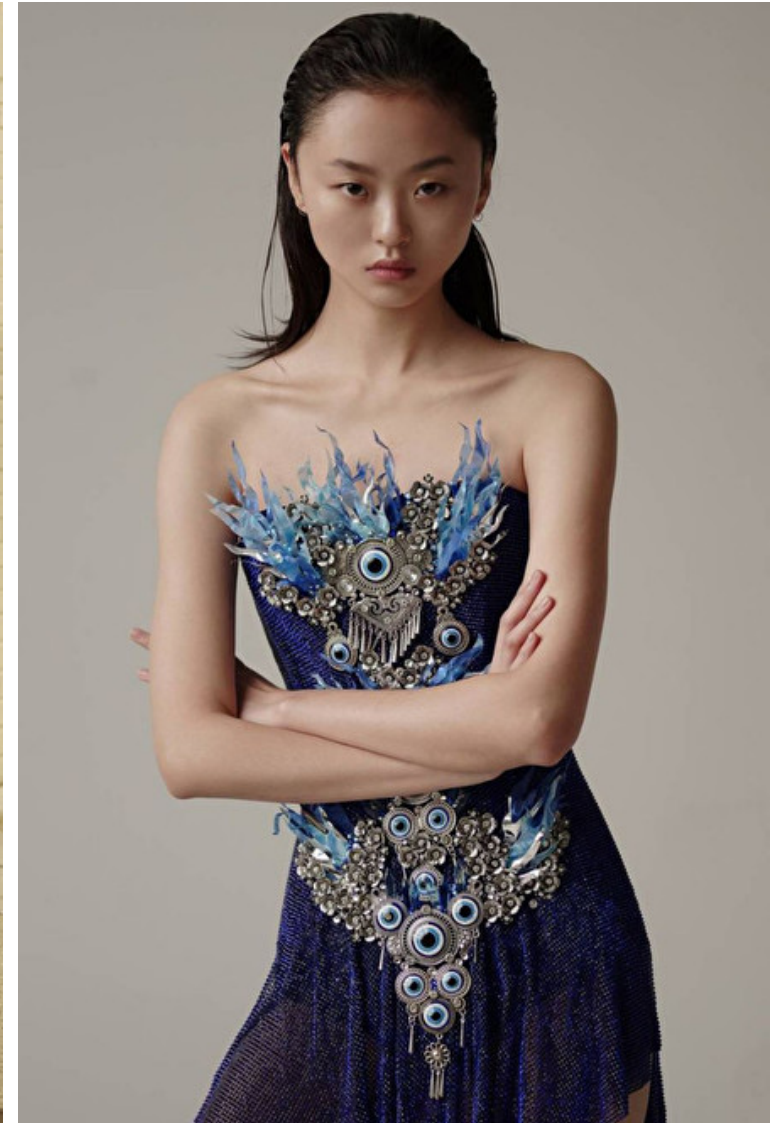

Select

MODEL MANAGEMENT

2nd floor, 77 ST. Martins Lane, London, 00000, England, United Kingdom

Phone: +44 20 7299 1300 Fax: +44 20 7299 1385 Email: info@selectmodel.com Website: <https://www.selectmodel.com/>

XU JING

Height 178cm / 5' 10.0"

Bust 76cm / 30"

Cup A

Hips 93cm / 36.5"

Waist 61cm / 24"

Shoes EU/US/UK 38 / 7.5 / 5

Hair Black

Eyes Brown