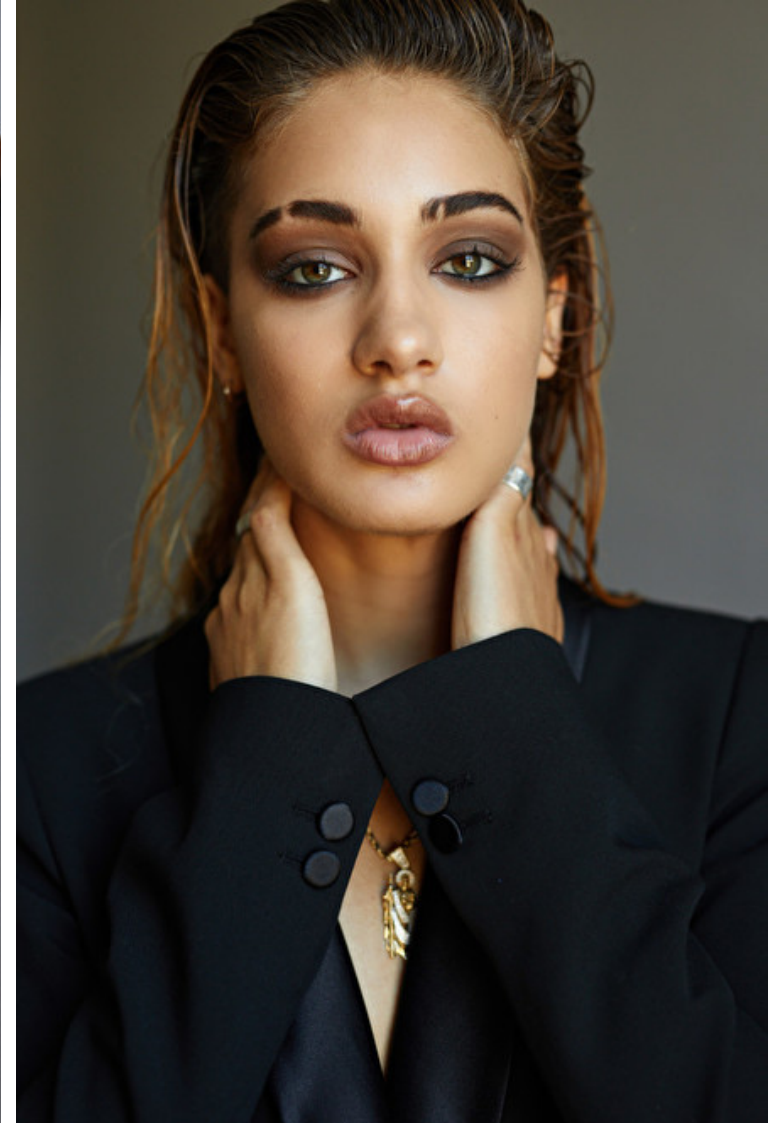

Phone: (213) 454-0991 Email: info.losangeles@selectmodel.com Website: <https://selectmodel.com/>

BEIJA VELEZ

Height 173cm / 5' 8.0"

Size EU/US 36 / 6

Waist 62cm / 24.5"

Hips 88cm / 34.5"

Shoes EU/US/UK 39.5 / 8.5 / 6