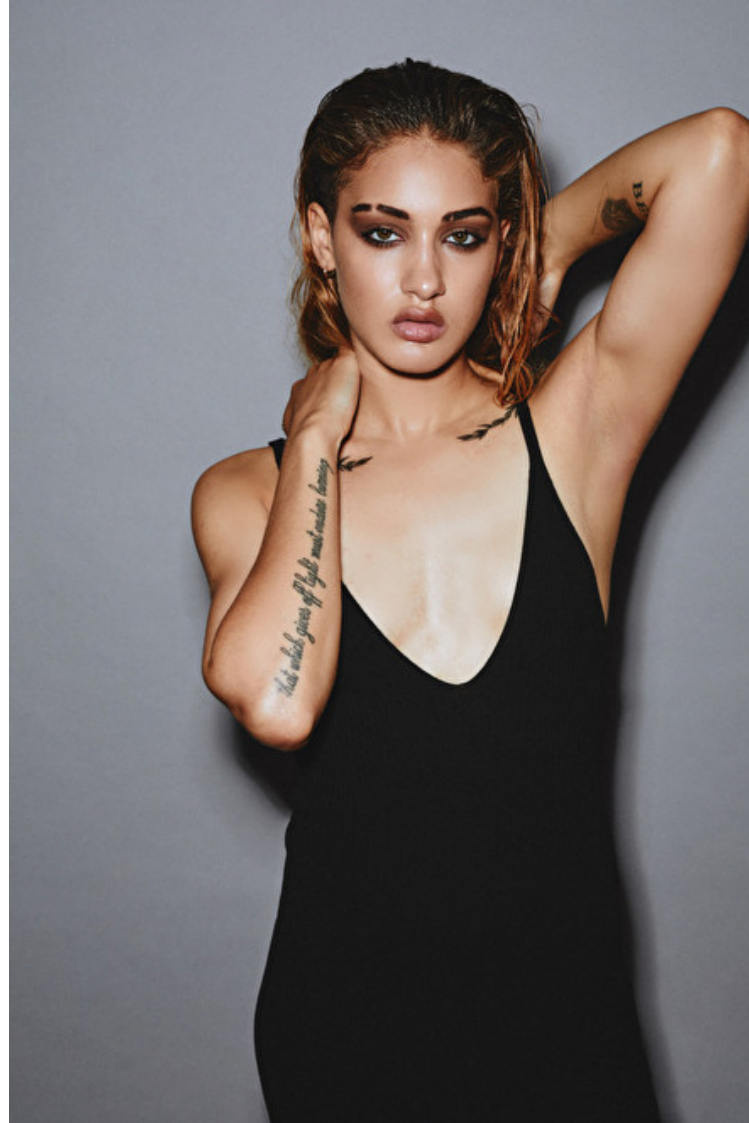

Phone: (213) 454-0991 Email: info.losangeles@selectmodel.com Website: <https://selectmodel.com/>

BEIJA VELEZ

Height 173cm / 5' 8.0"

Size EU/US 36 / 6

Waist 62cm / 24.5"

Hips 88cm / 34.5"

Shoes EU/US/UK 39.5 / 8.5 / 6