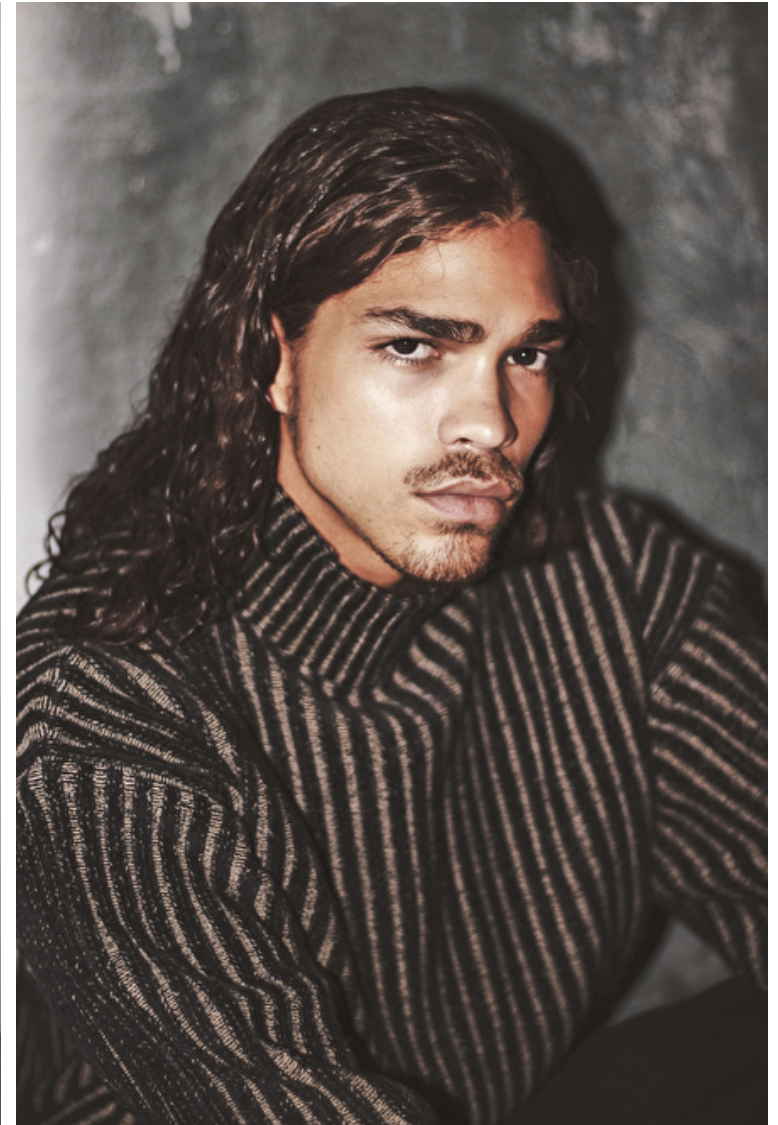

Select

MODEL MANAGEMENT

7250 Melrose Ave Suite 4, Los Angeles, 90046, California, United States

Phone: (213) 454-0991 **Email:** info.losangeles@selectmodel.com **Website:** <https://selectmodel.com/>

Brian Maxwell

Height 185cm / 6' 1.0"

Waist 81cm / 32"

Shoes EU/US/UK 45 / 12 / 10.5

Eyes Brown

Hair Brown

Inseam 81cm / 32"

Neck 38cm / 15"

Sleeve 81cm / 32"

Suit size 49cm / 39"