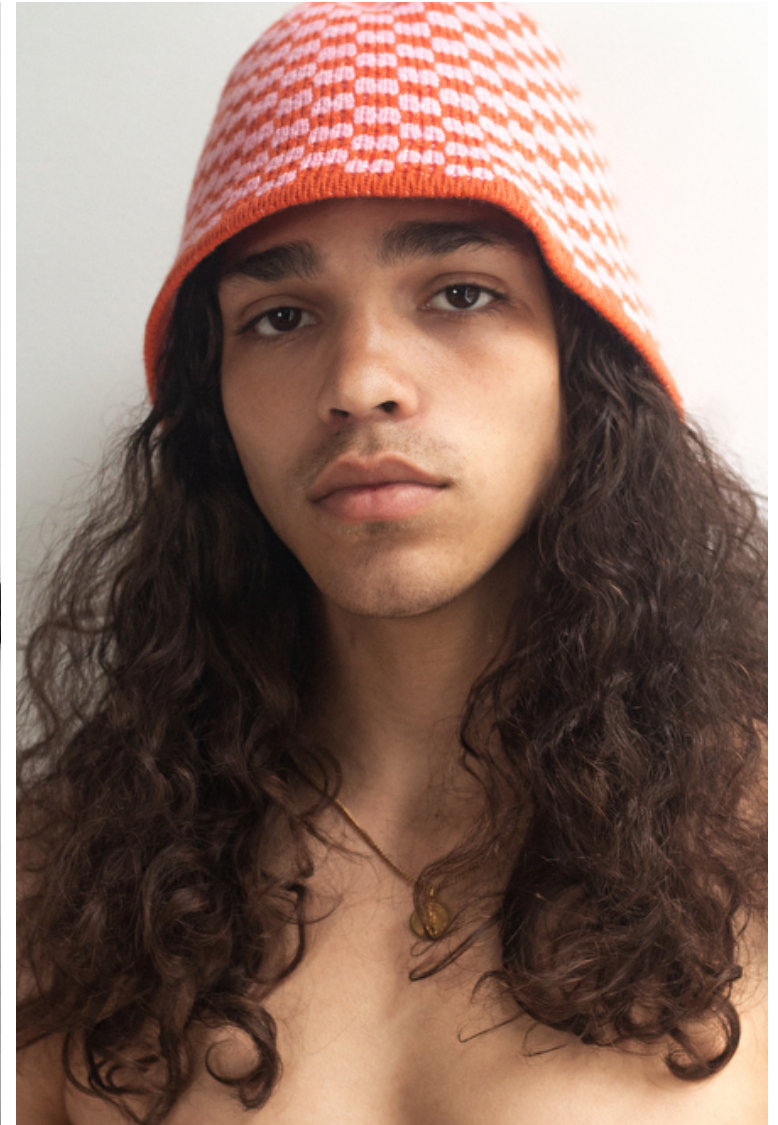

Eyes Brown

Hair Brown

Inseam 81cm / 32"

Neck 38cm / 15"

Sleeve 81cm / 32"

Suit size 49cm / 39"

Select

MODEL MANAGEMENT