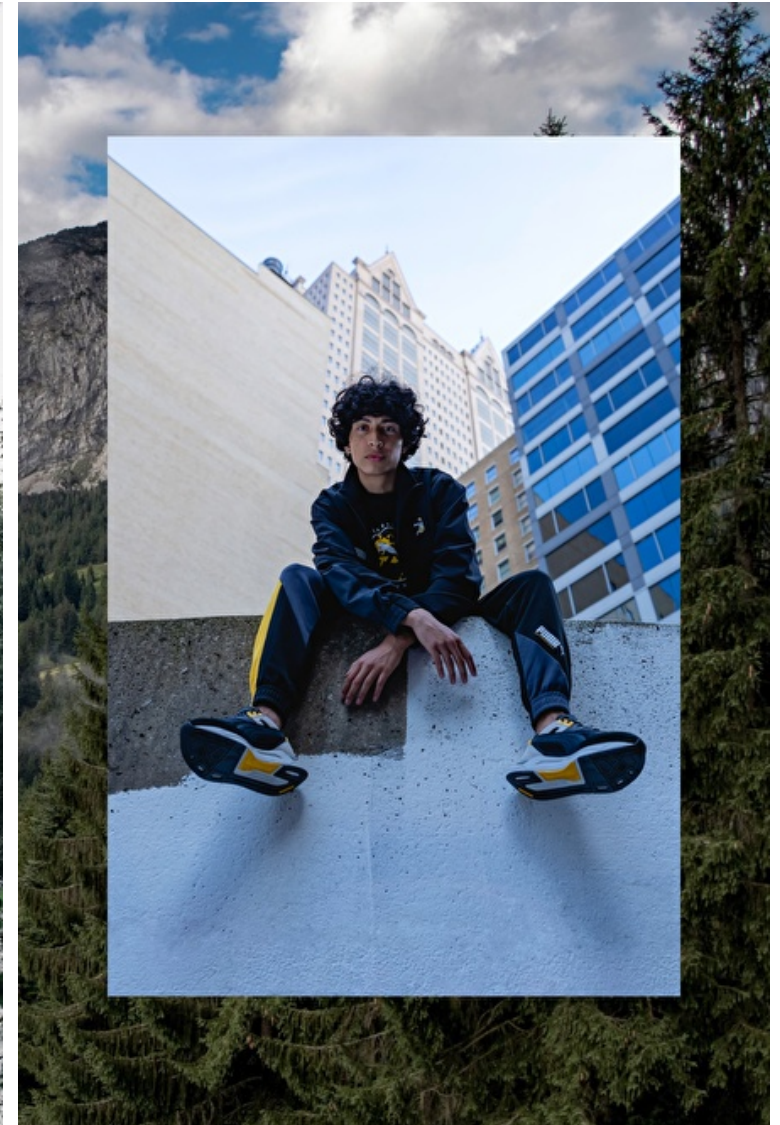

Select

MODEL MANAGEMENT

7250 Melrose Ave Suite 4, Los Angeles, 90046, California, United States

Phone: (213) 454-0991 Email: info.losangeles@selectmodel.com Website: <https://selectmodel.com/>

Eleazar Ibarra

Height 178cm / 5' 10.0"

Waist 71cm / 28"

Shoes EU/US/UK 40 / 9 / 7

Eyes Brown

Hair Black

Inseam 76cm / 30"

Neck 33cm / 13"

Sleeve 76cm / 30"

Suit size 48cm / 38"

Suit cut Regular

Location New York