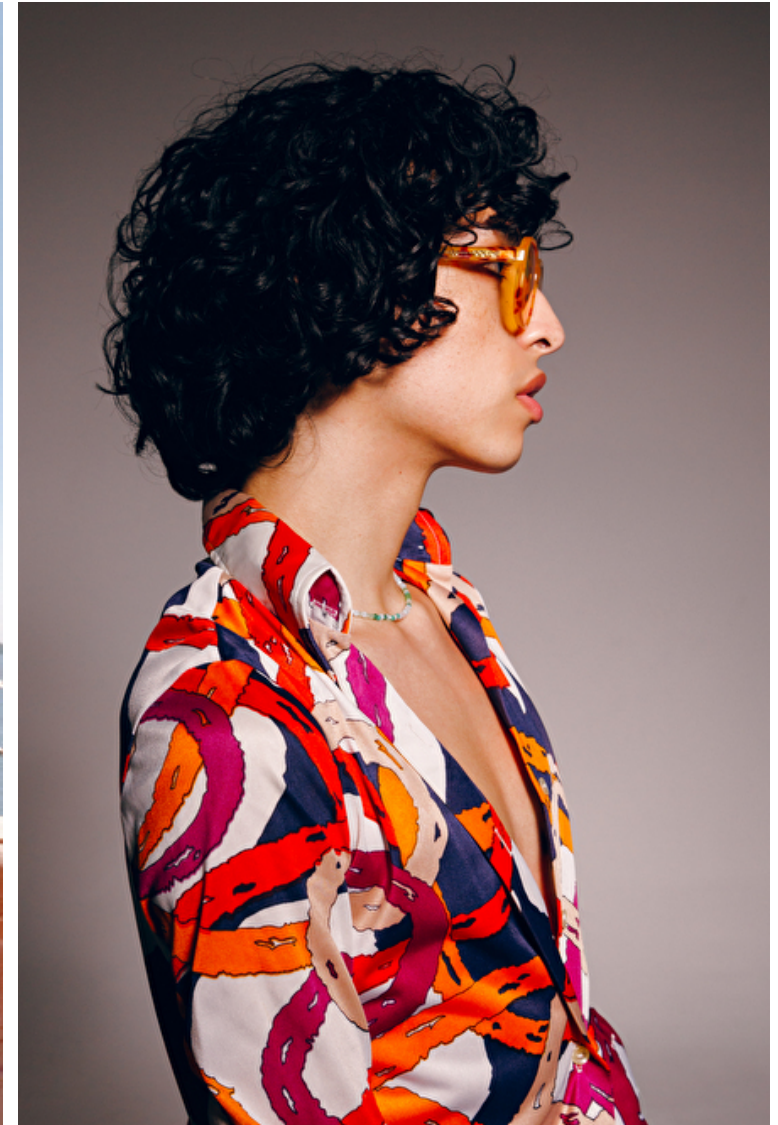

Eleazar Ibarra

Height 178cm / 5' 10.0"

Waist 71cm / 28"

Shoes EU/US/UK 40 / 9 / 7

Eyes Brown

Hair Black

Inseam 76cm / 30"

Neck 33cm / 13"

Sleeve 76cm / 30"

Suit size 48cm / 38"

Suit cut Regular

Location New York