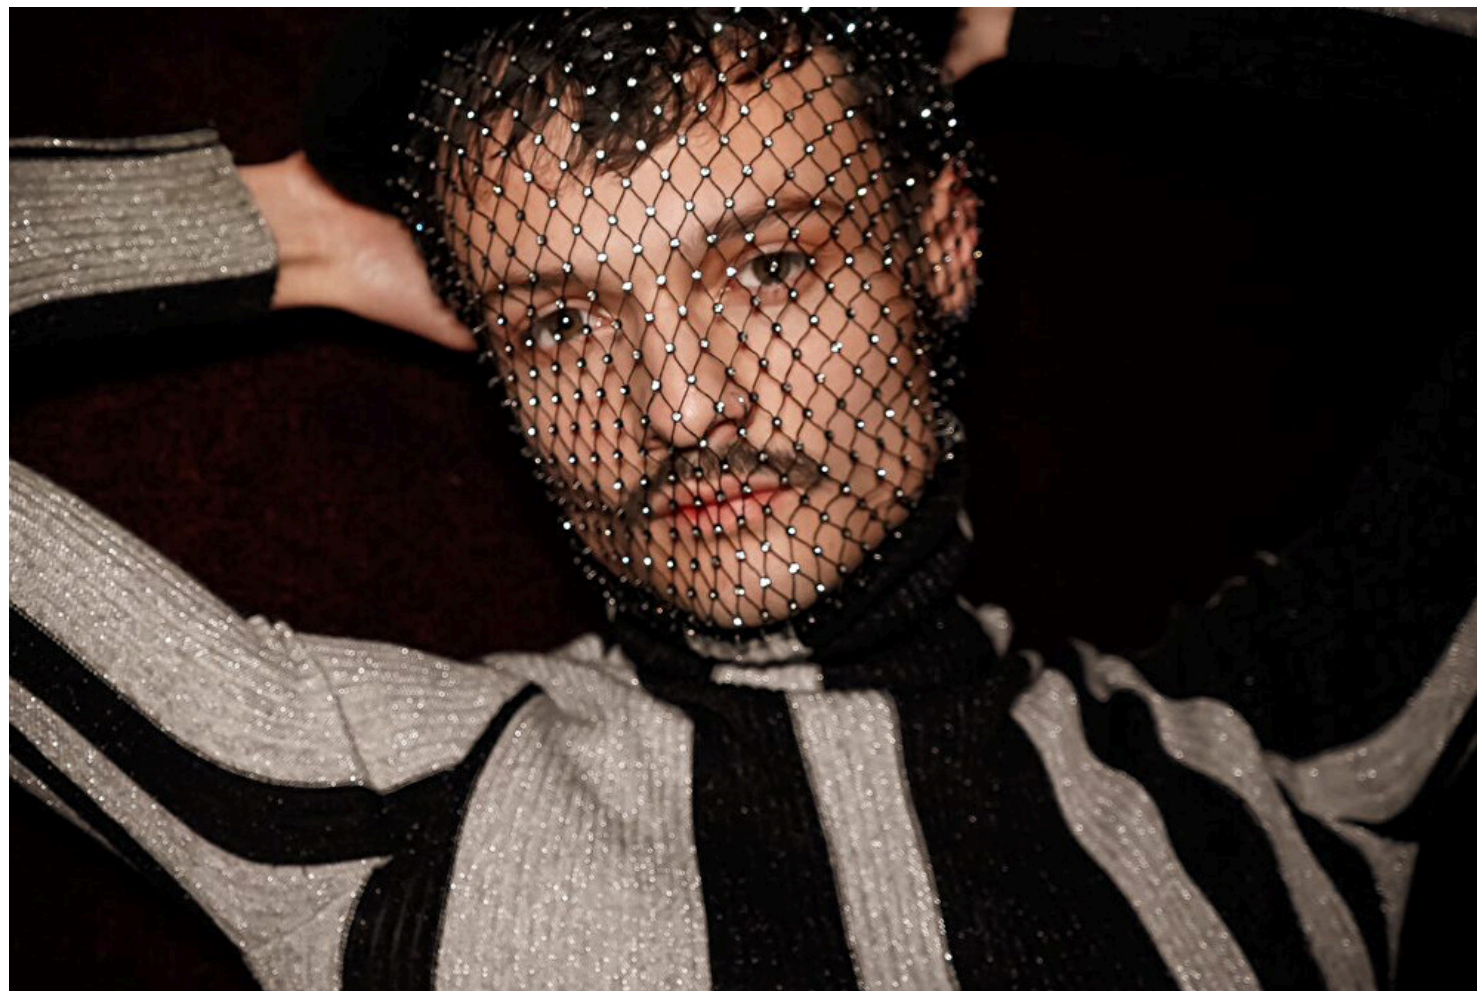

Garrison Briggs DJ | Detroit

Height 183cm / 6' 0.0"

Waist 69cm / 27"

Shoes EU/US/UK 40 / 9 / 7

Eyes Hazel

Hair Brown

Inseam 74cm / 29"

Neck 30cm / 12"

Location Detroit