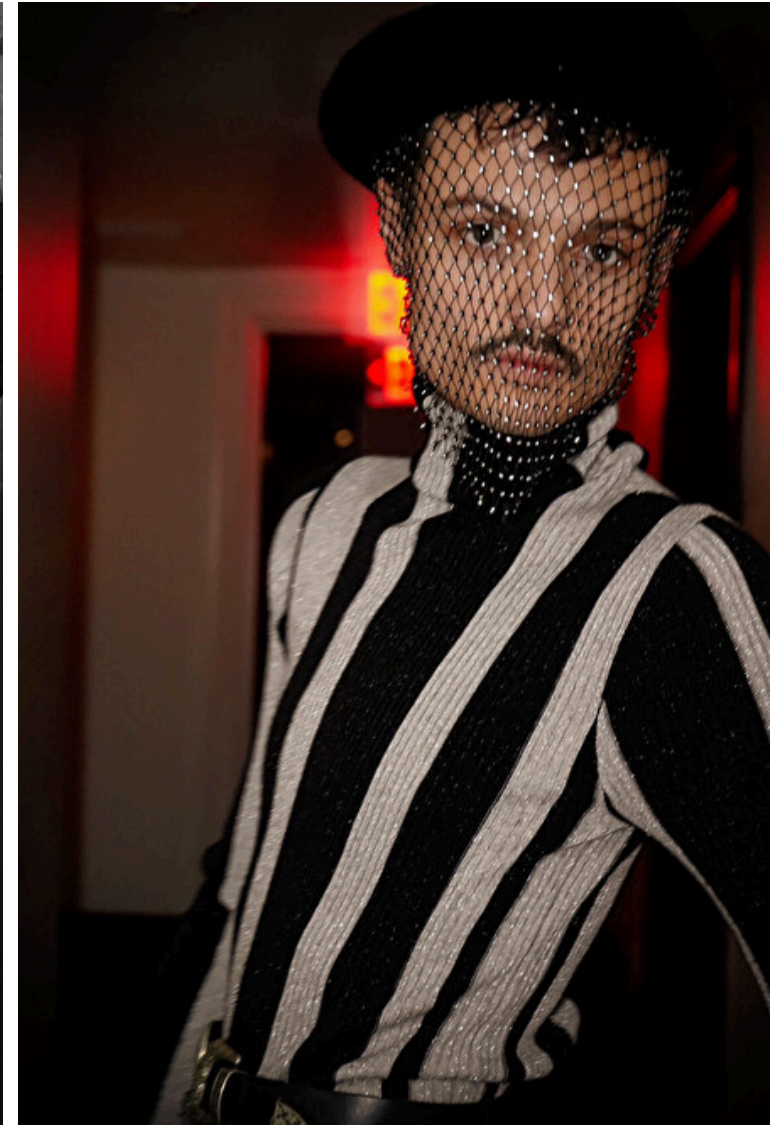

Select

MODEL MANAGEMENT

7250 Melrose Ave Suite 4, Los Angeles, 90046, California, United States

Phone: (213) 454-0991 Email: info.losangeles@selectmodel.com Website: <https://selectmodel.com/>

Garrison Briggs DJ | Detroit

Height 183cm / 6' 0.0"

Waist 69cm / 27"

Shoes EU/US/UK 40 / 9 / 7

Eyes Hazel

Hair Brown

Inseam 74cm / 29"

Neck 30cm / 12"

Location Detroit