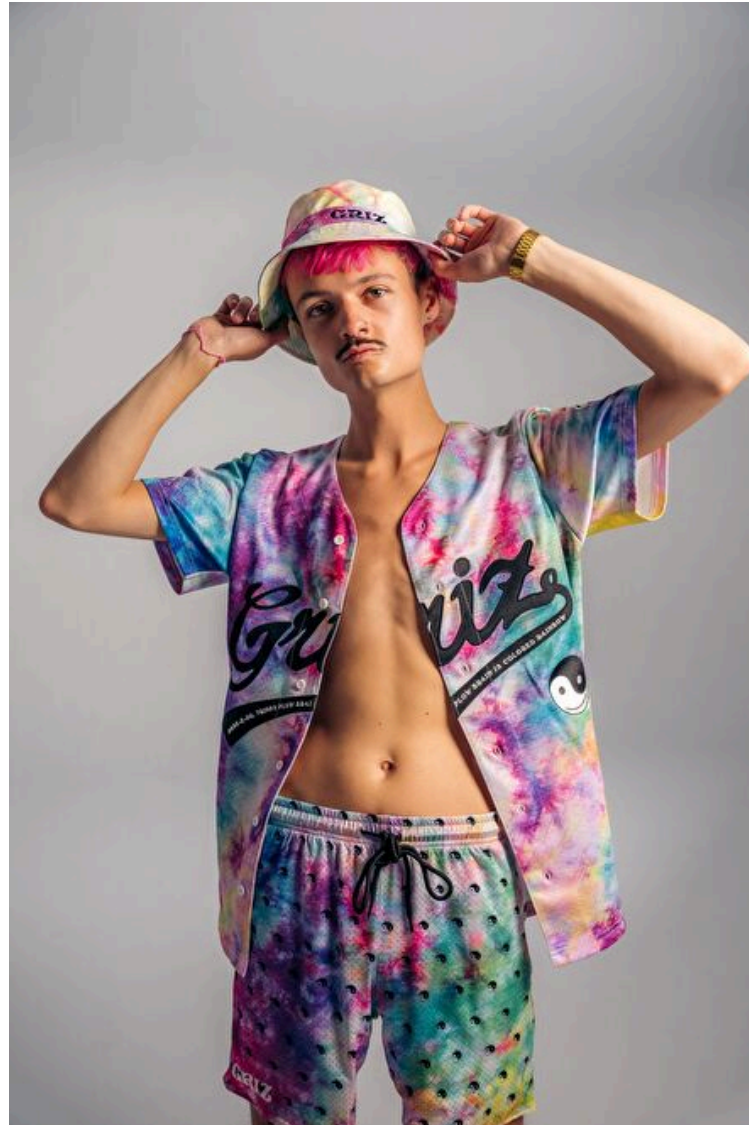

Select

MODEL MANAGEMENT

7250 Melrose Ave Suite 4, Los Angeles, 90046, California, United States
Phone: (213) 454-0991 **Email:** info.losangeles@selectmodel.com **Website:** <https://selectmodel.com/>

Garrison Briggs DJ | Detroit

Height 183cm / 6' 0.0"

Waist 69cm / 27"

Shoes EU/US/UK 40 / 9 / 7

Eyes Hazel

Hair Brown

Inseam 74cm / 29"

Neck 30cm / 12"

Location Detroit