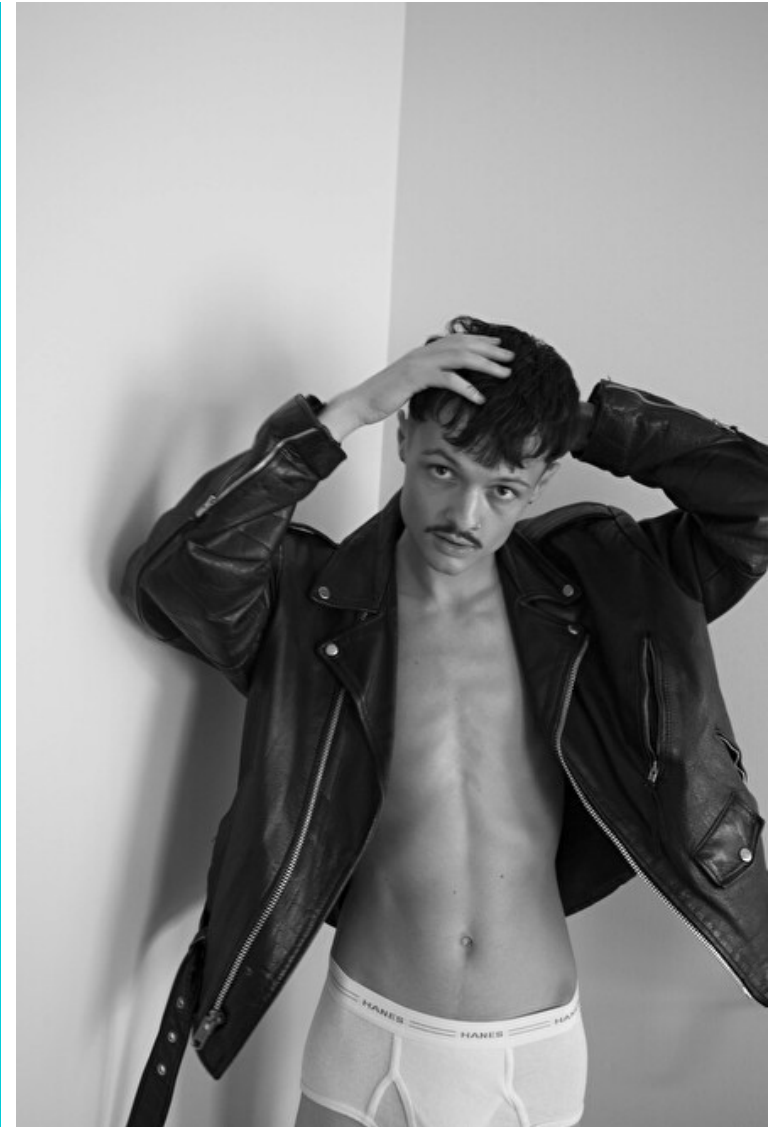

Garrison Briggs DJ | Detroit

Height 183cm / 6' 0.0"

Waist 69cm / 27"

Shoes EU/US/UK 40 / 9 / 7

Eyes Hazel

Hair Brown

Inseam 74cm / 29"

Neck 30cm / 12"

Location Detroit