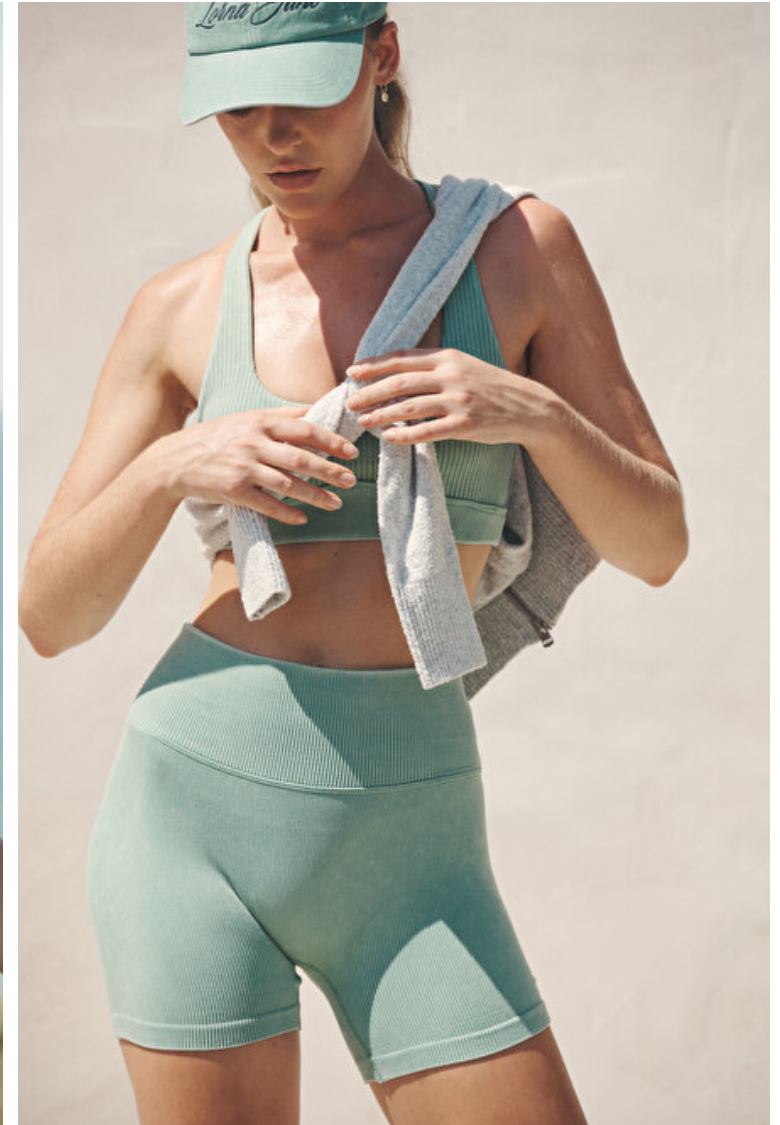

Select

MODEL MANAGEMENT

7250 Melrose Ave Suite 4, Los Angeles, 90046, California, United States

Phone: (213) 454-0991 Email: info.losangeles@selectmodel.com Website: <https://selectmodel.com/>

Georgia Gibbs

Height 175cm / 5' 9.0"

Size EU/US 32 / 2

Bust 81cm / 32"

Waist 61cm / 24"

Hips 92cm / 36"

Shoes EU/US/UK 40 / 9 / 7

Eyes Green

Hair Blond

Cup B/C